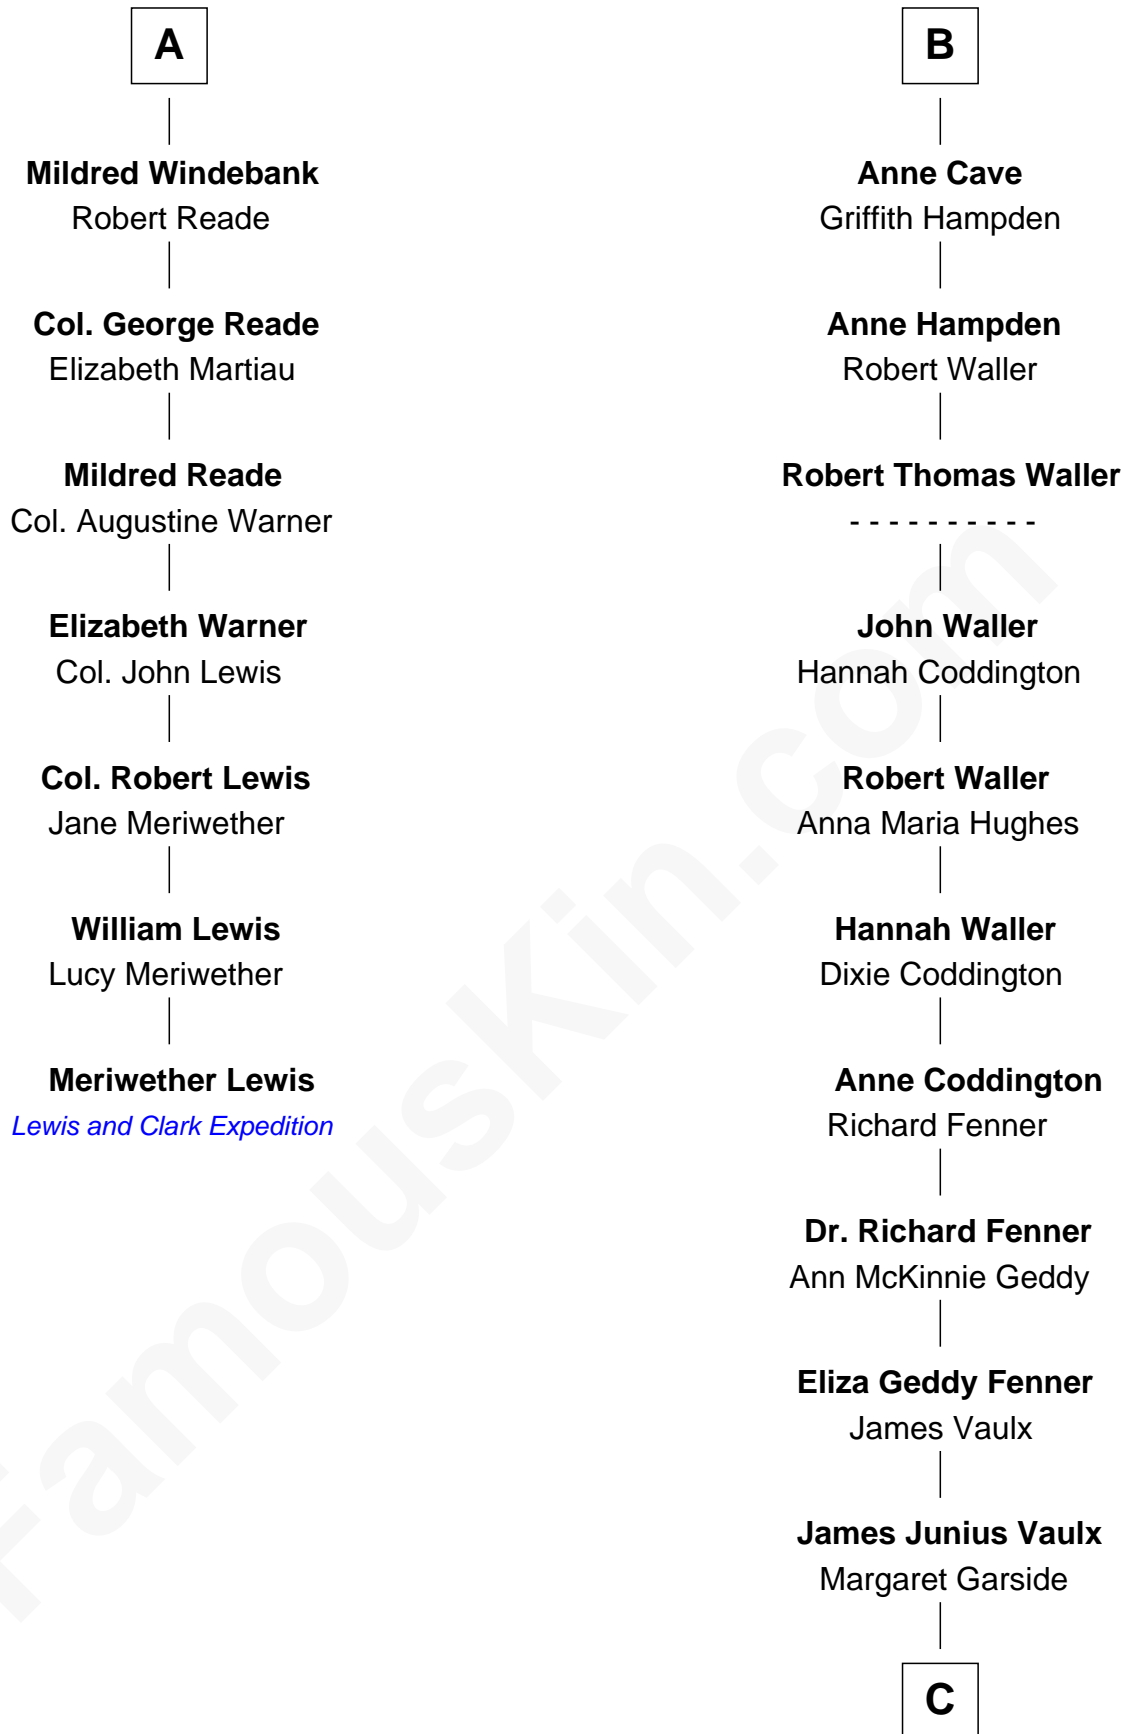

FamousKin.com Relationship Chart of

Meriwether Lewis

Lewis and Clark Expedition

13th cousin 6 times removed of

John McCain

U.S. Senator from Arizona

C

Katherine Davey Vault
Adm. John Sidney McCain

Adm. John Sidney McCain
Roberta Wright

John McCain
U.S. Senator from Arizona

FamousKin.com