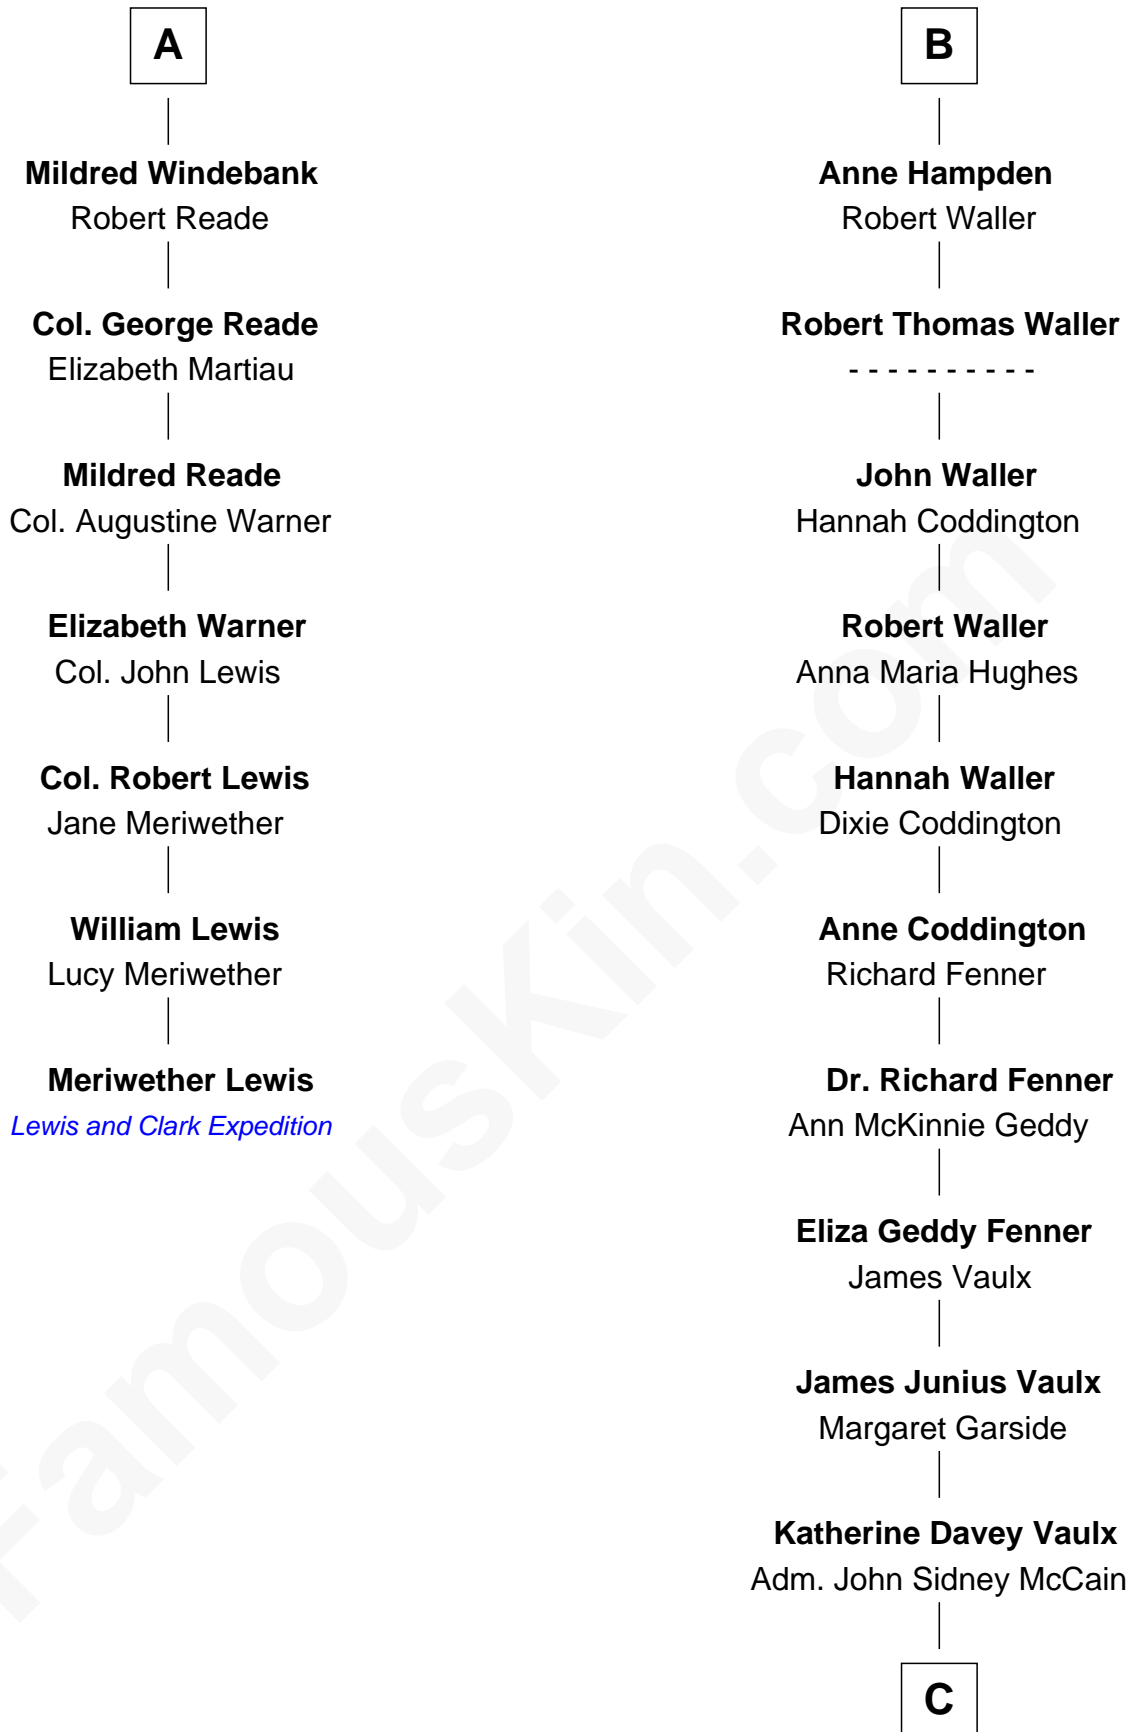

FamousKin.com Relationship Chart of

Meriwether Lewis

Lewis and Clark Expedition

13th cousin 5 times removed of

John McCain

U.S. Senator from Arizona

John de Welles

Maud de Roos

C

Adm. John Sidney McCain

Roberta Wright

John McCain

U.S. Senator from Arizona

FamousKin.com