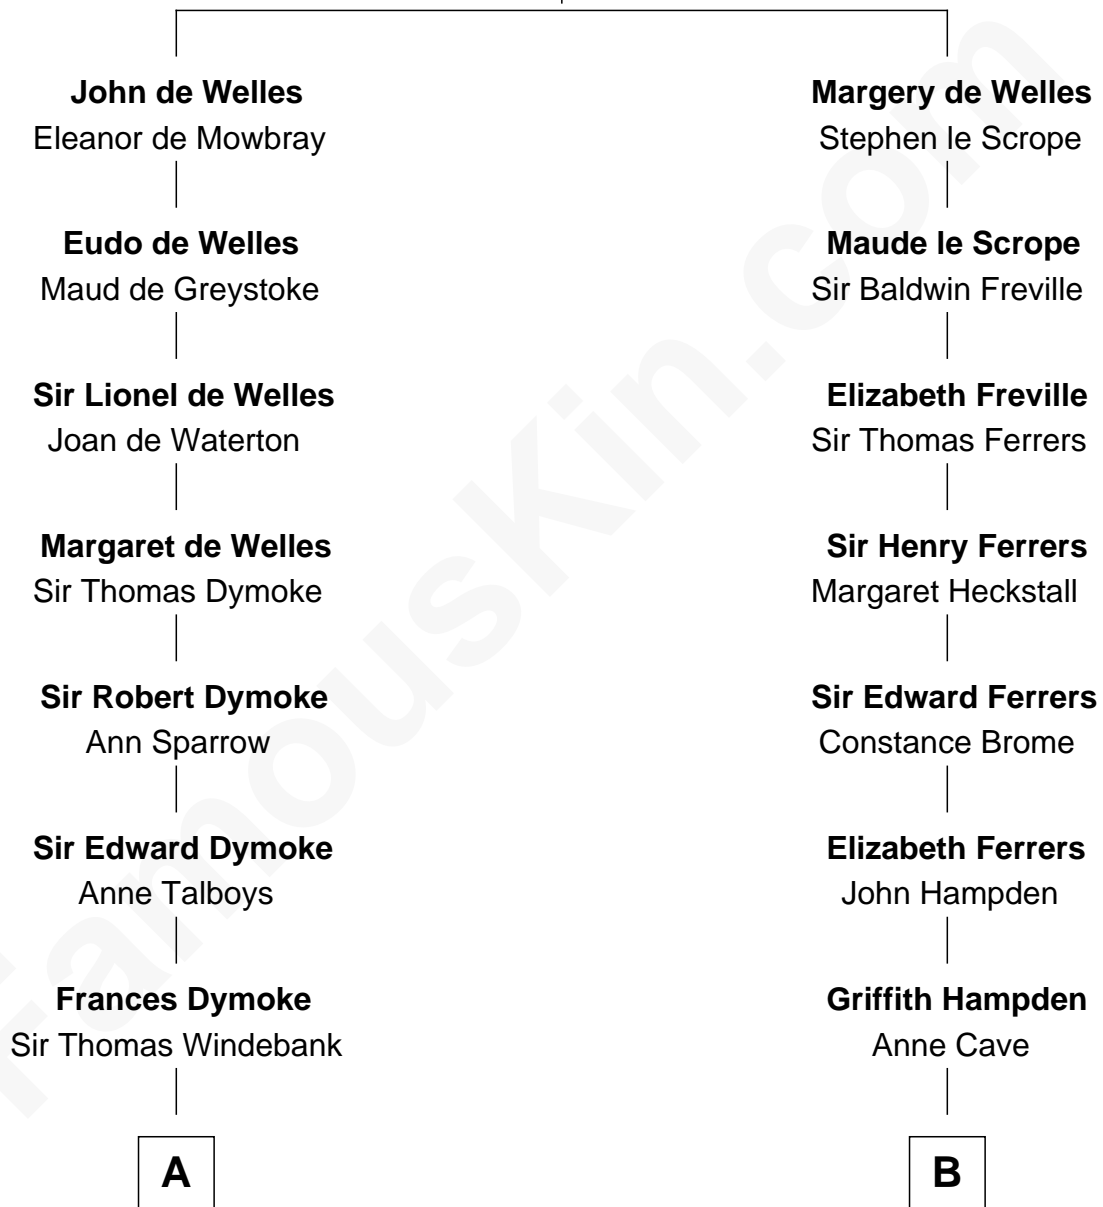

FamousKin.com Relationship Chart of

Meriwether Lewis

Lewis and Clark Expedition

13th cousin 5 times removed of

John McCain

U.S. Senator from Arizona

John de Welles

Maud de Roos

C

Adm. John Sidney McCain

Roberta Wright

John McCain

U.S. Senator from Arizona

FamousKin.com