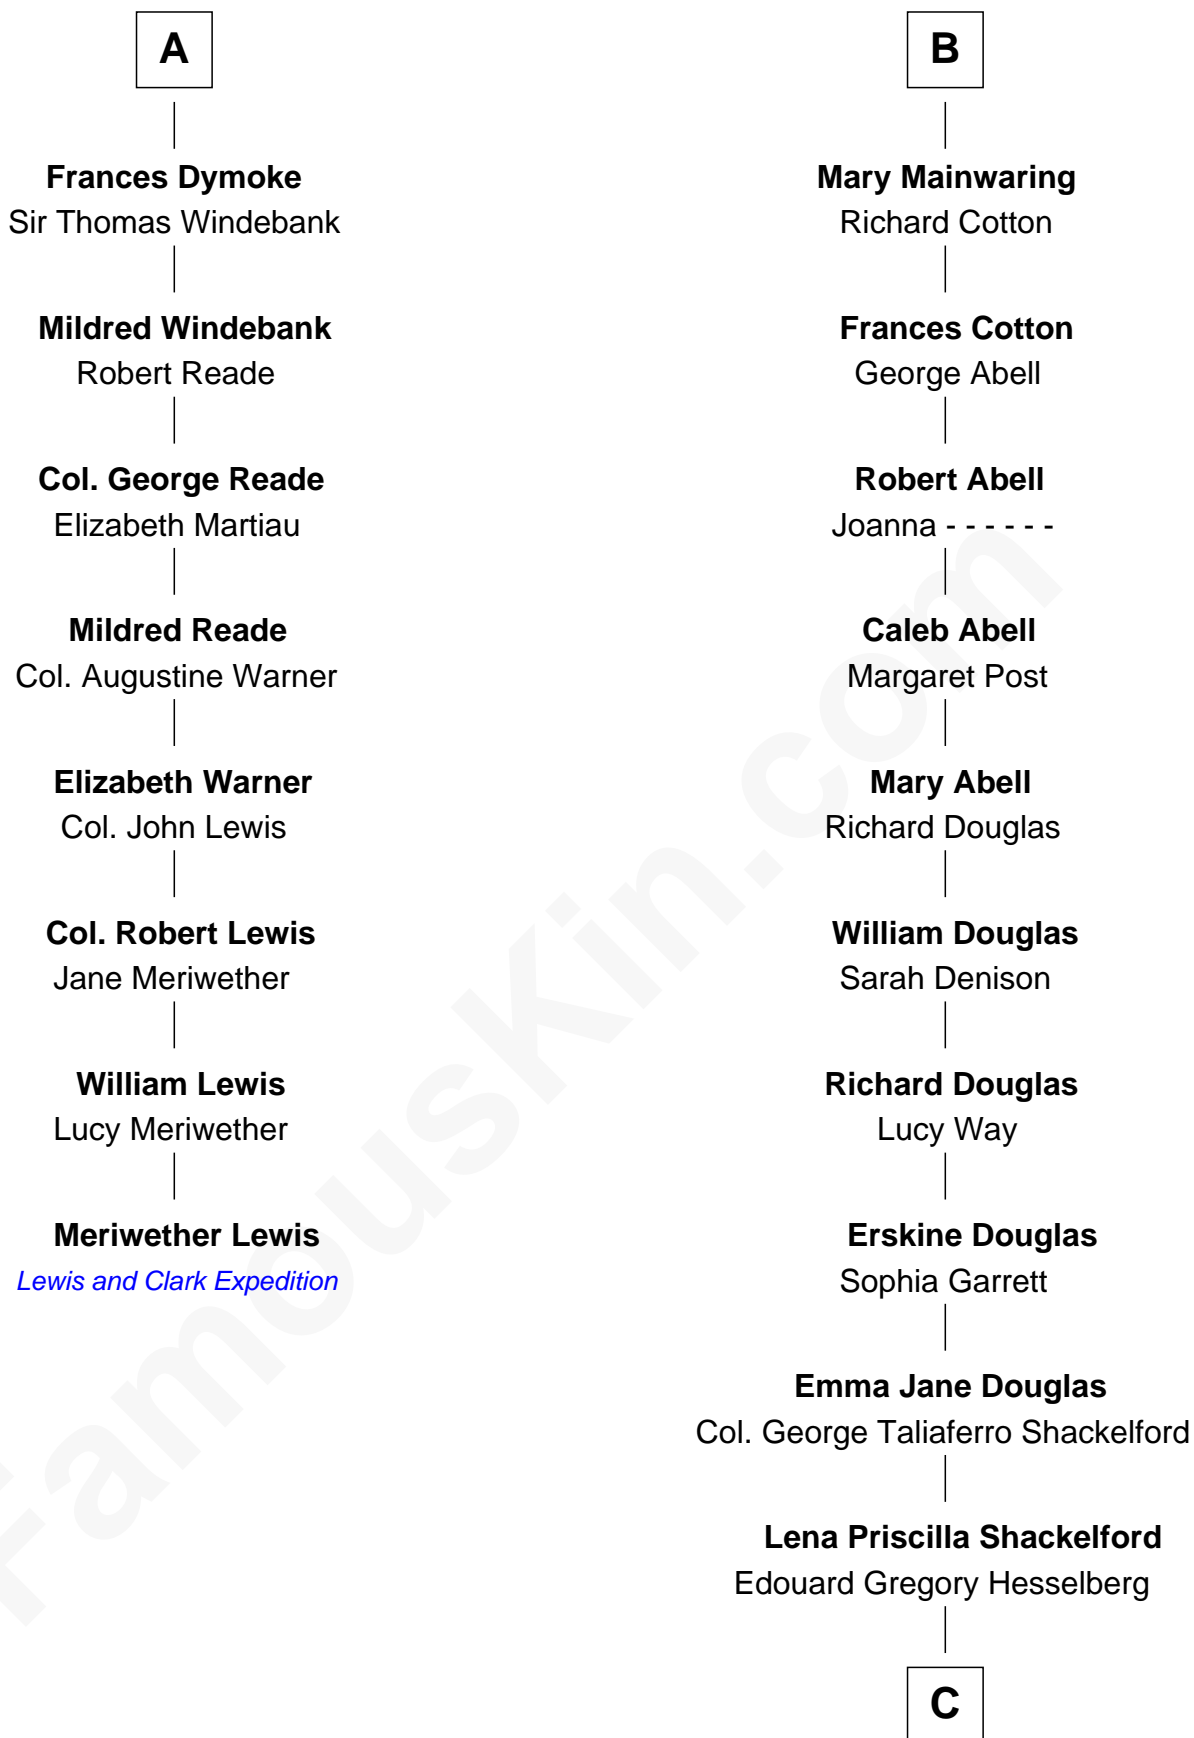

# FamousKin.com Relationship Chart of

**Meriwether Lewis**

*Lewis and Clark Expedition*

14th cousin 5 times removed of

**Illeana Douglas**

*TV and Movie Actress*

**Sir Thomas de Beauchamp**

Katherine de Mortimer

C

**Melvyn Edouard Hesselberg**

Rosalind Hightower

**Gregory Hesselberg**

Joan Georgescu

**Illeana Douglas**

*TV and Movie Actress*