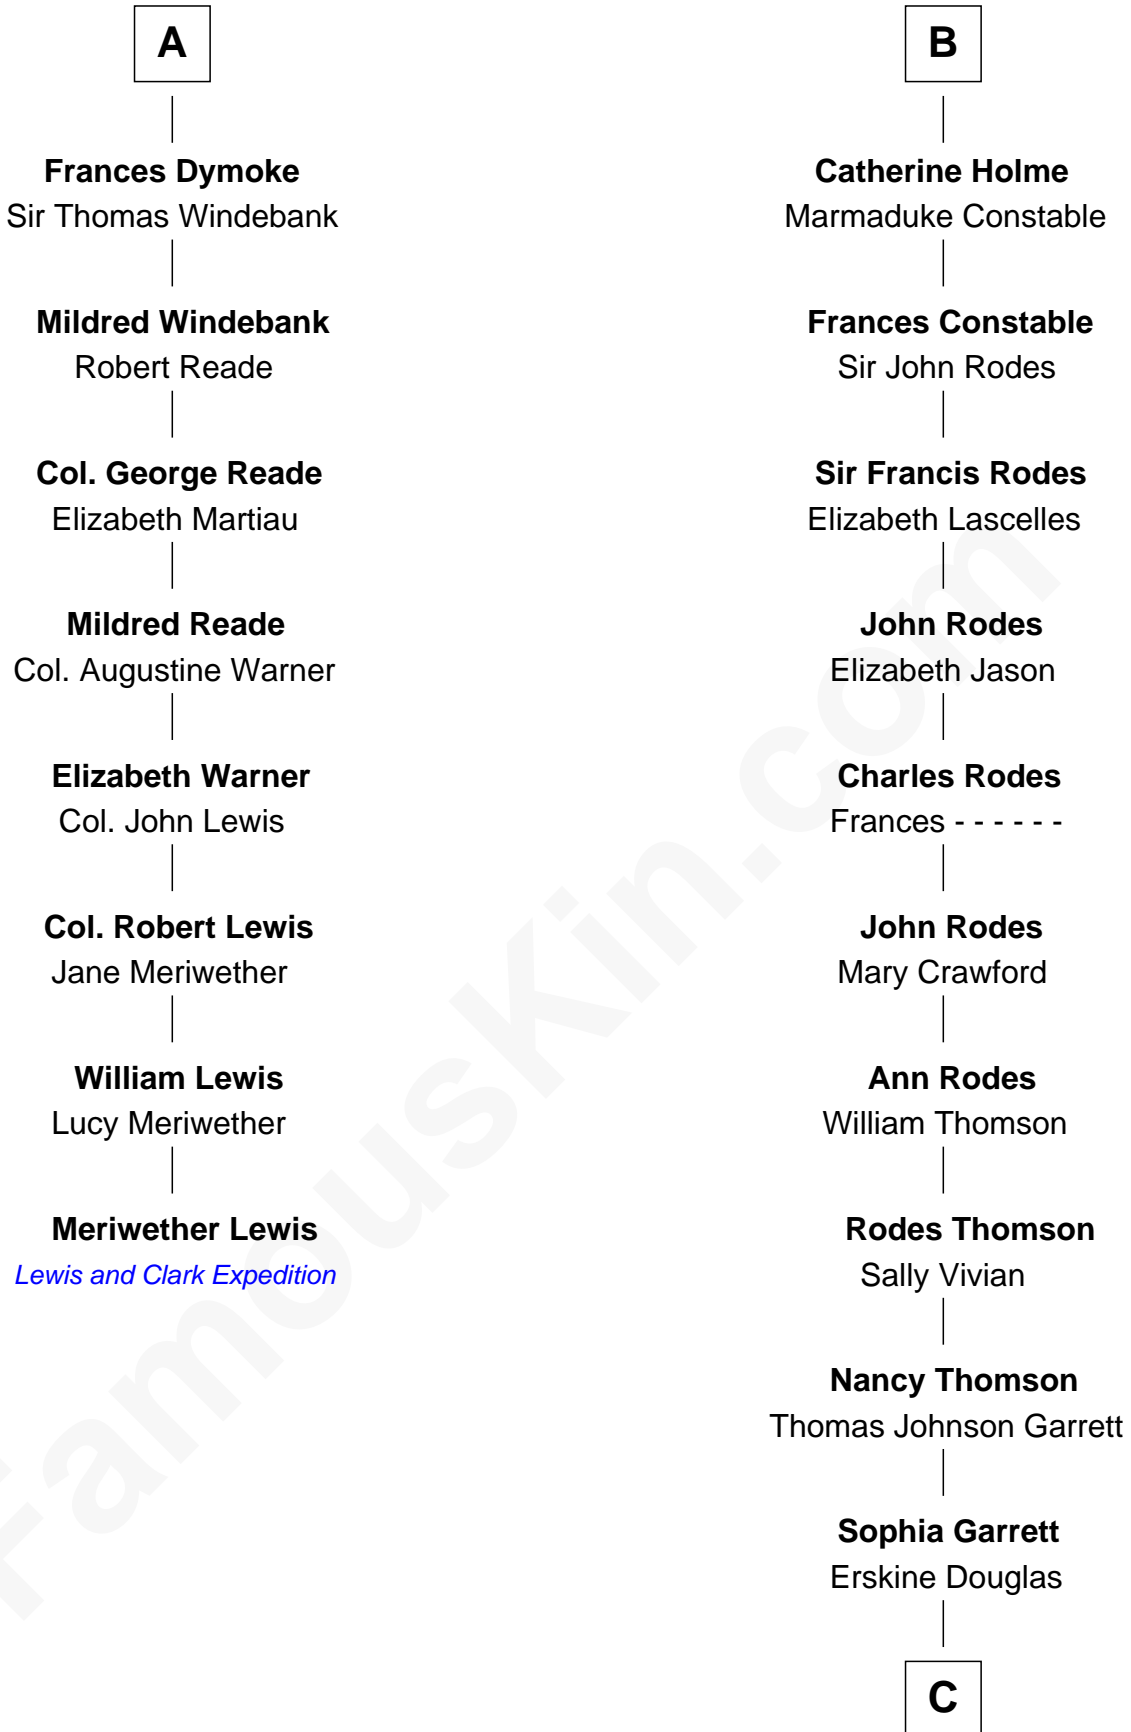

FamousKin.com Relationship Chart of

Meriwether Lewis

Lewis and Clark Expedition

14th cousin 7 times removed of

Illeana Douglas

TV and Movie Actress

Sir Hugh de Stafford
Philippa de Beauchamp

Margaret de Stafford

Margaret Percy

Elizabeth Gascoigne

Sir George Talboys

Anne Talboys

Sir Edward Dymoke

A

Katherine de Stafford

Michael de la Pole

Isabel de la Pole

Thomas Morley

Anne Morley

Sir John Hastings

Elizabeth Hastings

Sir Robert Hildyard

Sir Piers Hildyard

Joan de la See

Katherine Hildyard

William Holme

John Holme

Anne Aislaby

B

C

Emma Jane Douglas

Col. George Taliaferro Shackelford