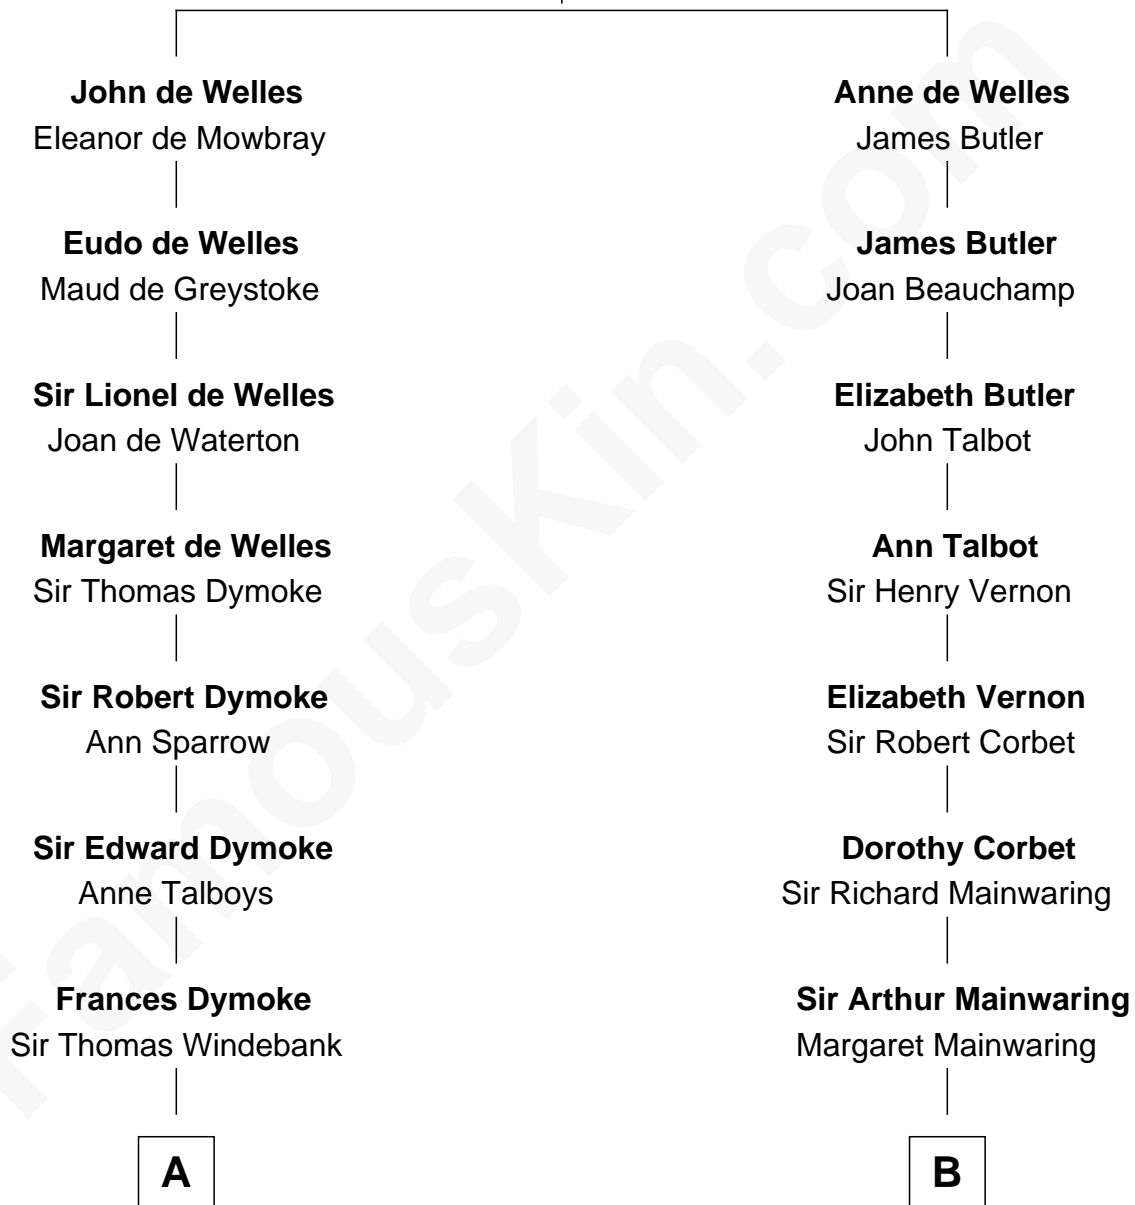

# FamousKin.com Relationship Chart of

**Meriwether Lewis**

*Lewis and Clark Expedition*

13th cousin 6 times removed of

**Illeana Douglas**

*TV and Movie Actress*

**John de Welles**

Maud de Roos

C

**Melvyn Edouard Hesselberg**

Rosalind Hightower

**Gregory Hesselberg**

Joan Georgescu

**Illeana Douglas**

*TV and Movie Actress*

FamousKin.com