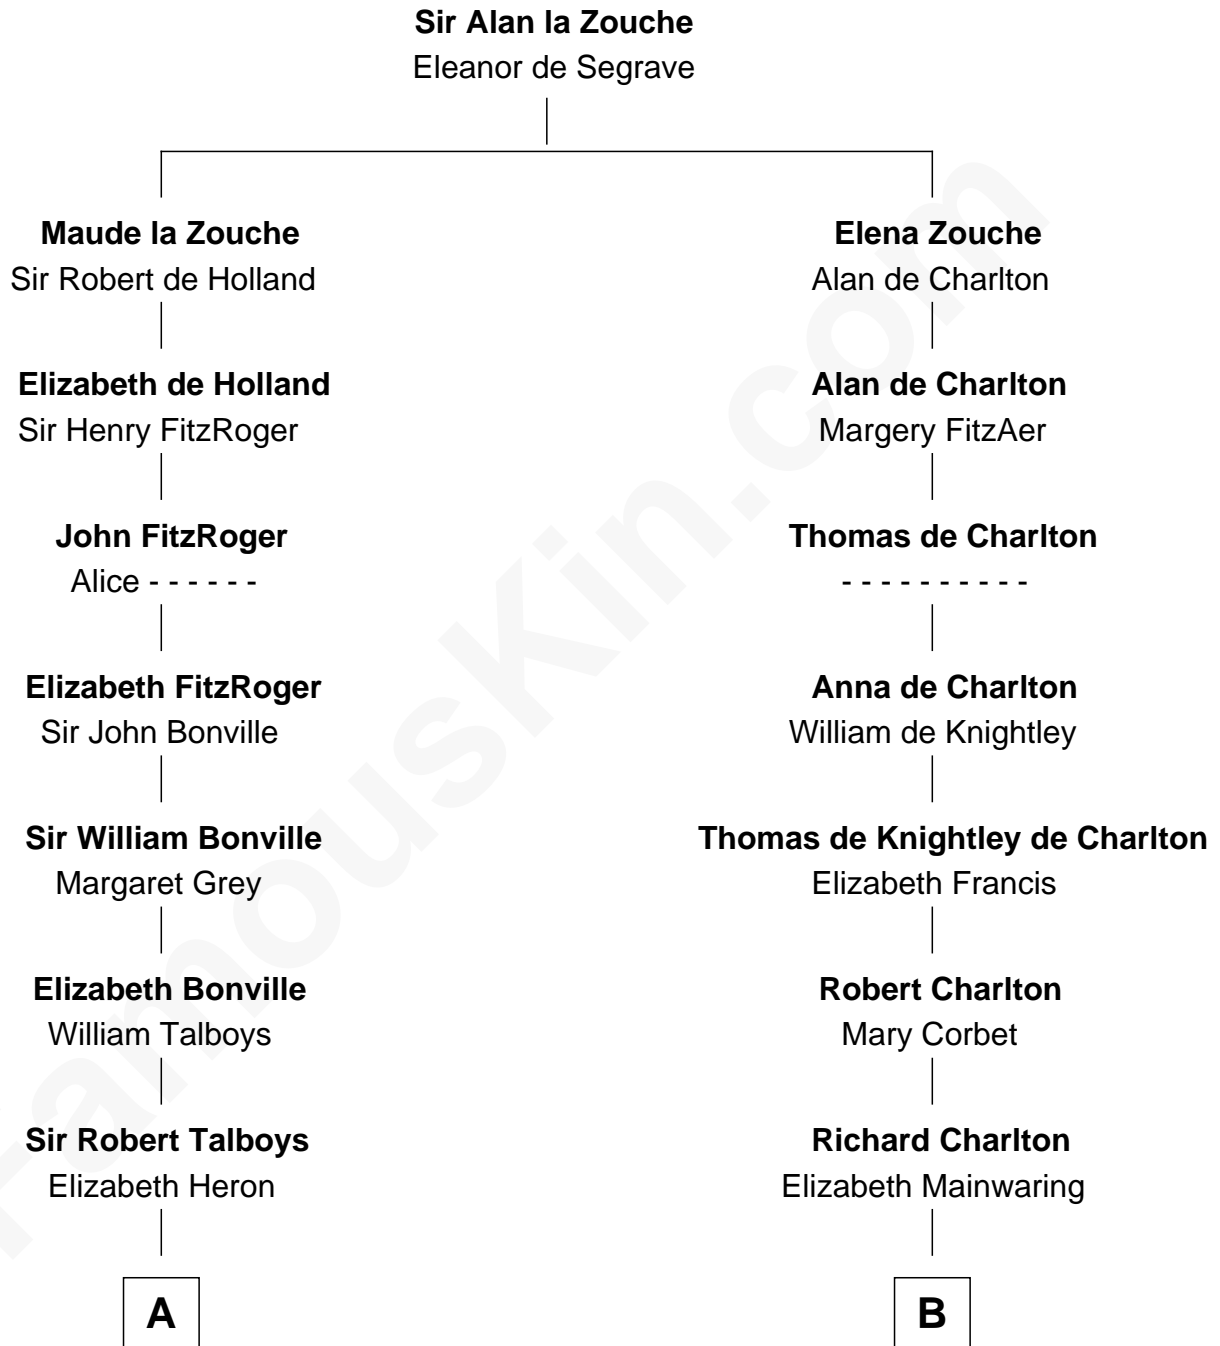

FamousKin.com Relationship Chart of

Meriwether Lewis

Lewis and Clark Expedition

16th cousin 5 times removed of

Sarah Palin

9th Governor of Alaska

C

Thomas S. Ruddock

Maria Nancy Newell

May Belle Ruddock

Henry Charles Brandt

Nellie Marie Brandt

Charles Francis Heath

Charles Richard Heath

Sarah Sheeran

Sarah Palin

9th Governor of Alaska

FamousKin.com