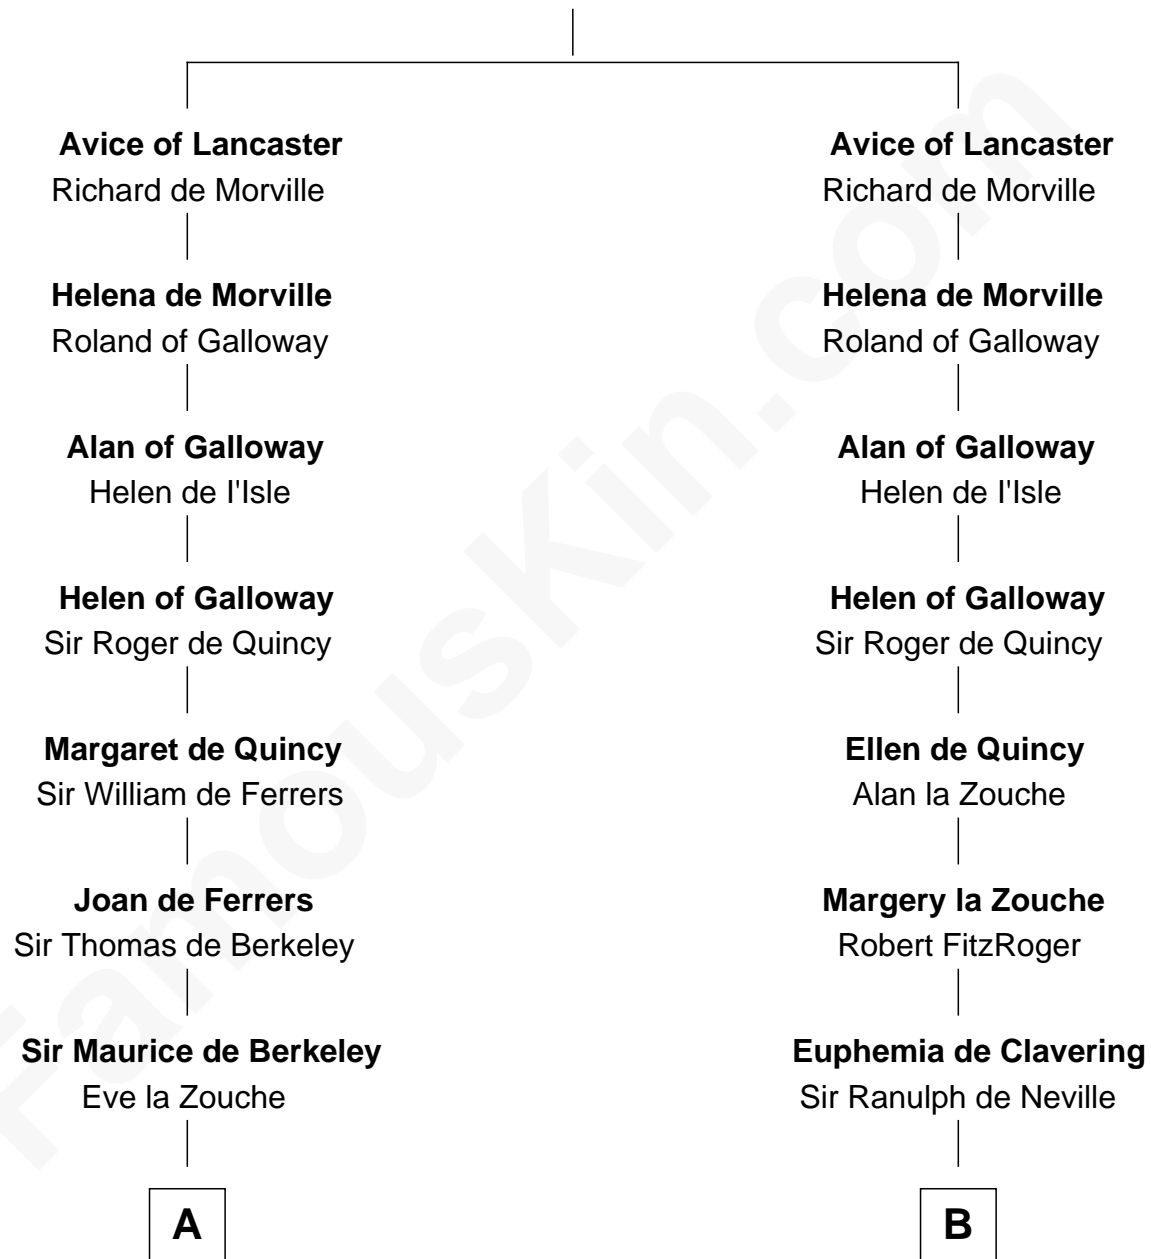

FamousKin.com Relationship Chart of

Meriwether Lewis

Lewis and Clark Expedition

21st cousin of

Thomas Jefferson

3rd U.S. President and Signer of the Declaration of Independence

William I de Lancaster

Gundred de Warenne

C

Mildred Reade
Col. Augustine Warner

Elizabeth Warner
Col. John Lewis

Col. Robert Lewis
Jane Meriwether

William Lewis
Lucy Meriwether

Meriwether Lewis
Lewis and Clark Expedition

D

Richard Randolph
Elizabeth Ryland

Col. William Randolph
Mary Isham

Isham Randolph
Jane Rogers

Jane Randolph
Peter Jefferson

Thomas Jefferson
3rd U.S. President