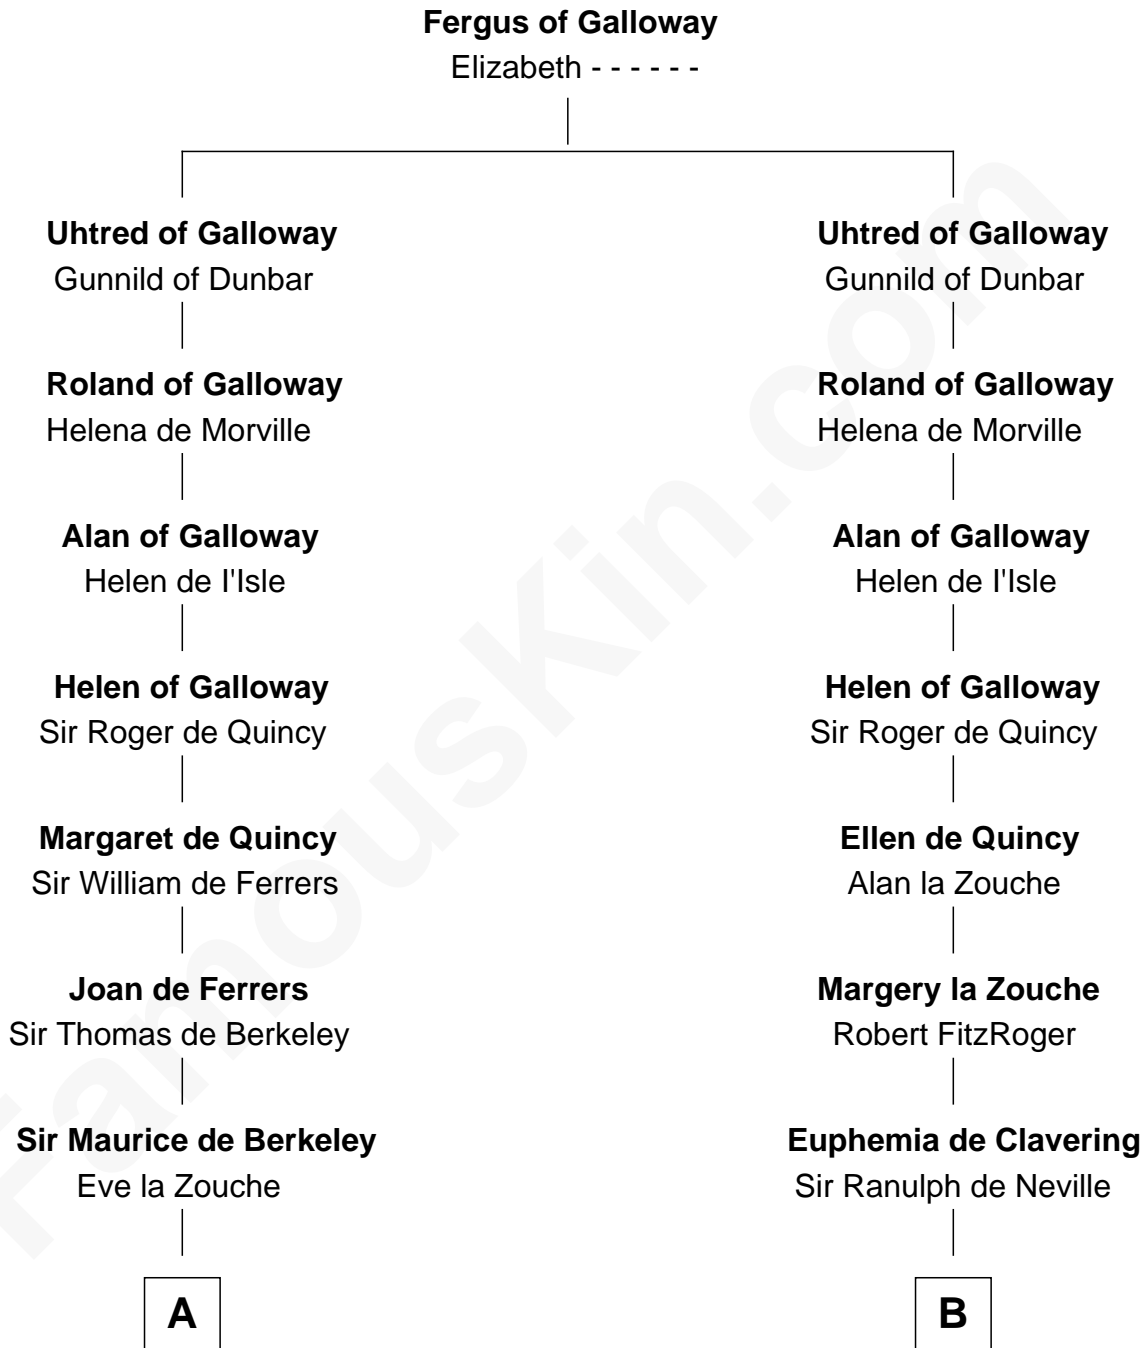

FamousKin.com Relationship Chart of

Meriwether Lewis

Lewis and Clark Expedition

21st cousin of

Thomas Jefferson

3rd U.S. President and Signer of the Declaration of Independence

C

Mildred Reade
Col. Augustine Warner

Elizabeth Warner
Col. John Lewis

Col. Robert Lewis
Jane Meriwether

William Lewis
Lucy Meriwether

Meriwether Lewis
Lewis and Clark Expedition

D

Richard Randolph
Elizabeth Ryland

Col. William Randolph
Mary Isham

Isham Randolph
Jane Rogers

Jane Randolph
Peter Jefferson

Thomas Jefferson
3rd U.S. President