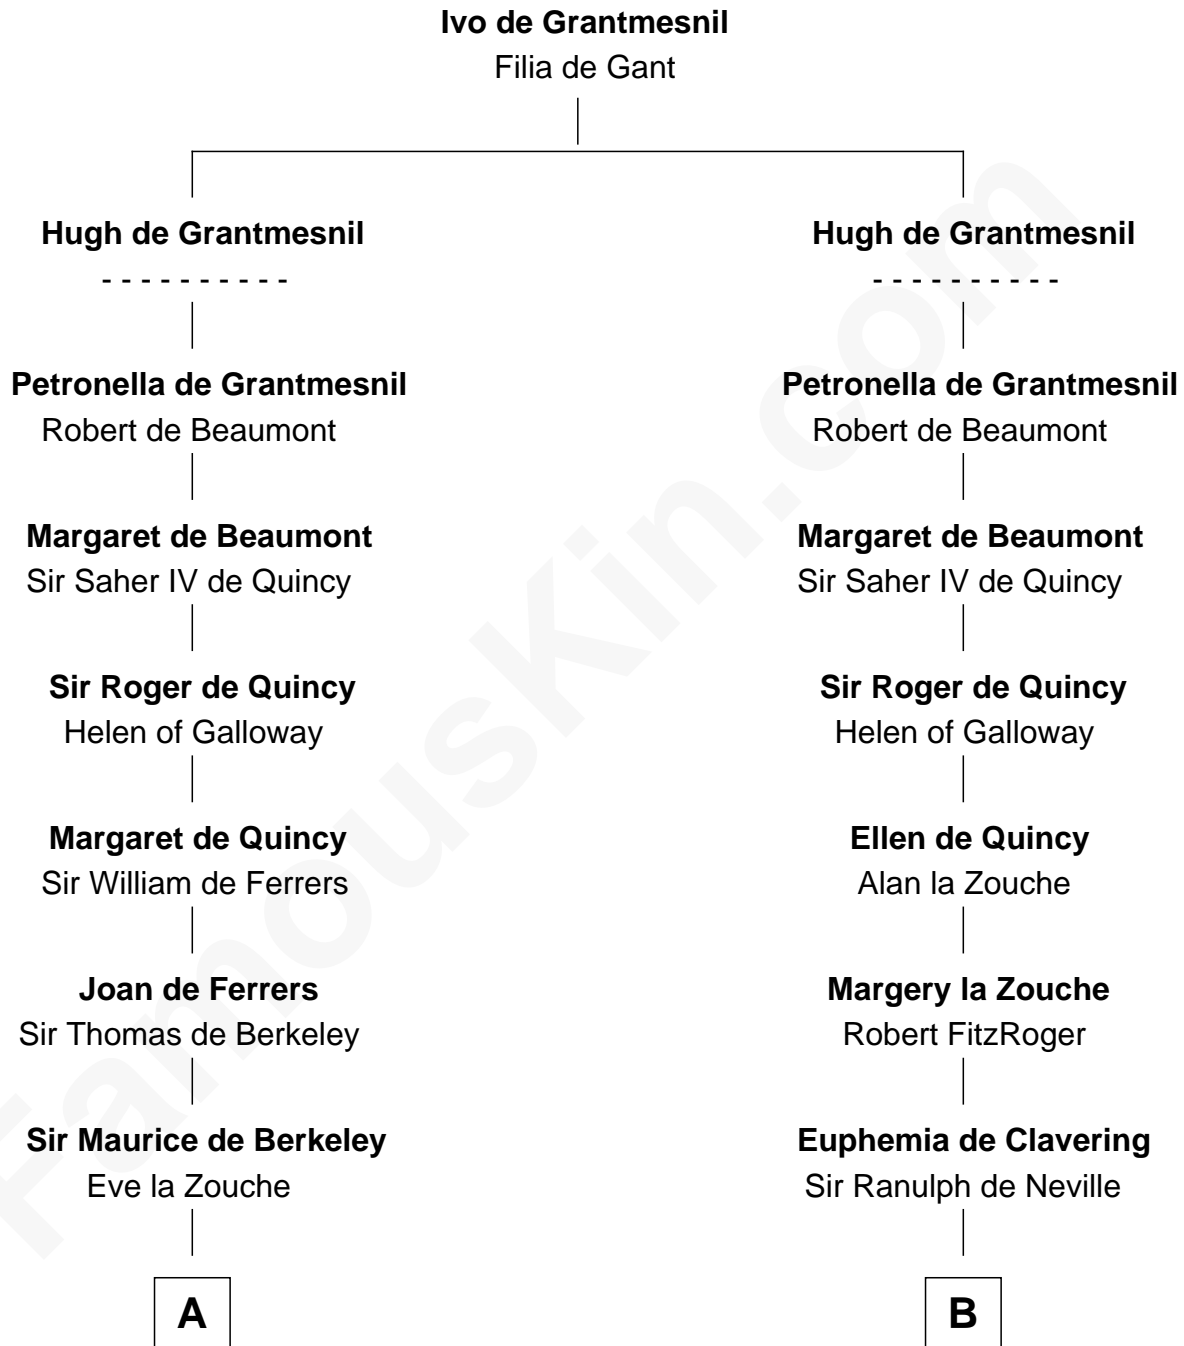

# FamousKin.com Relationship Chart of

**Meriwether Lewis**

*Lewis and Clark Expedition*

21st cousin of

**Thomas Jefferson**

*3rd U.S. President and Signer of the Declaration of Independence*

**C**

**Mildred Reade**  
Col. Augustine Warner

**Elizabeth Warner**  
Col. John Lewis

**Col. Robert Lewis**  
Jane Meriwether

**William Lewis**  
Lucy Meriwether

**Meriwether Lewis**  
*Lewis and Clark Expedition*

**D**

**Richard Randolph**  
Elizabeth Ryland

**Col. William Randolph**  
Mary Isham

**Isham Randolph**  
Jane Rogers

**Jane Randolph**  
Peter Jefferson

**Thomas Jefferson**  
*3rd U.S. President*