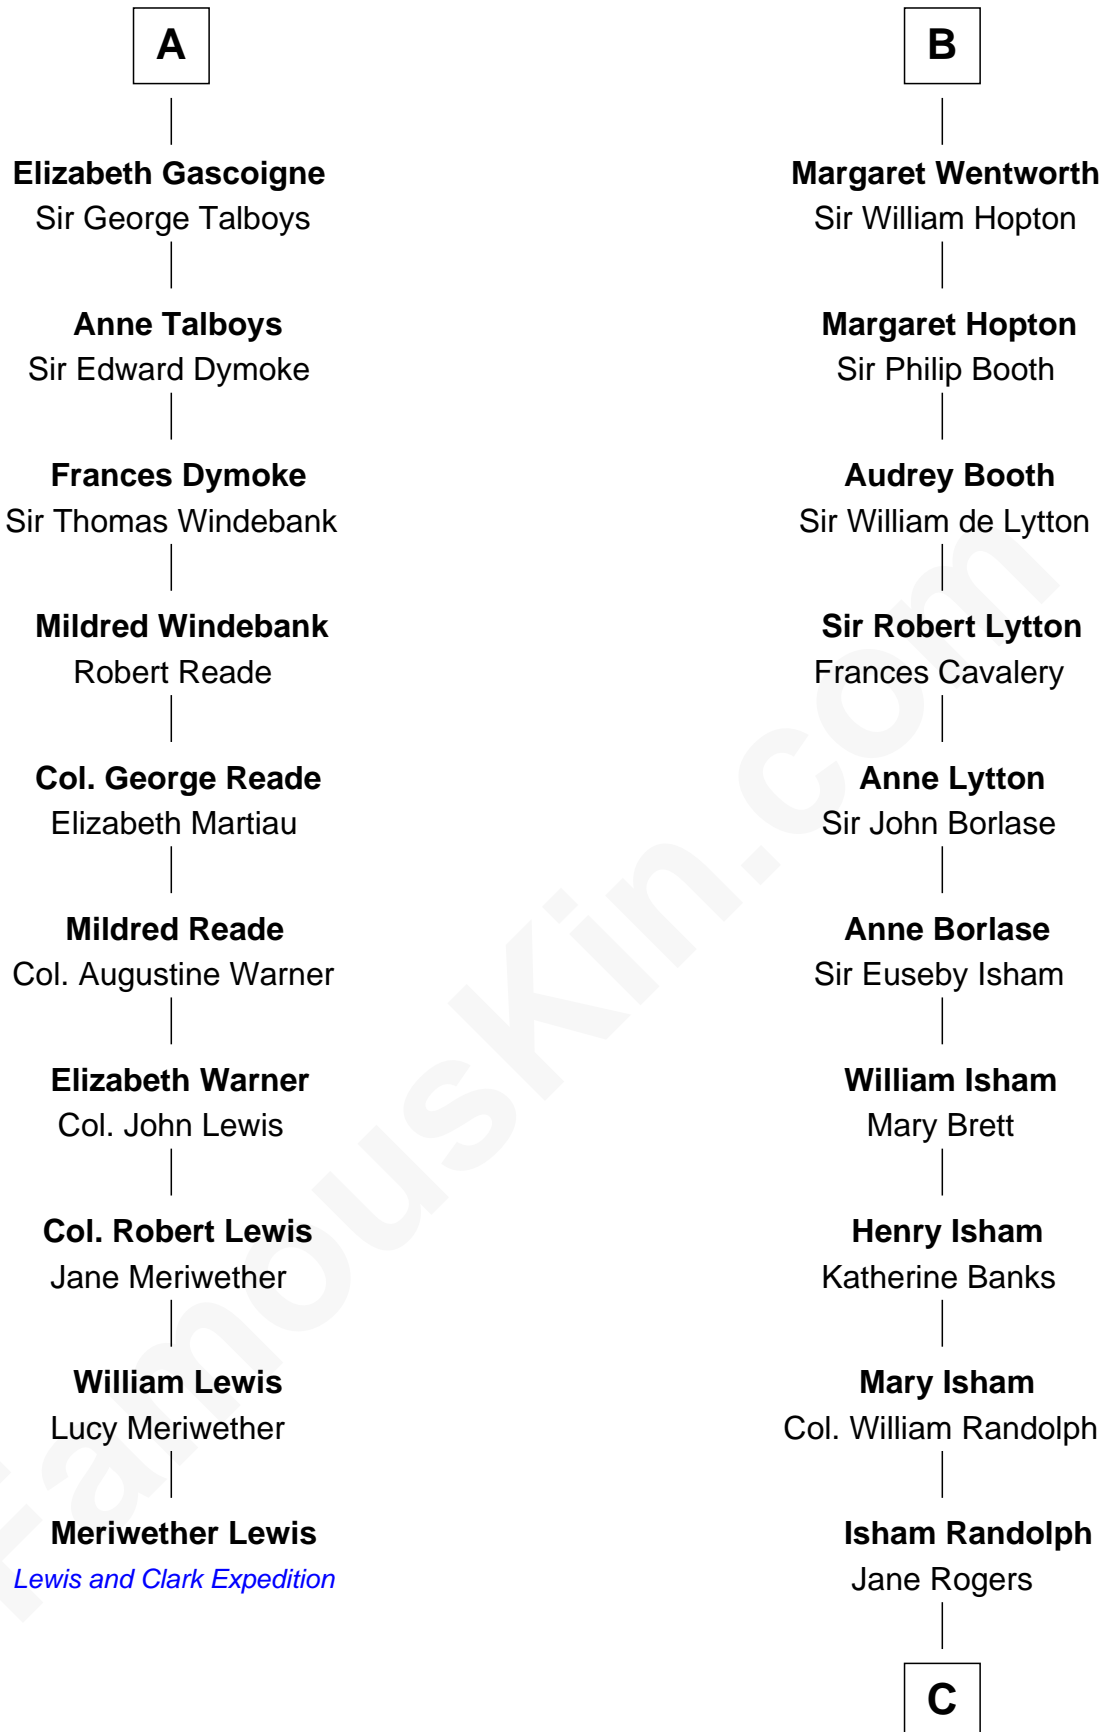

FamousKin.com Relationship Chart of

Meriwether Lewis

Lewis and Clark Expedition

16th cousin 2 times removed of

Thomas Jefferson

3rd U.S. President and Signer of the Declaration of Independence

Sir William de Ferrers

Thomas de Berkeley
Katherine de Clyvedon

John Deincourt

Sir John Berkeley
Elizabeth Betteshorne

Sir William Deincourt
Milicent la Zouche

Eleanor Berkeley
Sir Richard Poynings

Margaret Deincourt
Sir Robert de Tibetot

Eleanor Poynings
Sir Henry Percy

Elizabeth de Tibetot
Sir Philip le Despencer

Margaret Percy
Sir William Gascoigne

Margery Despencer
Sir Roger Wentworth

A

B

C

—
Jane Randolph