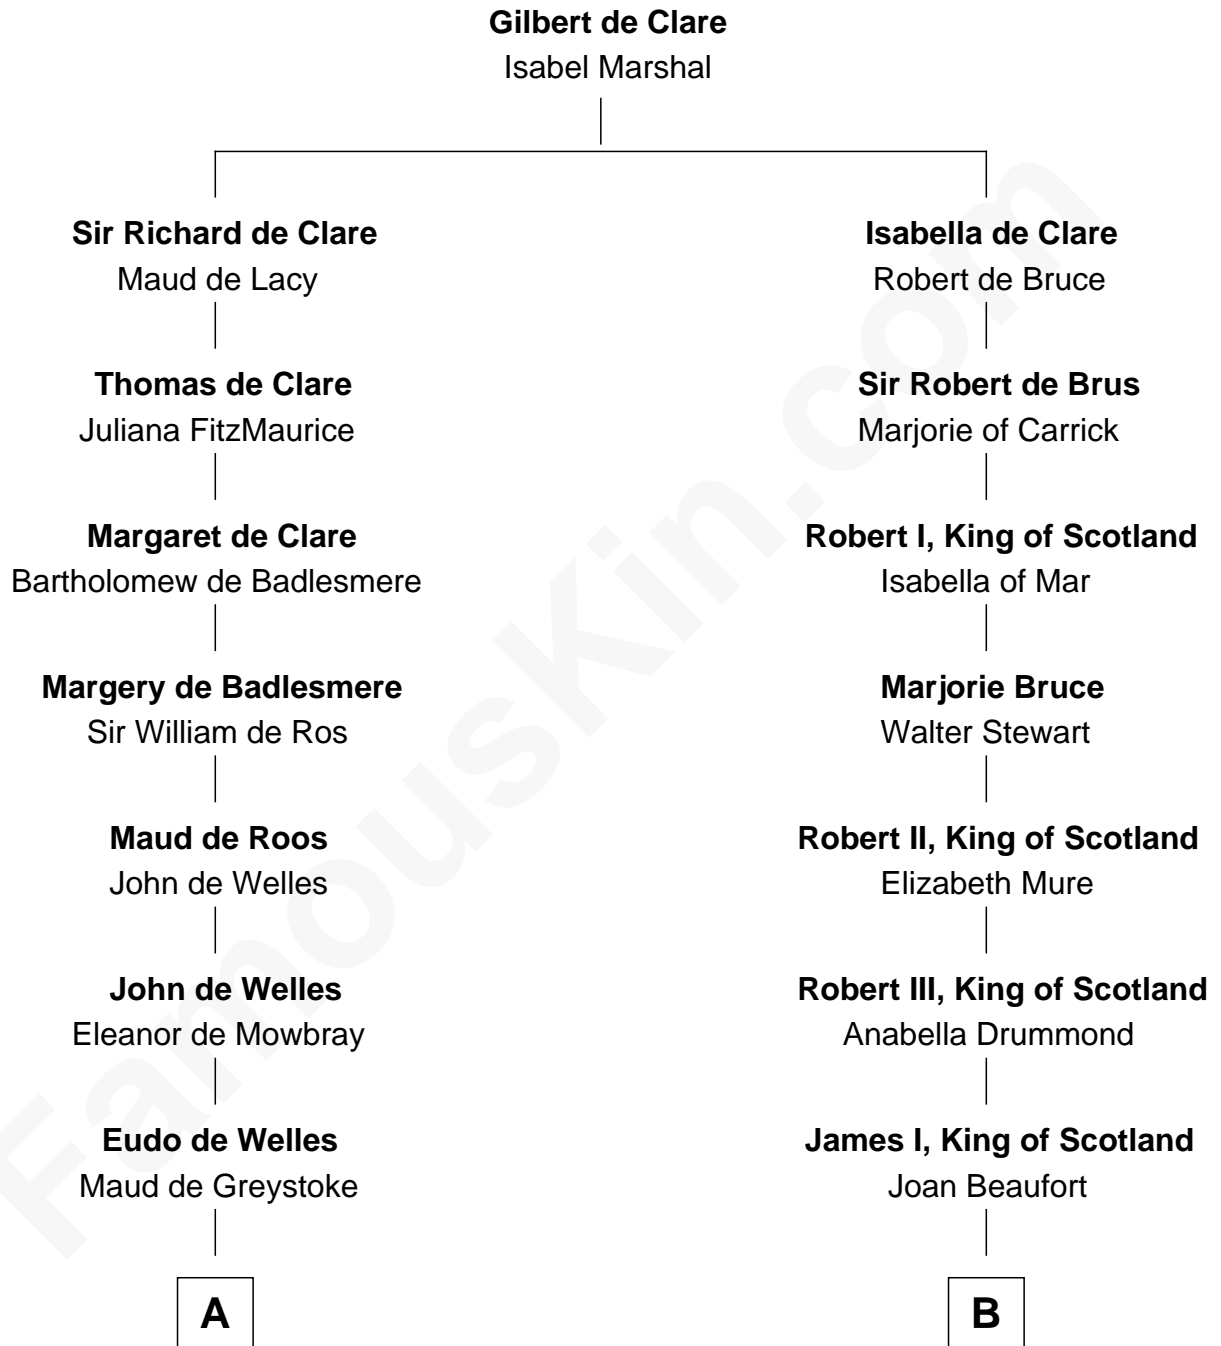

FamousKin.com Relationship Chart of

Meriwether Lewis

Lewis and Clark Expedition

18th cousin 1 time removed of

Alexander Hamilton

1st U.S. Secretary of the Treasury

C

William Lewis
Lucy Meriwether

Meriwether Lewis
Lewis and Clark Expedition

D

Alexander Hamilton
Elizabeth Pollock

James A. Hamilton
Rachel Fawcett

Alexander Hamilton
1st U.S. Secretary of the Treasury

FamousKin.com