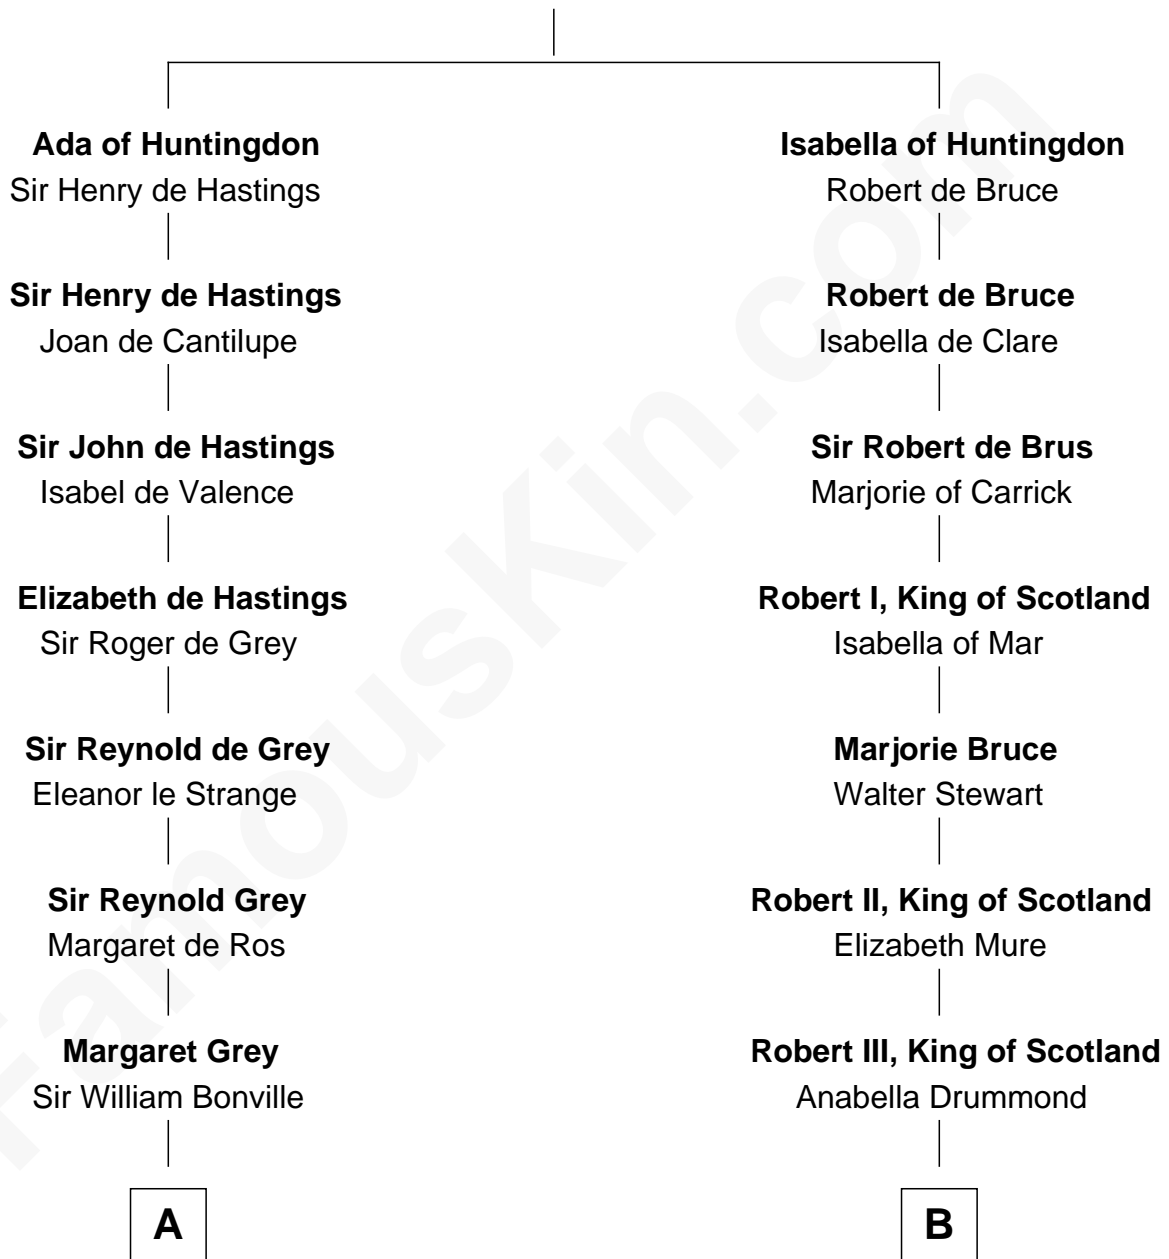

FamousKin.com Relationship Chart of

Meriwether Lewis

Lewis and Clark Expedition

18th cousin 2 times removed of

Alexander Hamilton

1st U.S. Secretary of the Treasury

David of Huntingdon

Maud of Chester

C

William Lewis
Lucy Meriwether

Meriwether Lewis
Lewis and Clark Expedition

D

Rebecca Cunningham
John Hamilton

Alexander Hamilton
Elizabeth Pollock

James A. Hamilton
Rachel Fawcett

Alexander Hamilton
1st U.S. Secretary of the Treasury