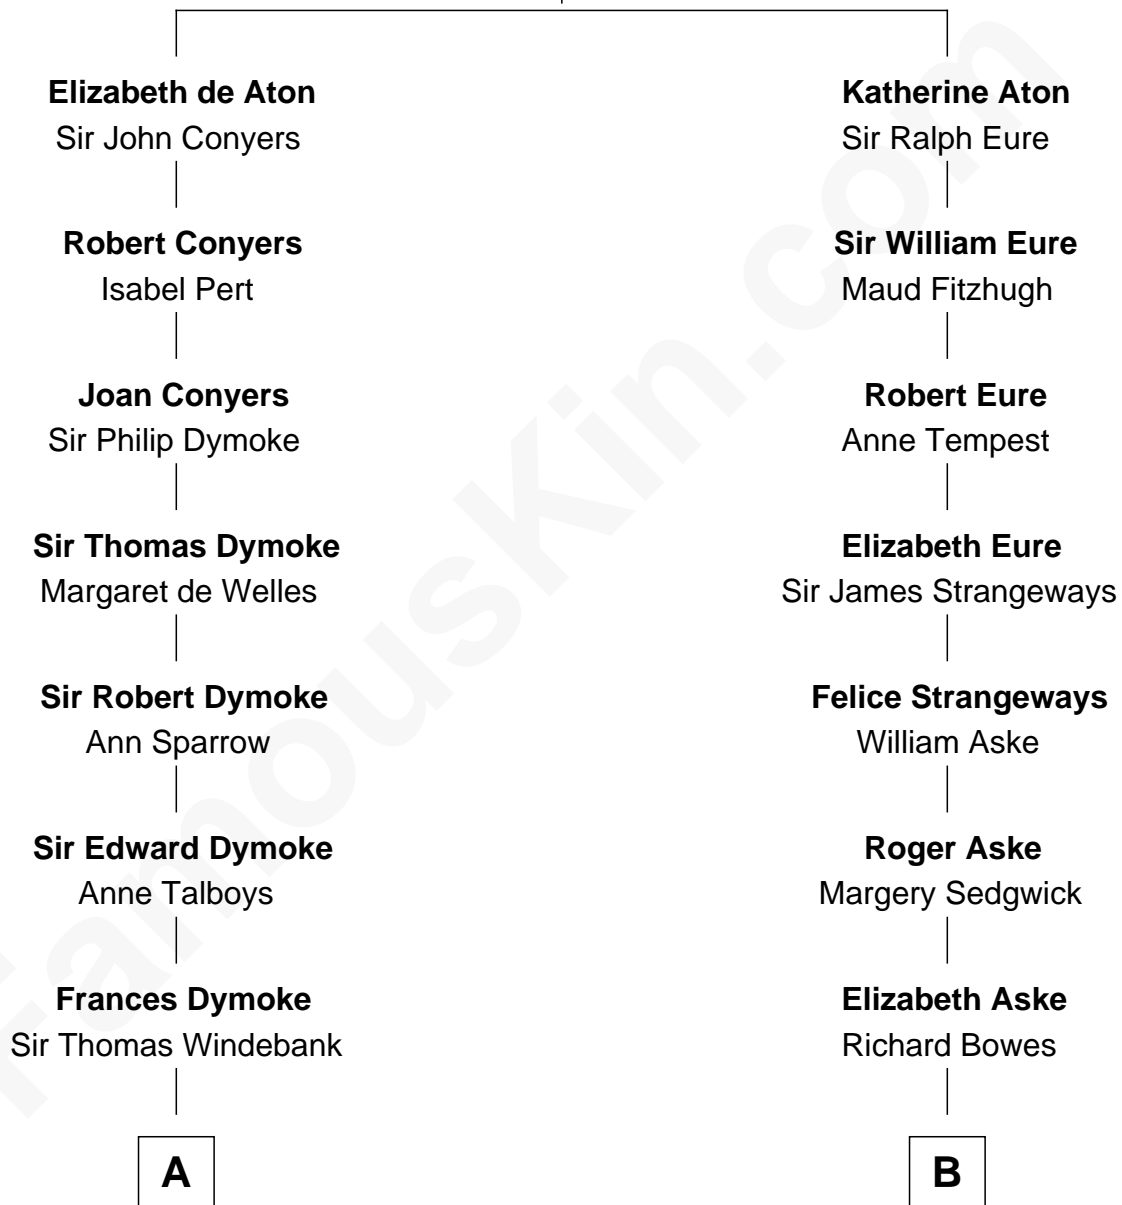

FamousKin.com Relationship Chart of

Meriwether Lewis

Lewis and Clark Expedition

13th cousin 8 times removed of

Princess Diana

Princess of Wales

Sir William de Aton

Isabel de Percy

C

James Hamilton

Mary Anna Curzon-Howe

James Albert Edward Hamilton

Rosalind Cecilia Caroline Bingham

Cynthia Elinor Beatrix Hamilton

Albert Edward John Spencer

Edward John Spencer

Frances Ruth Burke Roche

Princess Diana

Princess of Wales

FamousKin.com