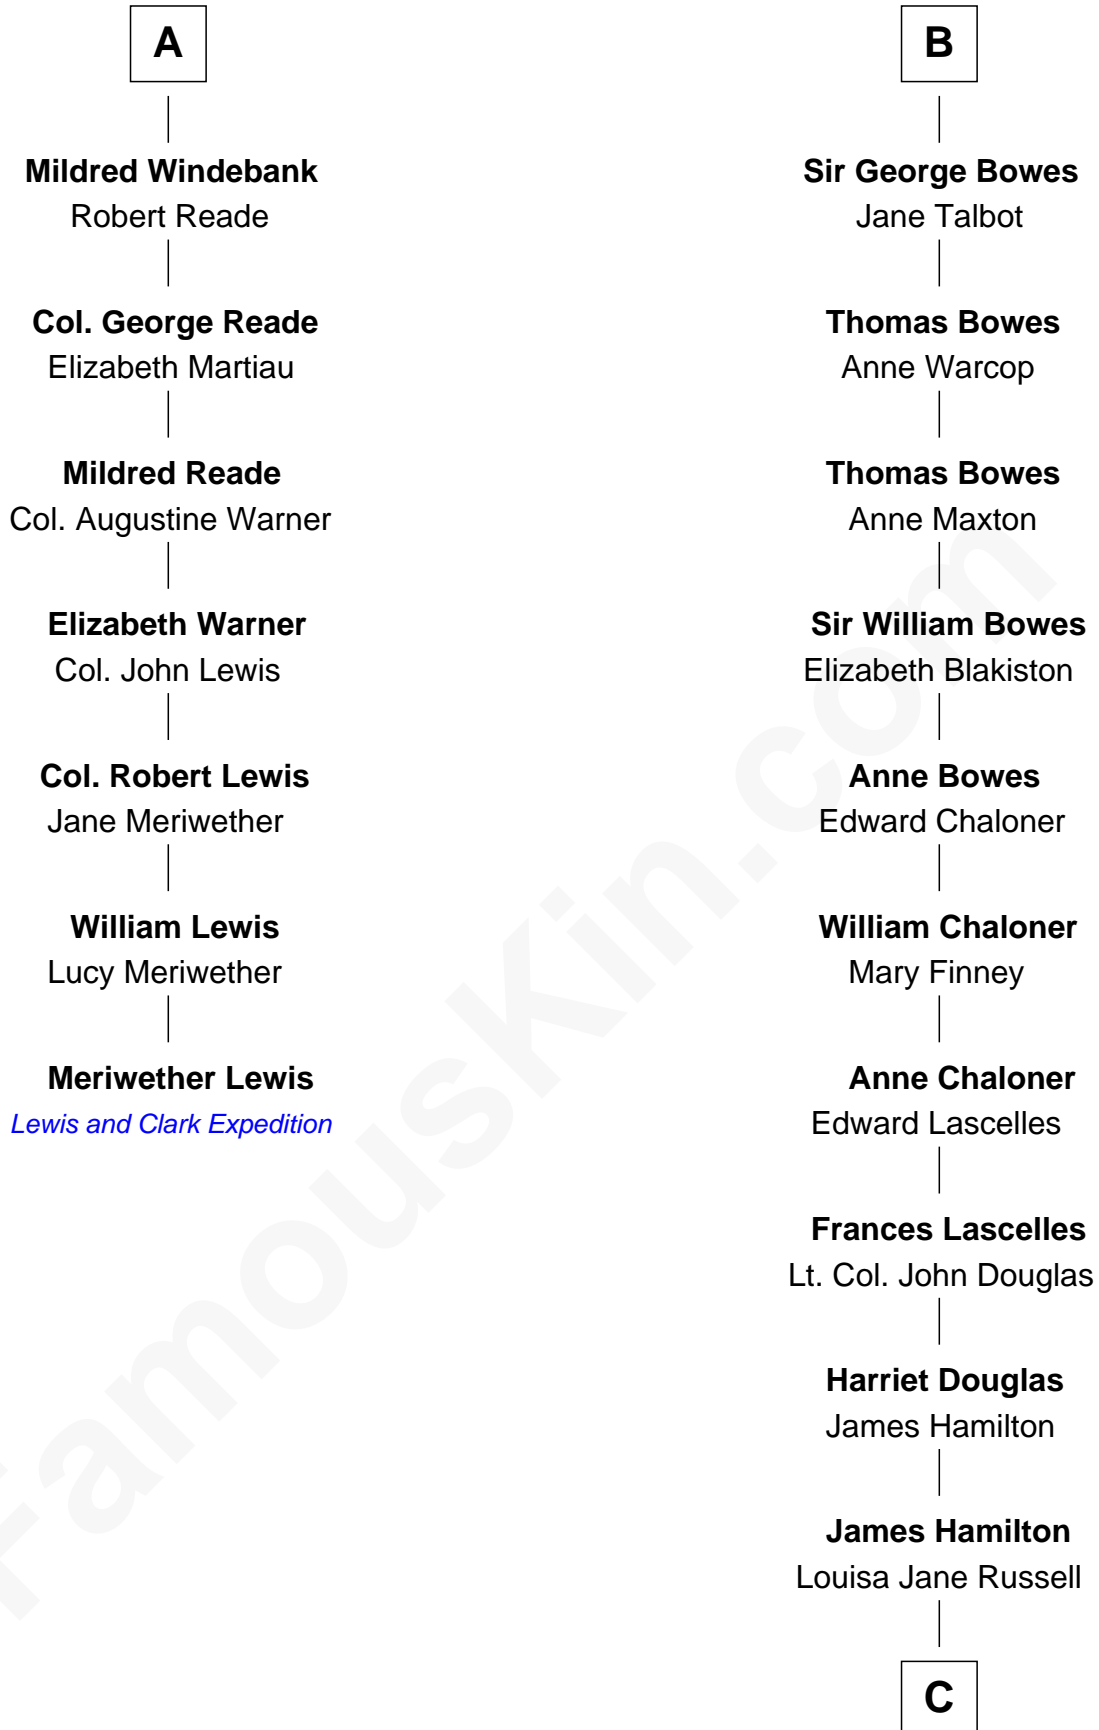

FamousKin.com Relationship Chart of

Meriwether Lewis

Lewis and Clark Expedition

13th cousin 8 times removed of

Princess Diana

Princess of Wales

Sir William de Aton

Isabel de Percy

C

James Hamilton

Mary Anna Curzon-Howe

James Albert Edward Hamilton

Rosalind Cecilia Caroline Bingham

Cynthia Elinor Beatrix Hamilton

Albert Edward John Spencer

Edward John Spencer