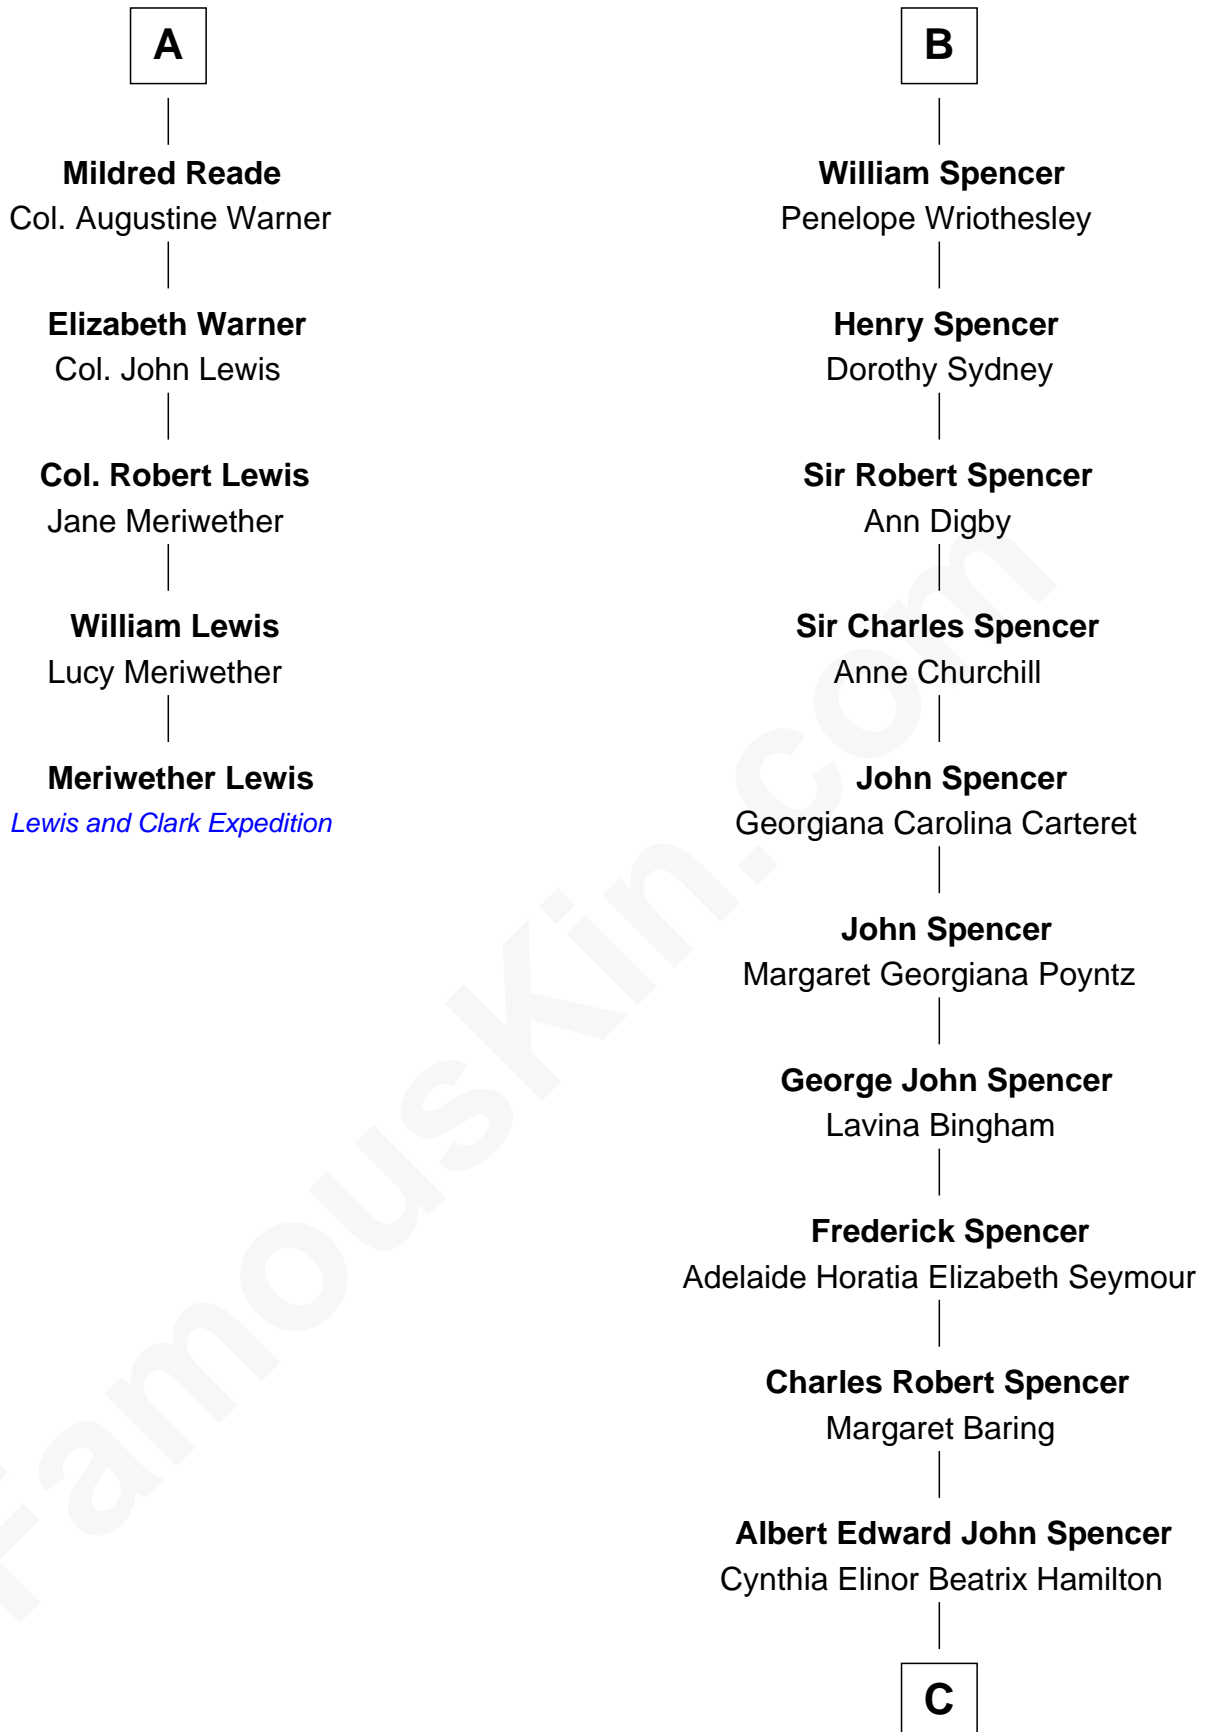

FamousKin.com Relationship Chart of

Meriwether Lewis

Lewis and Clark Expedition

11th cousin 7 times removed of

Princess Diana

Princess of Wales

Sir William Bonville

Margaret Grey

C

Edward John Spencer
Frances Ruth Burke Roche

Princess Diana
Princess of Wales

FamousKin.com