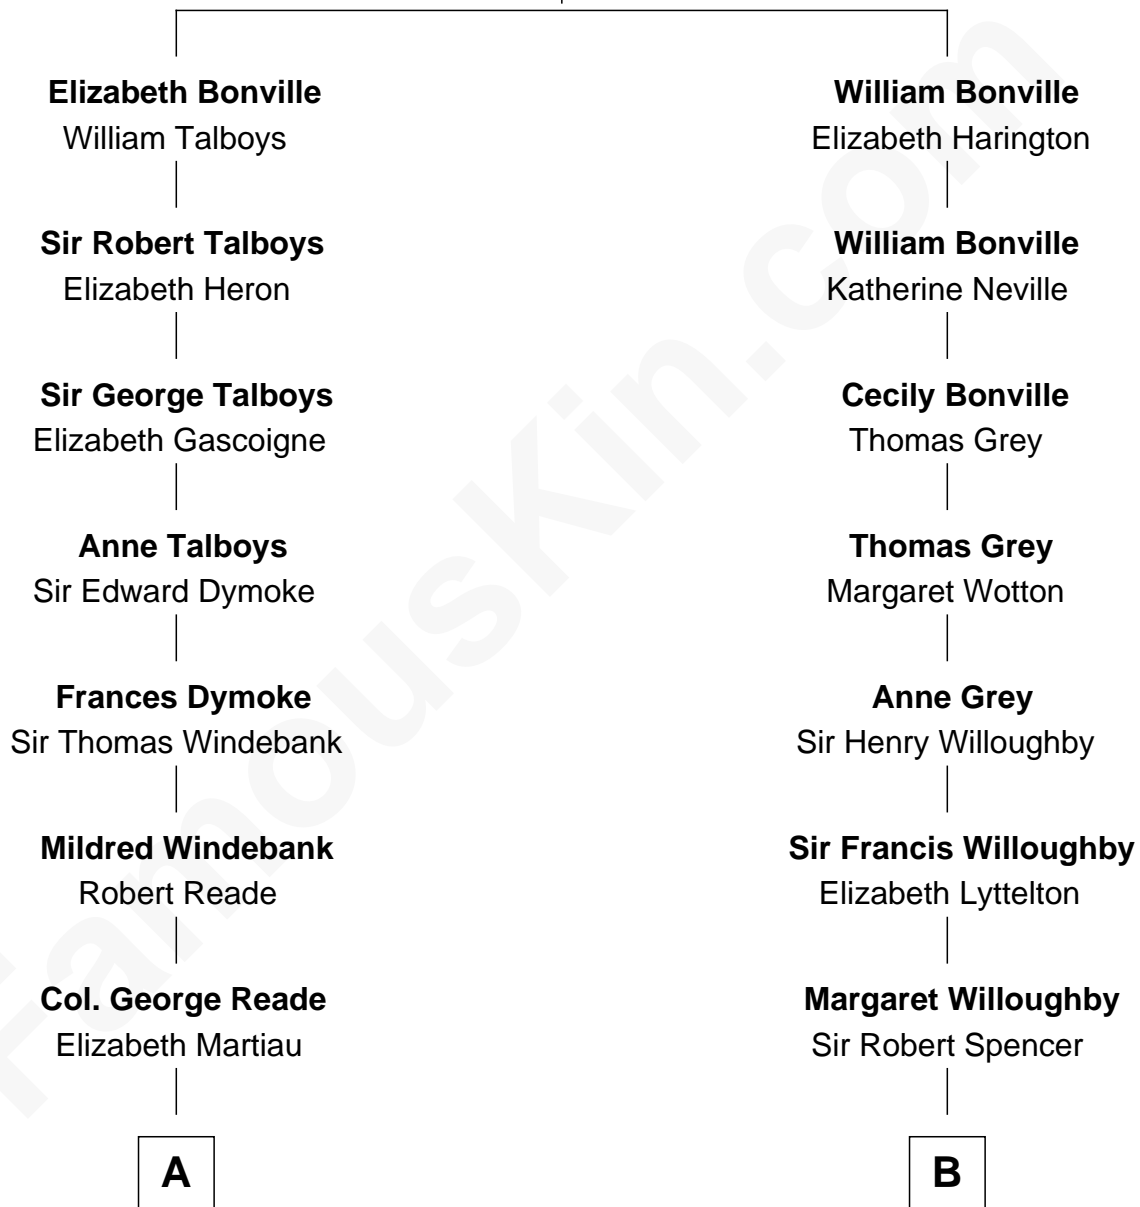

FamousKin.com Relationship Chart of

Meriwether Lewis

Lewis and Clark Expedition

11th cousin 7 times removed of

Princess Diana

Princess of Wales

Sir William Bonville

Margaret Grey

C

Edward John Spencer
Frances Ruth Burke Roche

Princess Diana
Princess of Wales

FamousKin.com