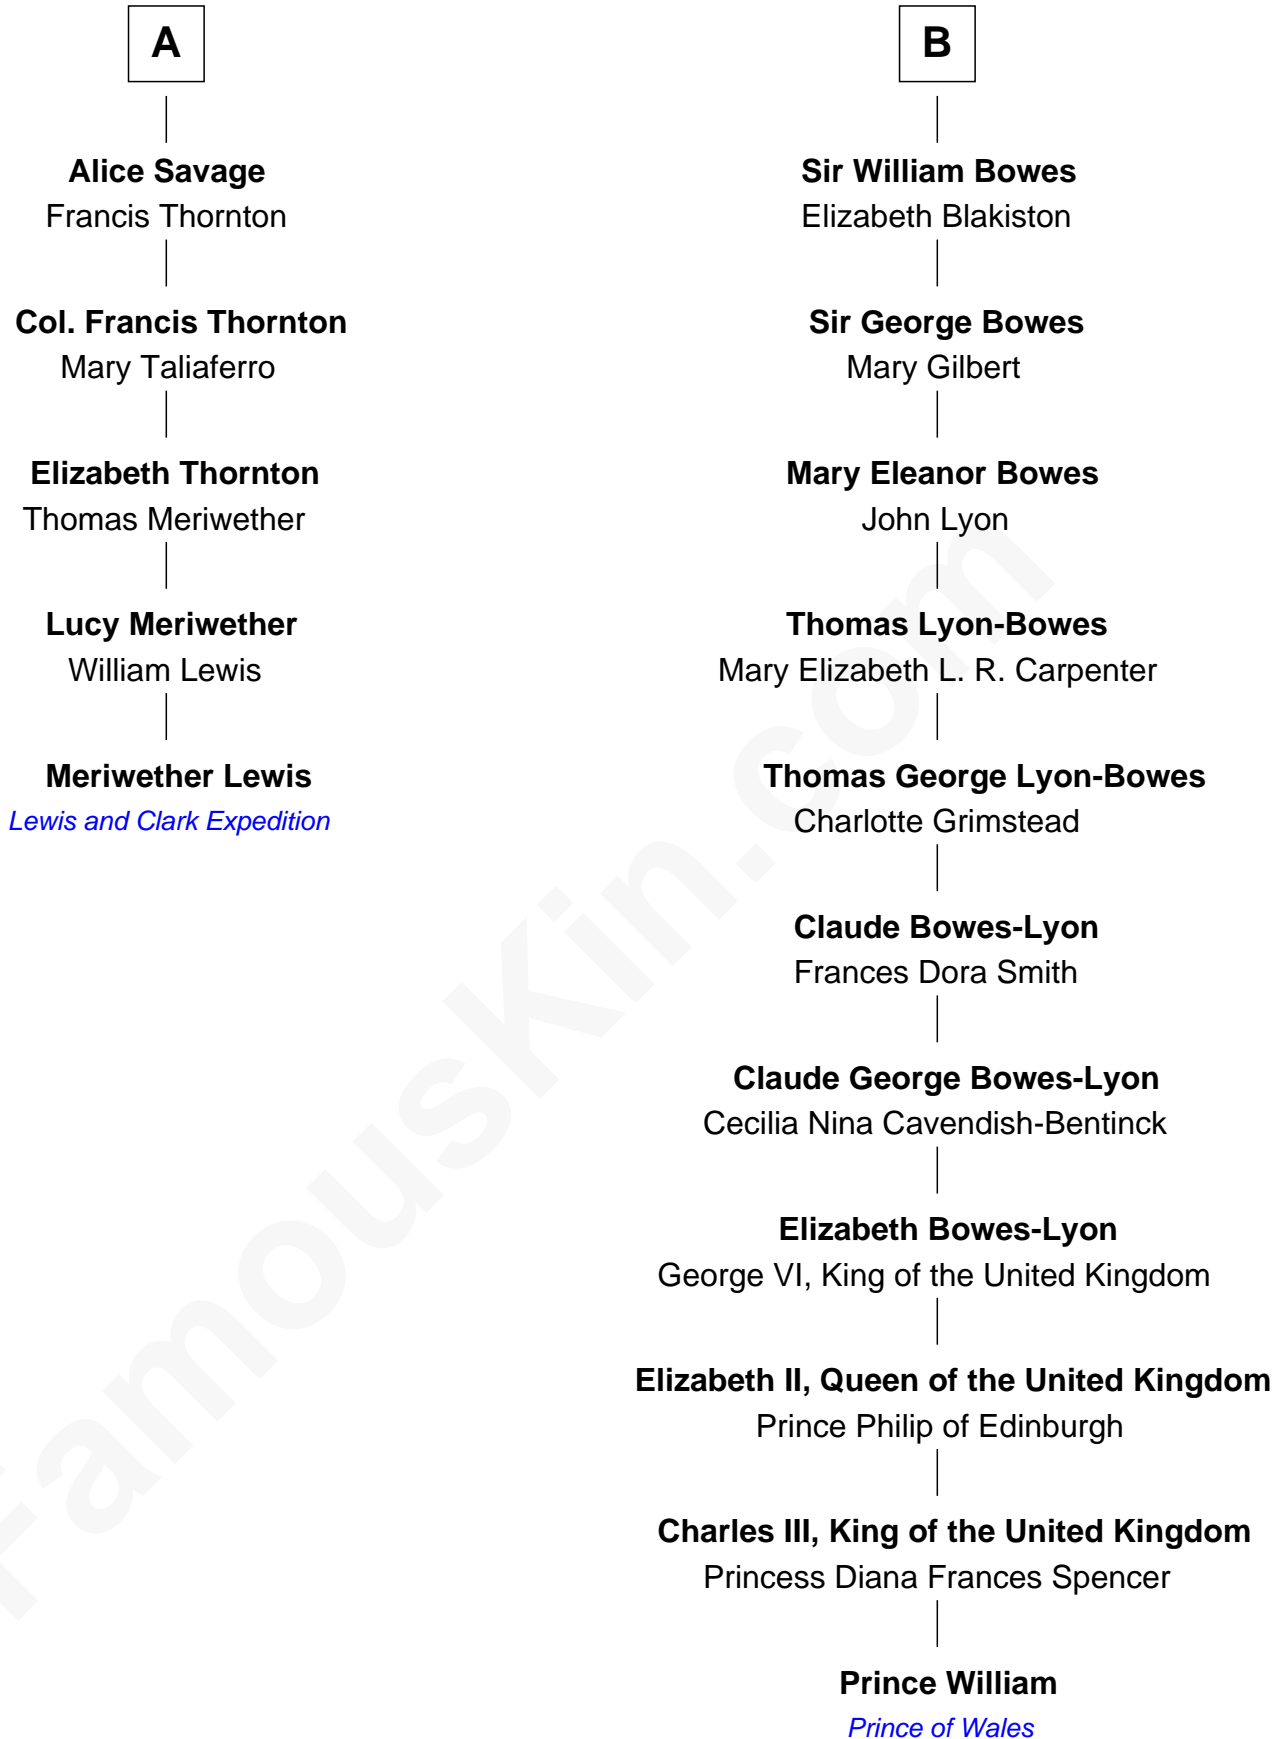

# FamousKin.com Relationship Chart of

**Meriwether Lewis**

*Lewis and Clark Expedition*

11th cousin 6 times removed of

**Prince William**

*Prince of Wales*

**Sir Thomas Stanley**

Joan Goushill

**Katherine Stanley**

Sir John Savage

**Sir Christopher Savage**

Anne Stanley

**Sir Christopher Savage**

Anne Lygon

**Francis Savage**

Anne Sheldon

Sir William Troutbeck

**Adam Troutbeck**

Joan Molyneux

**Margaret Troutbeck**

Sir John Talbot

**Sir John Talbot**

Frances Giffard

**Jane Talbot**

Sir George Bowes

**Thomas Bowes**

Anne Warcop

**Thomas Bowes**

Anne Maxton

**B**

William photo by [InSapphoWeTrust](#) [\(CC BY-SA 2.0\)](#)