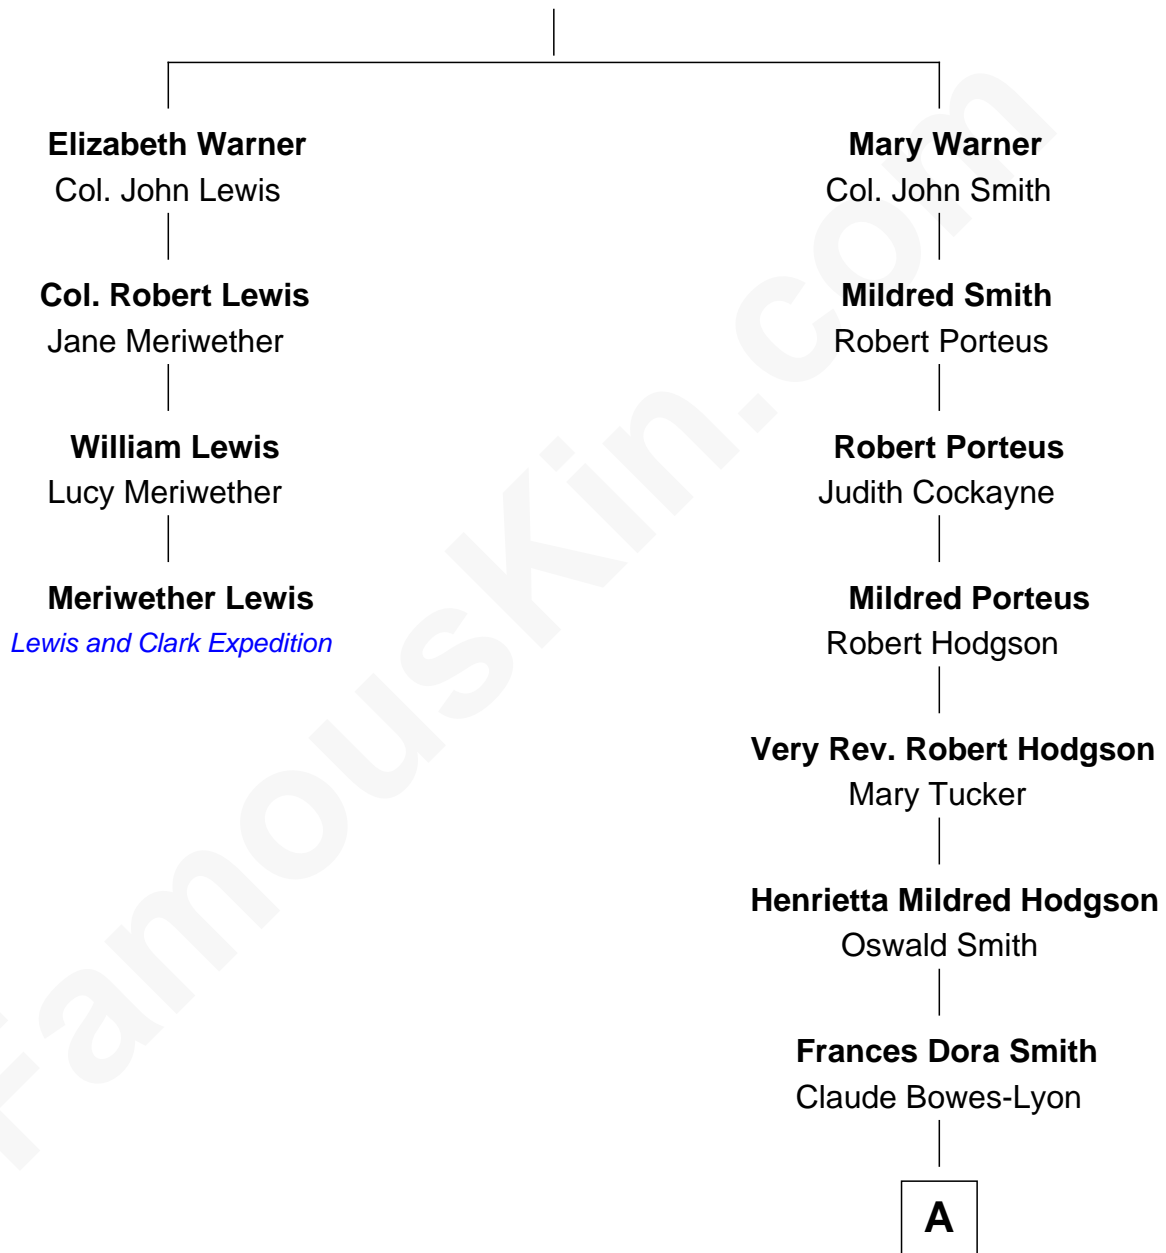

# FamousKin.com Relationship Chart of

**Meriwether Lewis**

*Lewis and Clark Expedition*

3rd cousin 8 times removed of

**Prince William**

*Prince of Wales*

**Col. Augustine Warner**

Mildred Reade

A

**Claude George Bowes-Lyon**  
Cecilia Nina Cavendish-Bentinck

**Elizabeth Bowes-Lyon**  
George VI, King of the United Kingdom

**Elizabeth II, Queen of the United Kingdom**  
Prince Philip of Edinburgh

**Charles III, King of the United Kingdom**  
Princess Diana Frances Spencer

**Prince William**  
*Prince of Wales*