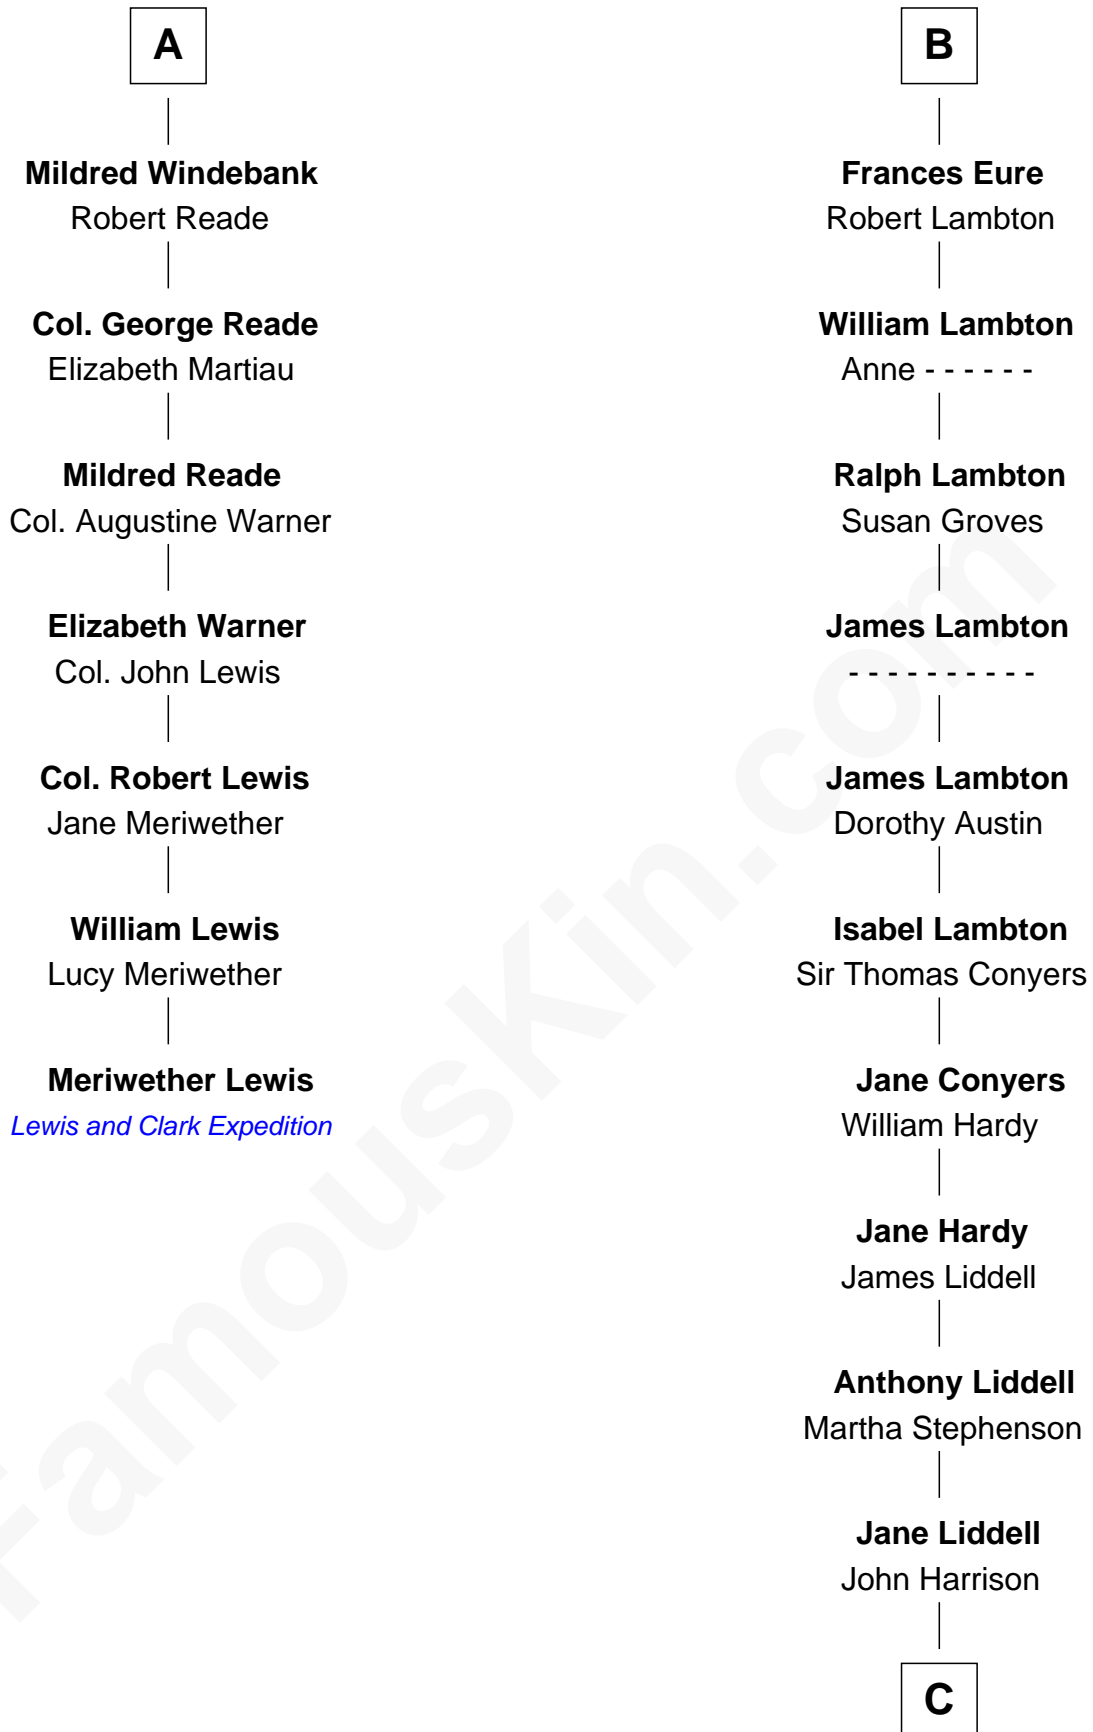

FamousKin.com Relationship Chart of

Meriwether Lewis

Lewis and Clark Expedition

13th cousin 8 times removed of

Catherine Middleton

Princess of Wales

Sir William de Aton

Isabel de Percy

C

John Harrison

Jane Hill

Thomas Harrison

Elizabeth Mary Temple

Dorothy Harrison

Ronald John James Goldsmith

Carole Elizabeth Goldsmith