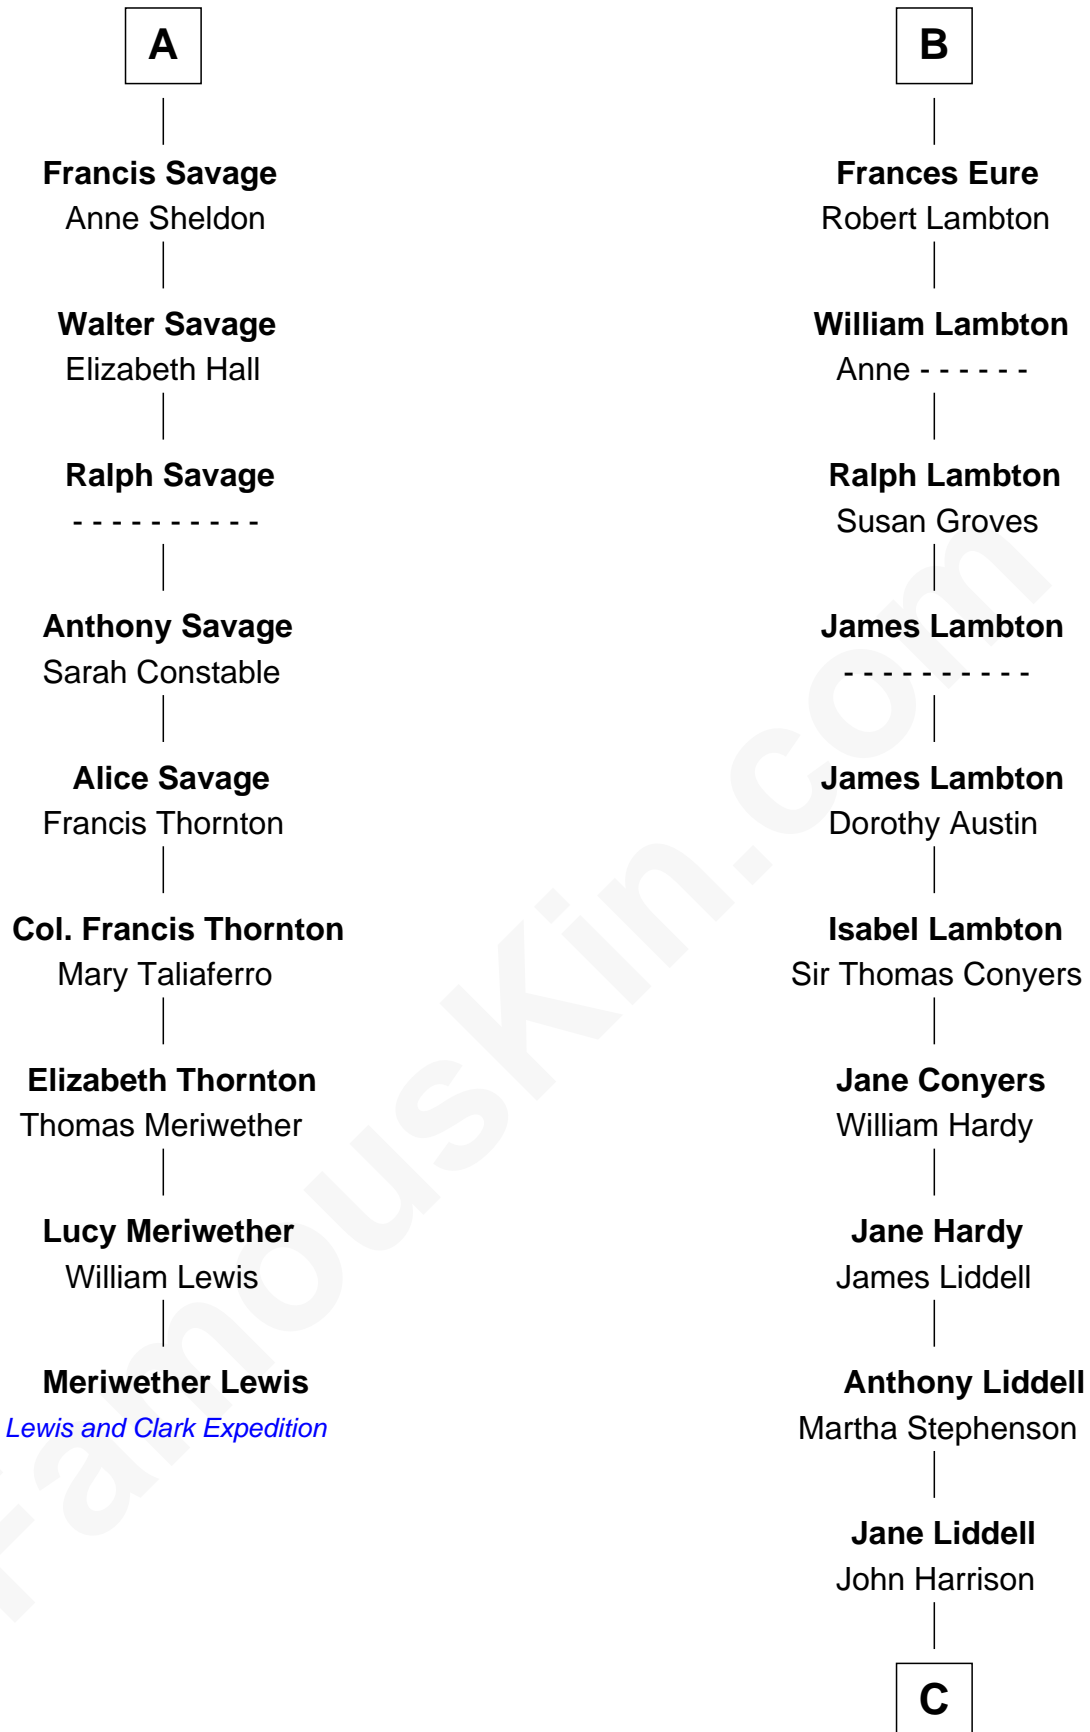

# FamousKin.com Relationship Chart of

**Meriwether Lewis**

*Lewis and Clark Expedition*

15th cousin 6 times removed of

**Catherine Middleton**

*Princess of Wales*

**Edmund Fitzalan**

Alice de Warenne

**Richard Fitzalan**  
Eleanor Plantagenet

**Sir Richard Fitzalan**  
Elizabeth de Bohun

**Elizabeth Fitzalan**  
Sir Robert Goushill

**Joan Goushill**  
Sir Thomas Stanley

**Katherine Stanley**  
Sir John Savage

**Sir Christopher Savage**  
Anne Stanley

**Sir Christopher Savage**  
Anne Lygon

**A**

**Aline Fitzalan**  
Sir Roger le Strange

**Lucy le Strange**  
Sir William Willoughby

**Margery Willoughby**  
Sir William FitzHugh

**Maud FitzHugh**  
Sir William Bowes

**Sir Ralph Bowes**  
Margery Conyers

**Sir Ralph Bowes**  
Elizabeth Clifford

**Margery Bowes**  
Sir Ralph Eure

**B**

C

**John Harrison**

Jane Hill