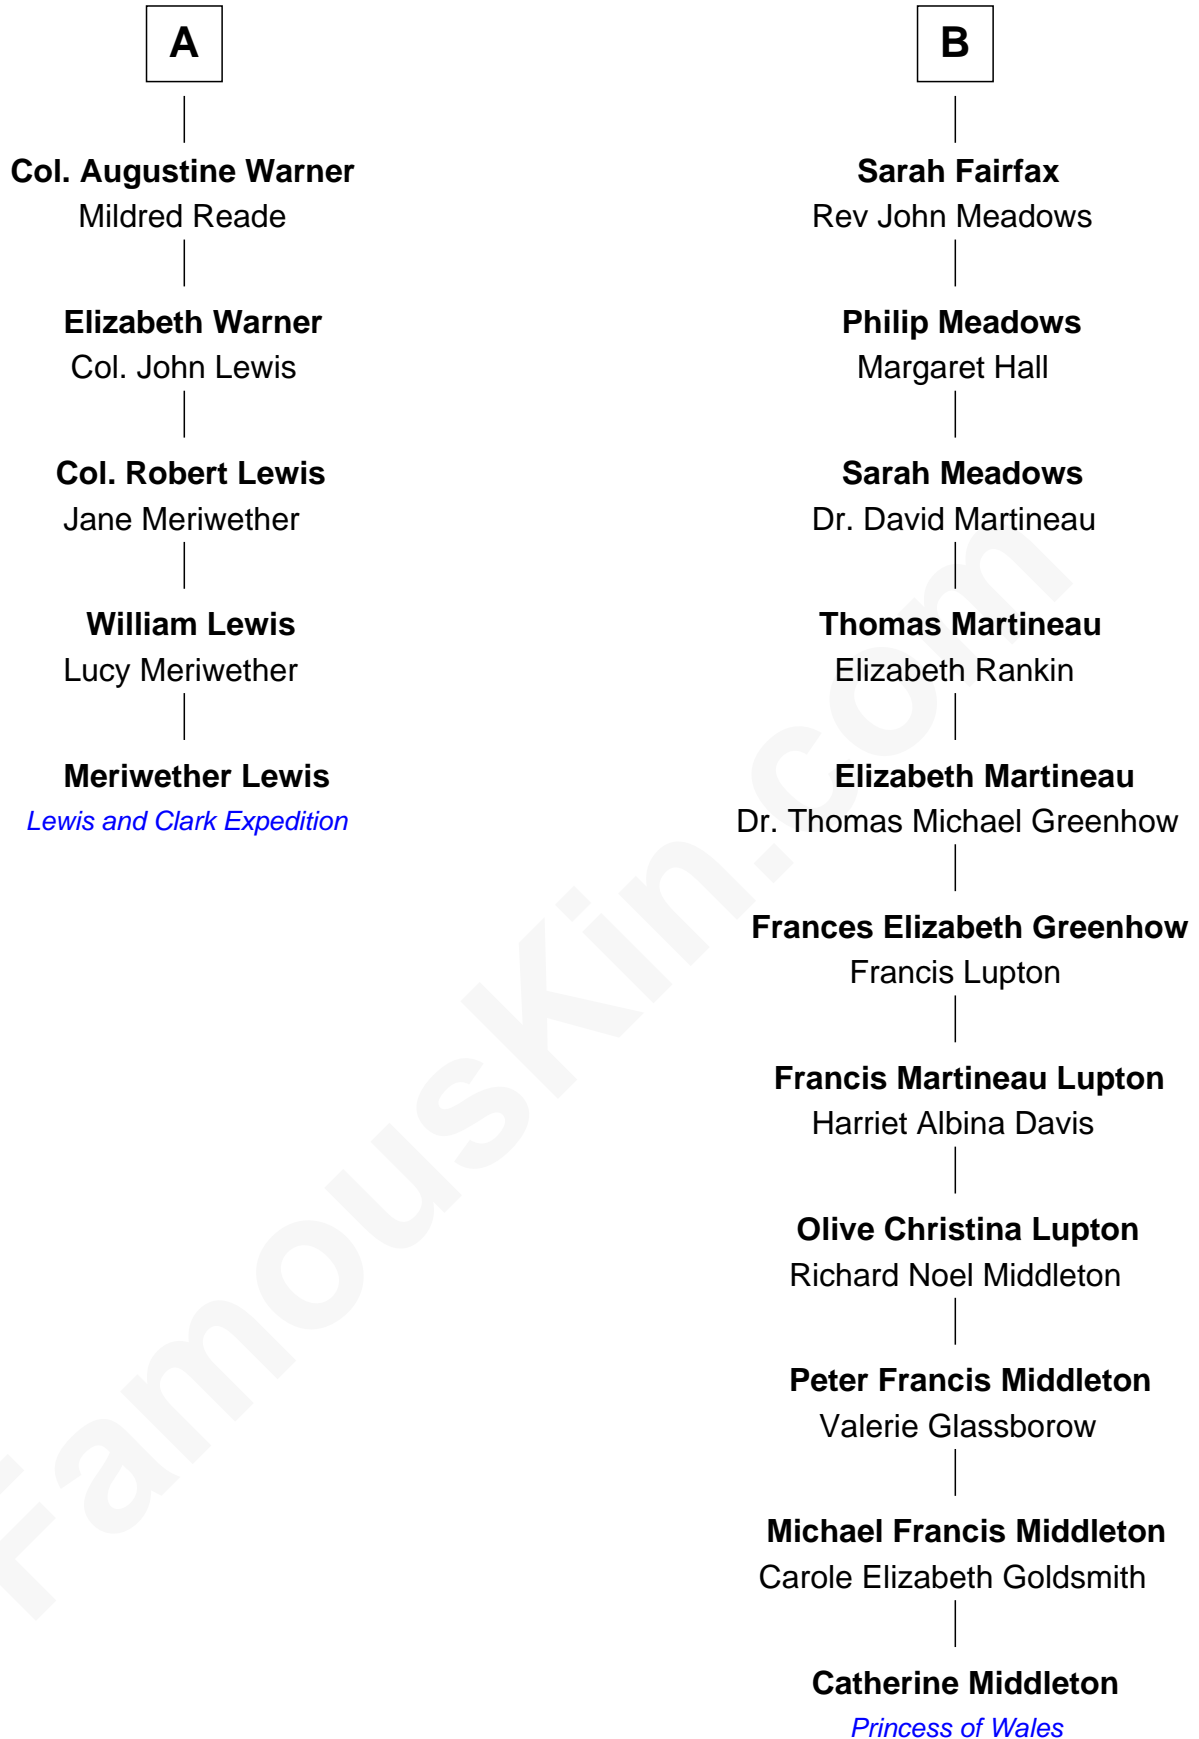

FamousKin.com Relationship Chart of

Meriwether Lewis

Lewis and Clark Expedition

11th cousin 6 times removed of

Catherine Middleton

Princess of Wales

Richard Sherburne

Alice Hamerton

Isabel Sherburne

John Townley

Laurence Townley

Henry Townley

Laurence Townley

Hellen Hesketh

Laurence Townley

Margaret Hartley

Sir Thomas Fairfax

Sir Thomas Fairfax

Agnes Gascoigne

William Fairfax

John Fairfax

Mary Birch

Rev. Benjamin Fairfax

Sarah Galliard

Benjamin Fairfax

Bridget Stringer

B

Catherine Middleton photo by [Pat Pilon](#) ([CC BY 2.0](#))