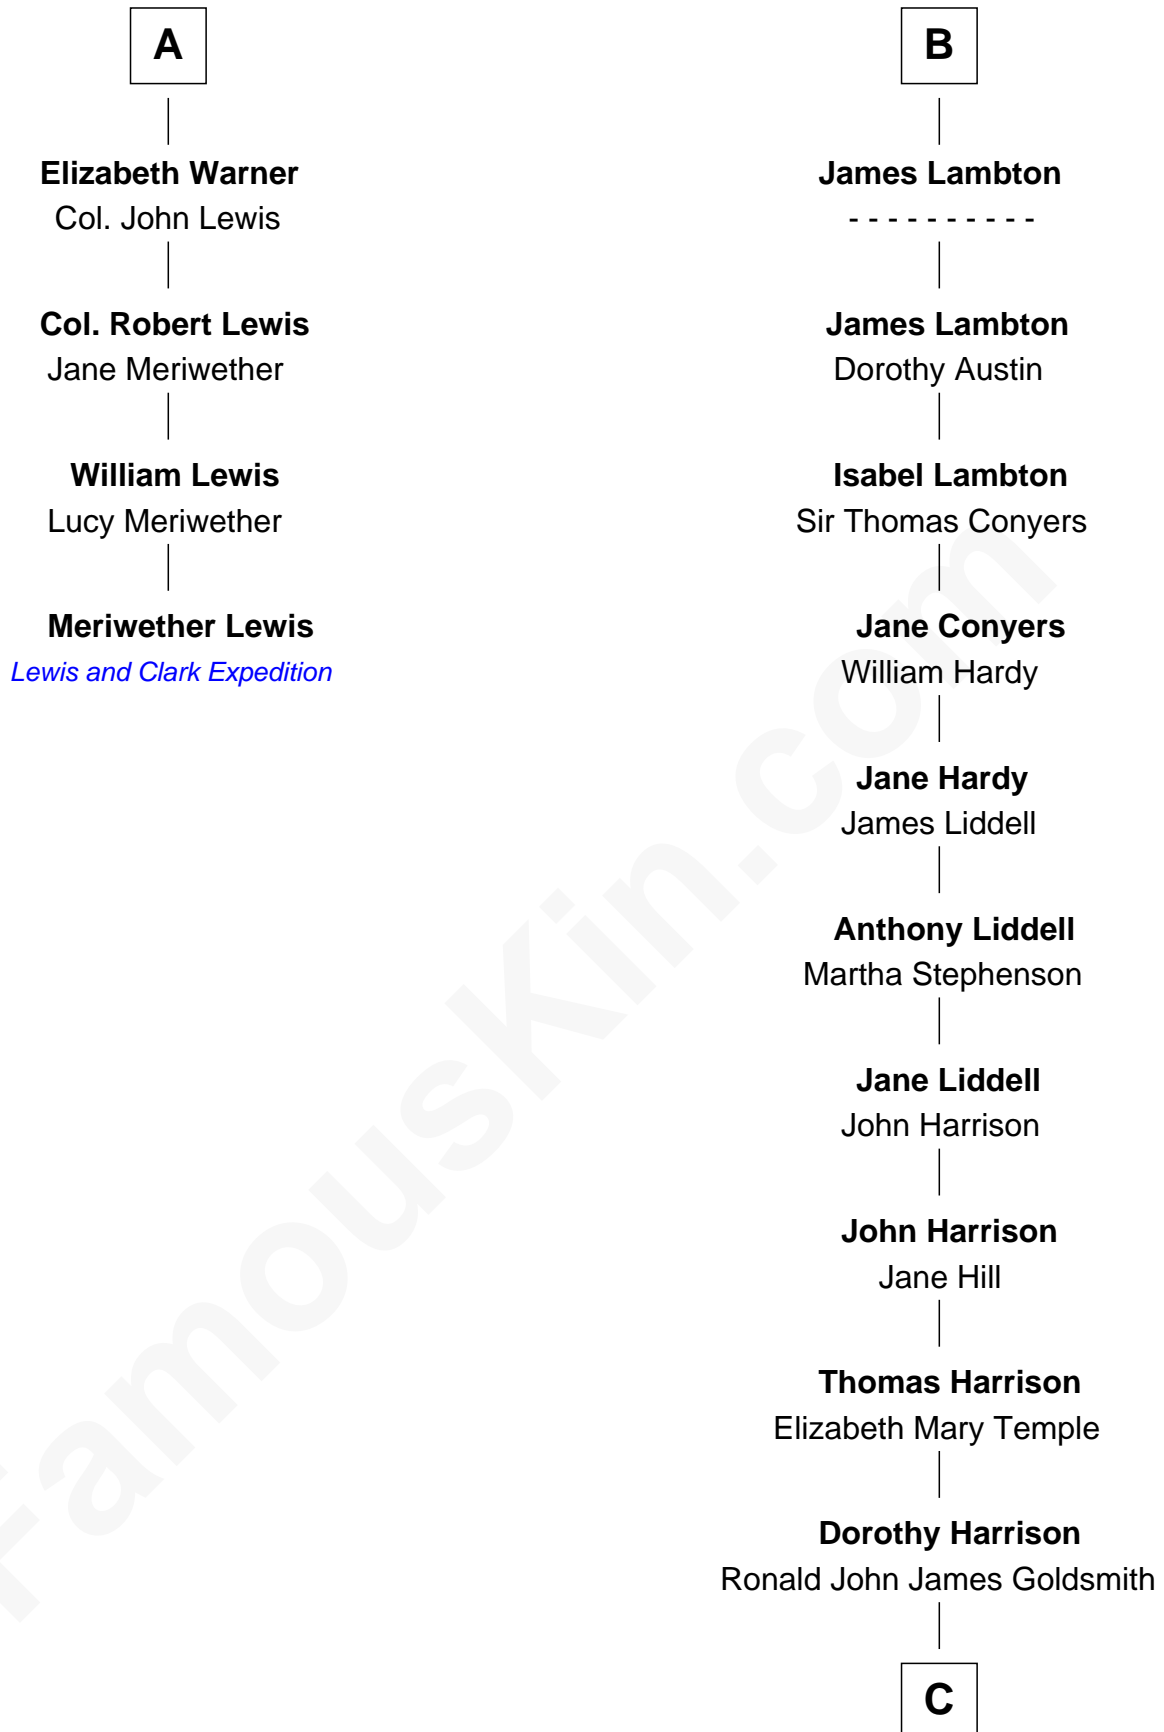

FamousKin.com Relationship Chart of

Meriwether Lewis

Lewis and Clark Expedition

10th cousin 8 times removed of

Catherine Middleton

Princess of Wales

Sir Lionel de Welles

Joan de Waterton

C

Carole Elizabeth Goldsmith

Michael Francis Middleton

Catherine Middleton

Princess of Wales

FamousKin.com