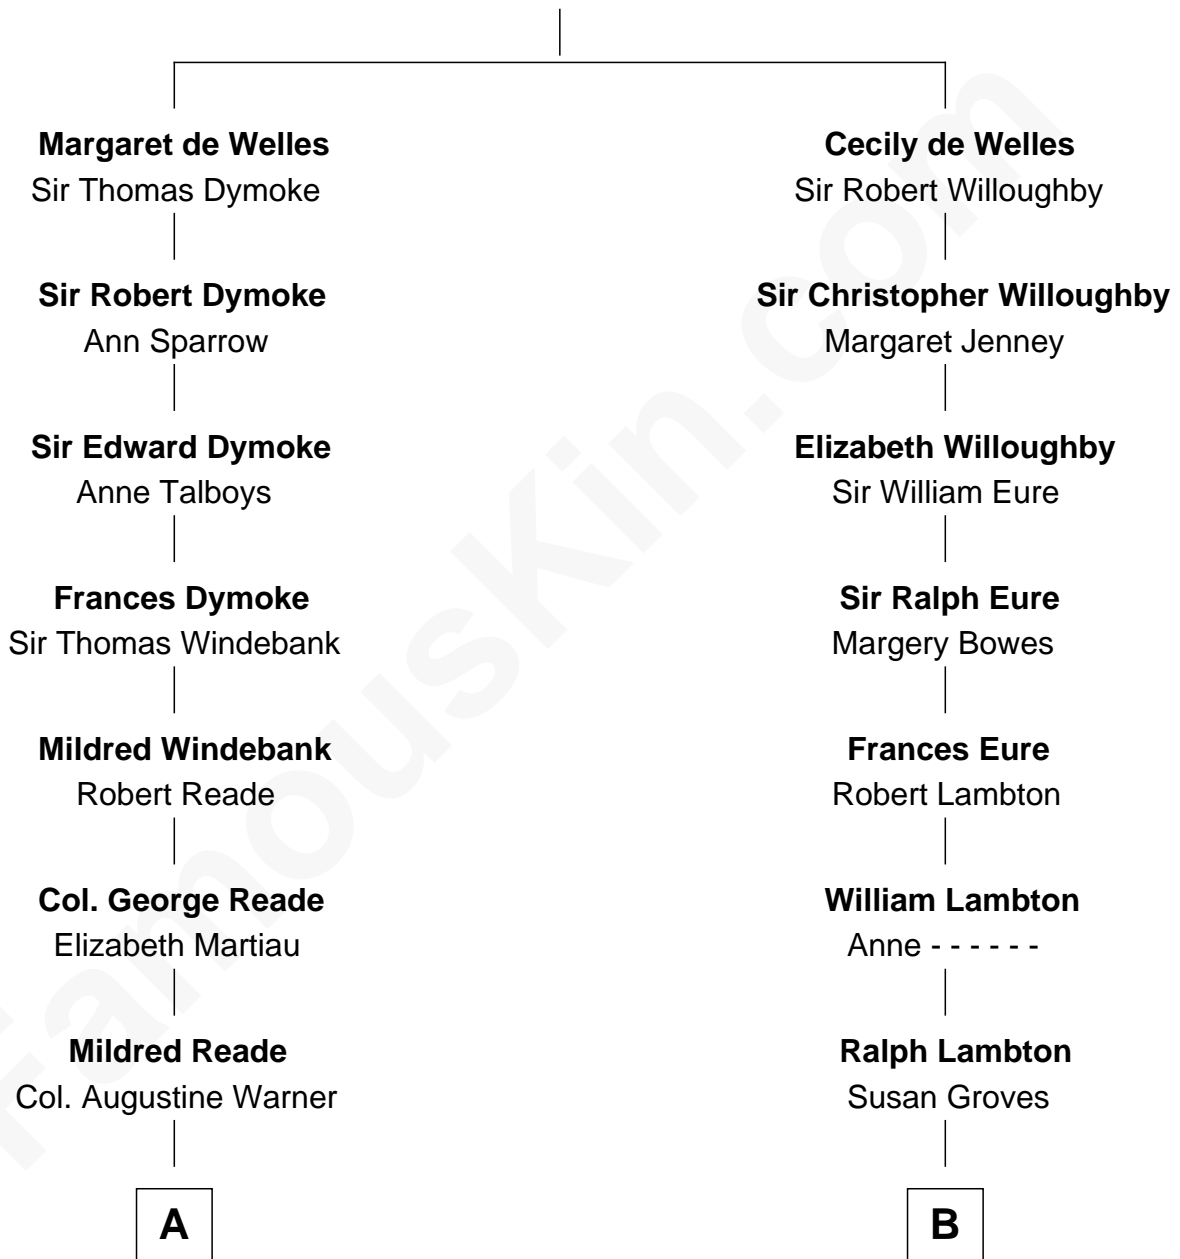

FamousKin.com Relationship Chart of

Meriwether Lewis

Lewis and Clark Expedition

10th cousin 8 times removed of

Catherine Middleton

Princess of Wales

Sir Lionel de Welles

Joan de Waterton

C

Carole Elizabeth Goldsmith

Michael Francis Middleton

Catherine Middleton

Princess of Wales

FamousKin.com