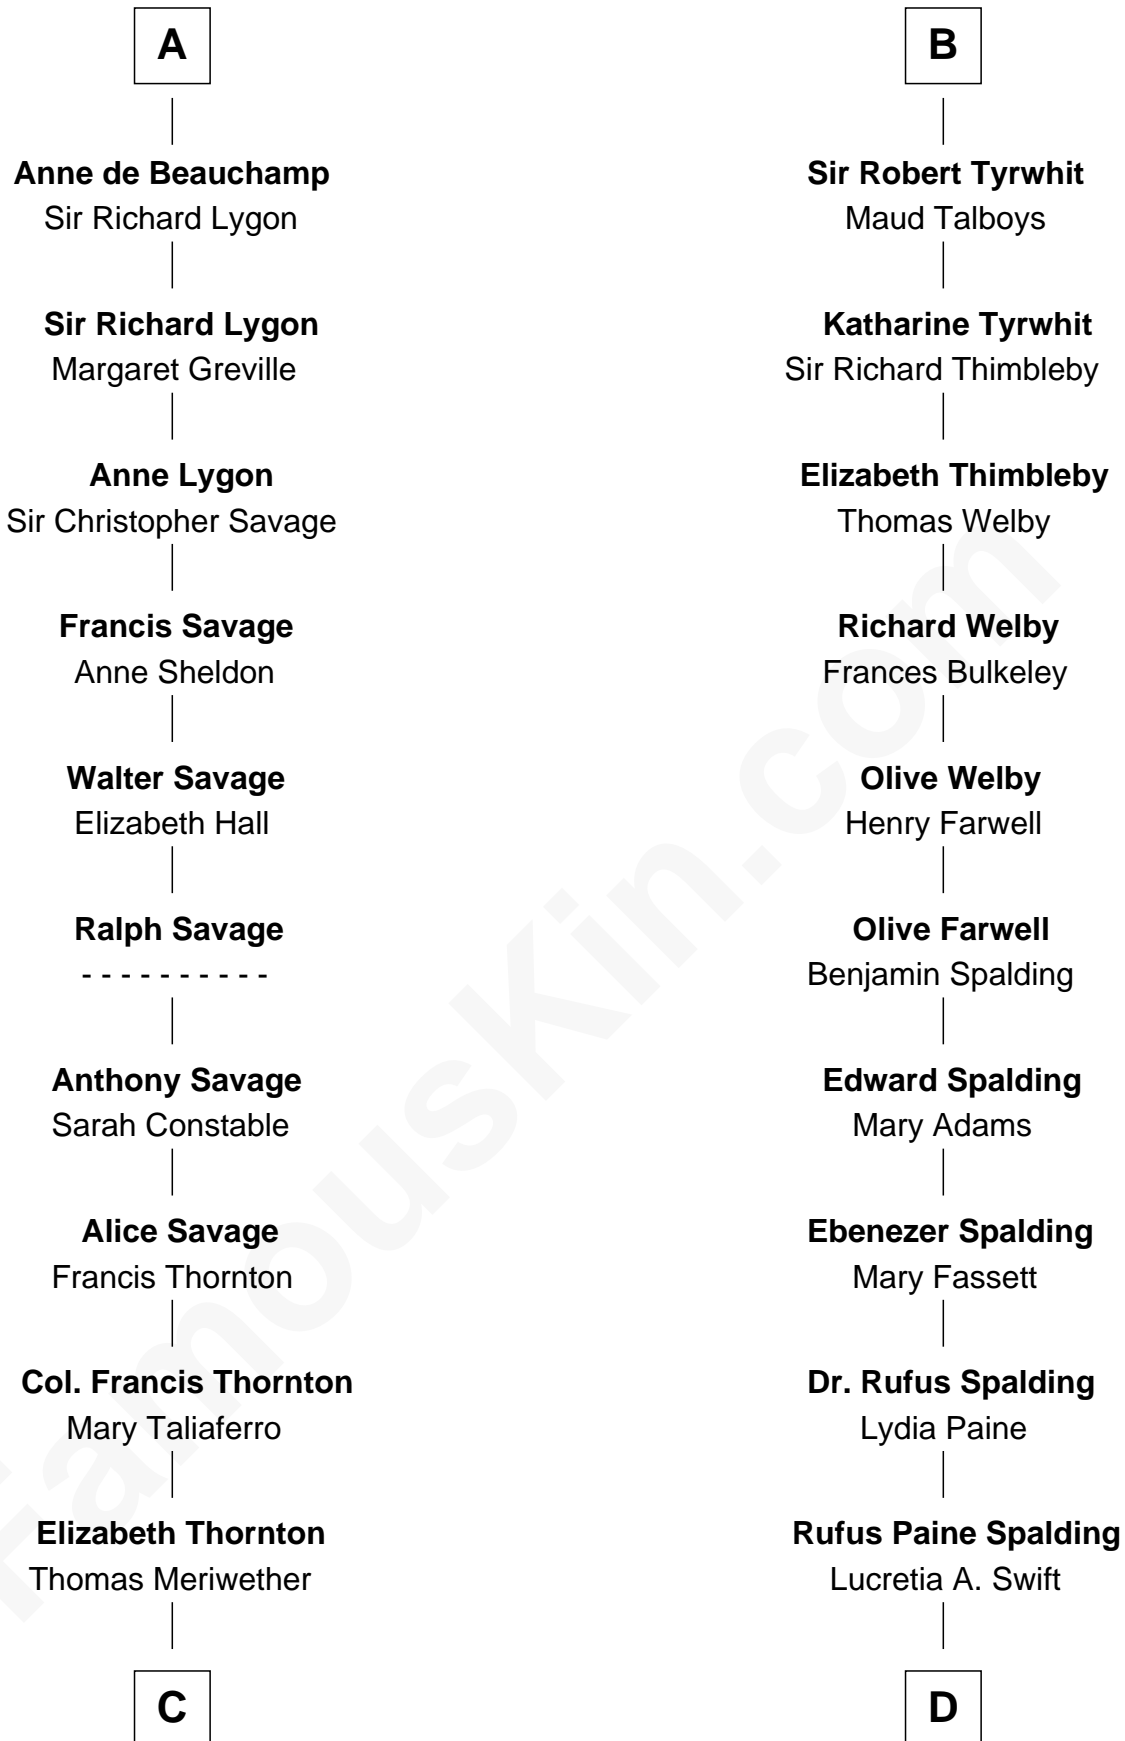

FamousKin.com Relationship Chart of

Meriwether Lewis

Lewis and Clark Expedition

18th cousin of

William Rufus Day

36th U.S. Secretary of State

Sir Hugh le Despencer
Isabella de Beauchamp

Hugh le Despencer
Eleanor de Clare

Sir Edward le Despencer
Anne de Ferrers

Edward Despencer
Elizabeth Burghersh

Margaret Despencer
Robert de Ferrers

Sir Edmund Ferrers
Ellen Roche

Margaret Ferrers
John de Beauchamp

Sir Richard de Beauchamp
Elizabeth Stafford

A

Sir Philip le Despencer
Margaret de Goushill

Sir Philip le Despencer
Joan de Cobham

Sir Philip le Despencer
Elizabeth - - - - -

Sir Philip le Despencer
Elizabeth de Tibetot

Margery Despencer
Sir Roger Wentworth

Agnes Wentworth
Sir Robert Constable

Anne Constable
William Tyrwhit

B

C

Lucy Meriwether

William Lewis

Meriwether Lewis

Lewis and Clark Expedition