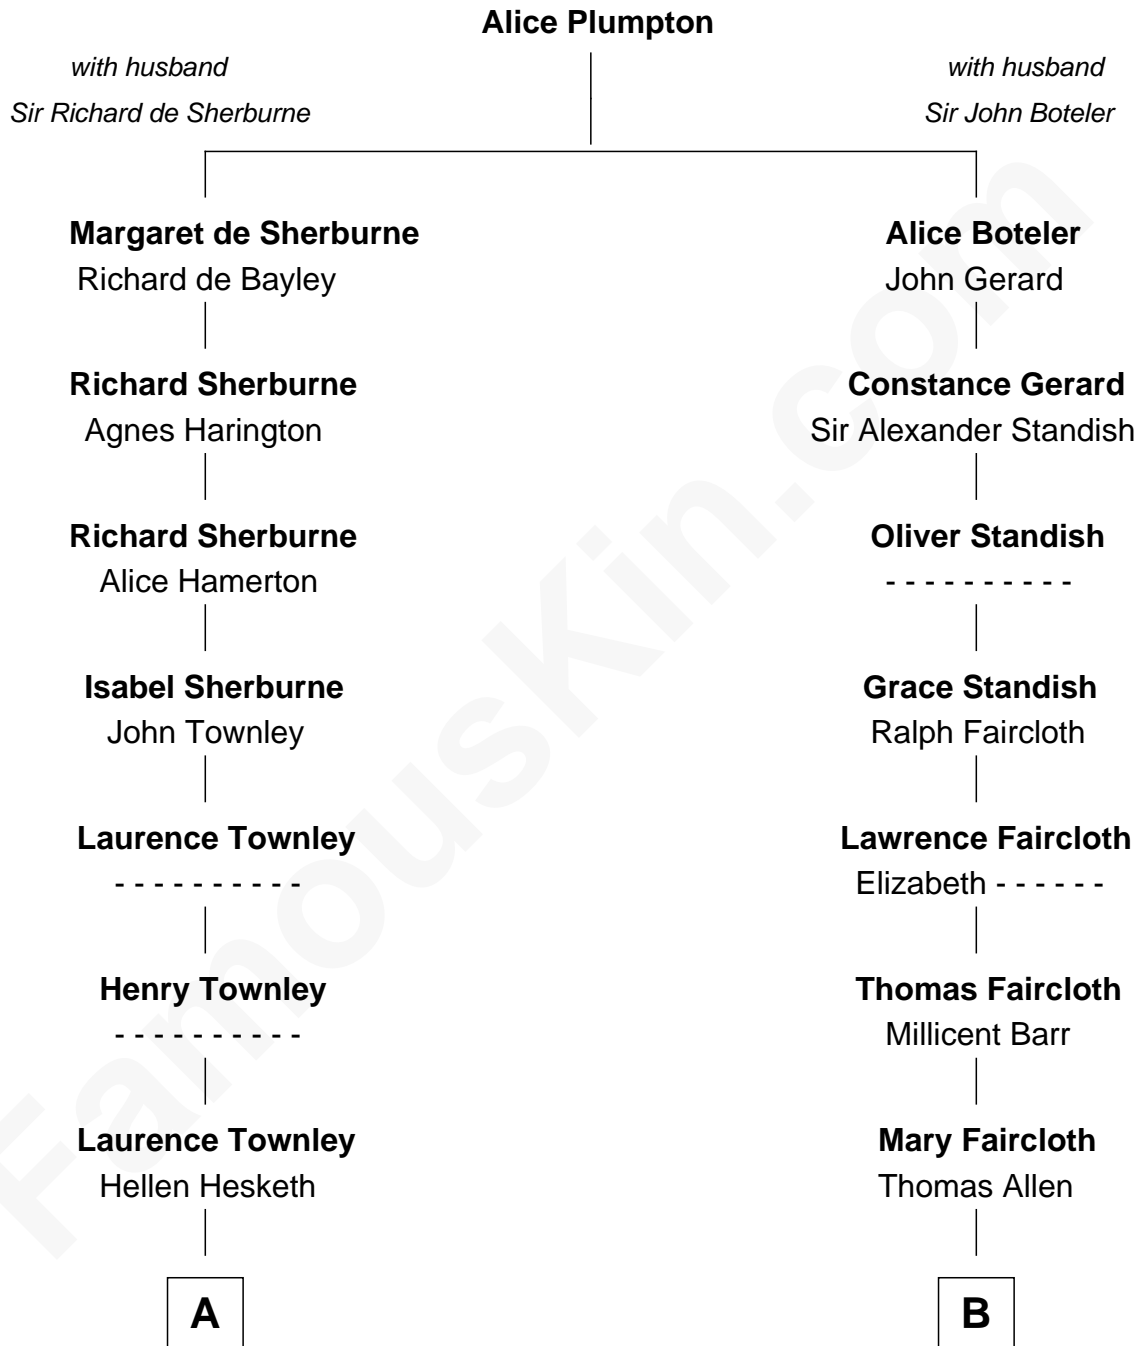

FamousKin.com Relationship Chart of

Meriwether Lewis

Lewis and Clark Expedition

14th cousin 5 times removed of

Harry Chapin

Singer and Songwriter

C

James Ormsbee Chapin

Abigail Beal Forbes

James Forbes Chapin

Jeanne Elspeth Burke

Harry Chapin

Singer and Songwriter

FamousKin.com