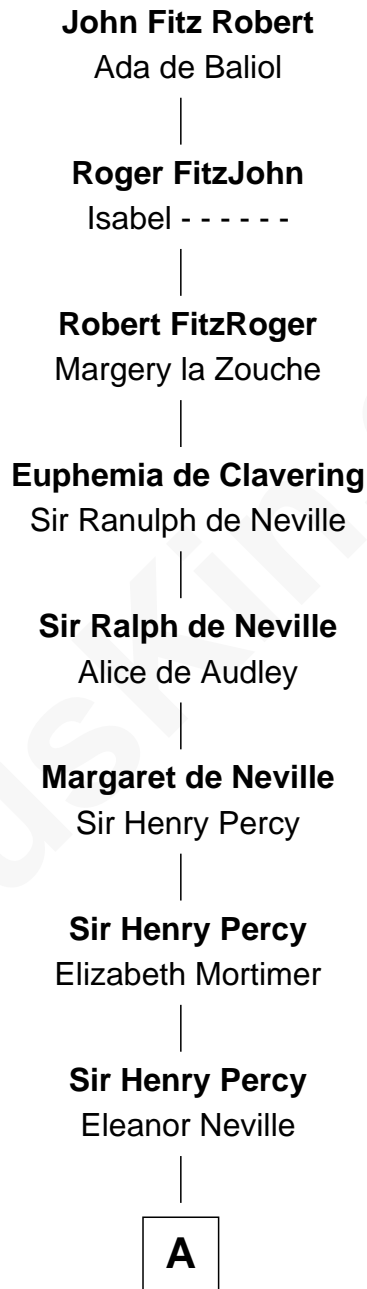

FamousKin.com Relationship Chart of

Meriwether Lewis

Lewis and Clark Expedition

17th Great-grandson of

John Fitz Robert

Magna Carta Surety

A

—
Sir Henry Percy
Eleanor Poynings

—
Margaret Percy
Sir William Gascoigne

—
Elizabeth Gascoigne
Sir George Talboys

—
Anne Talboys
Sir Edward Dymoke

—
Frances Dymoke
Sir Thomas Windebank

—
Mildred Windebank
Robert Reade

—
Col. George Reade
Elizabeth Martiau

—
Mildred Reade
Col. Augustine Warner

—
Elizabeth Warner
Col. John Lewis

—
Col. Robert Lewis
Jane Meriwether

B

B

|
William Lewis
Lucy Meriwether

|
Meriwether Lewis
Lewis and Clark Expedition

FamousKin.com