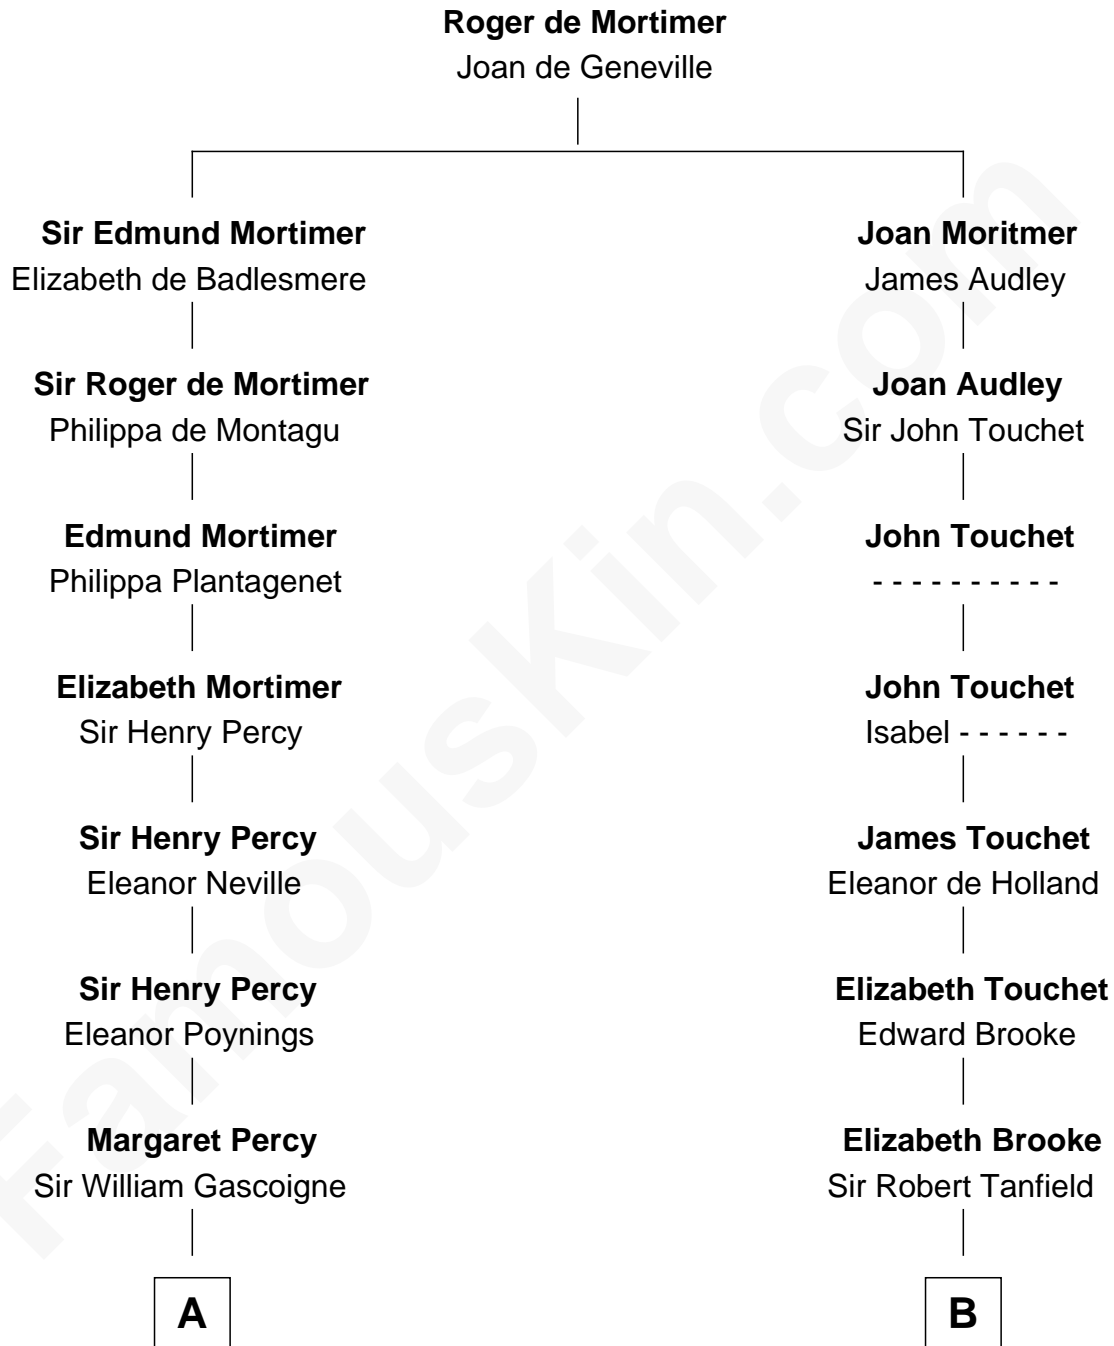

FamousKin.com Relationship Chart of

Meriwether Lewis

Lewis and Clark Expedition

16th cousin 2 times removed of

John Marshall

4th Chief Justice of the U.S. Supreme Court

C

|
Mary Randolph Keith
Col. Thomas Marshall

|
John Marshall
U.S. Supreme Court Chief Justice

FamousKin.com