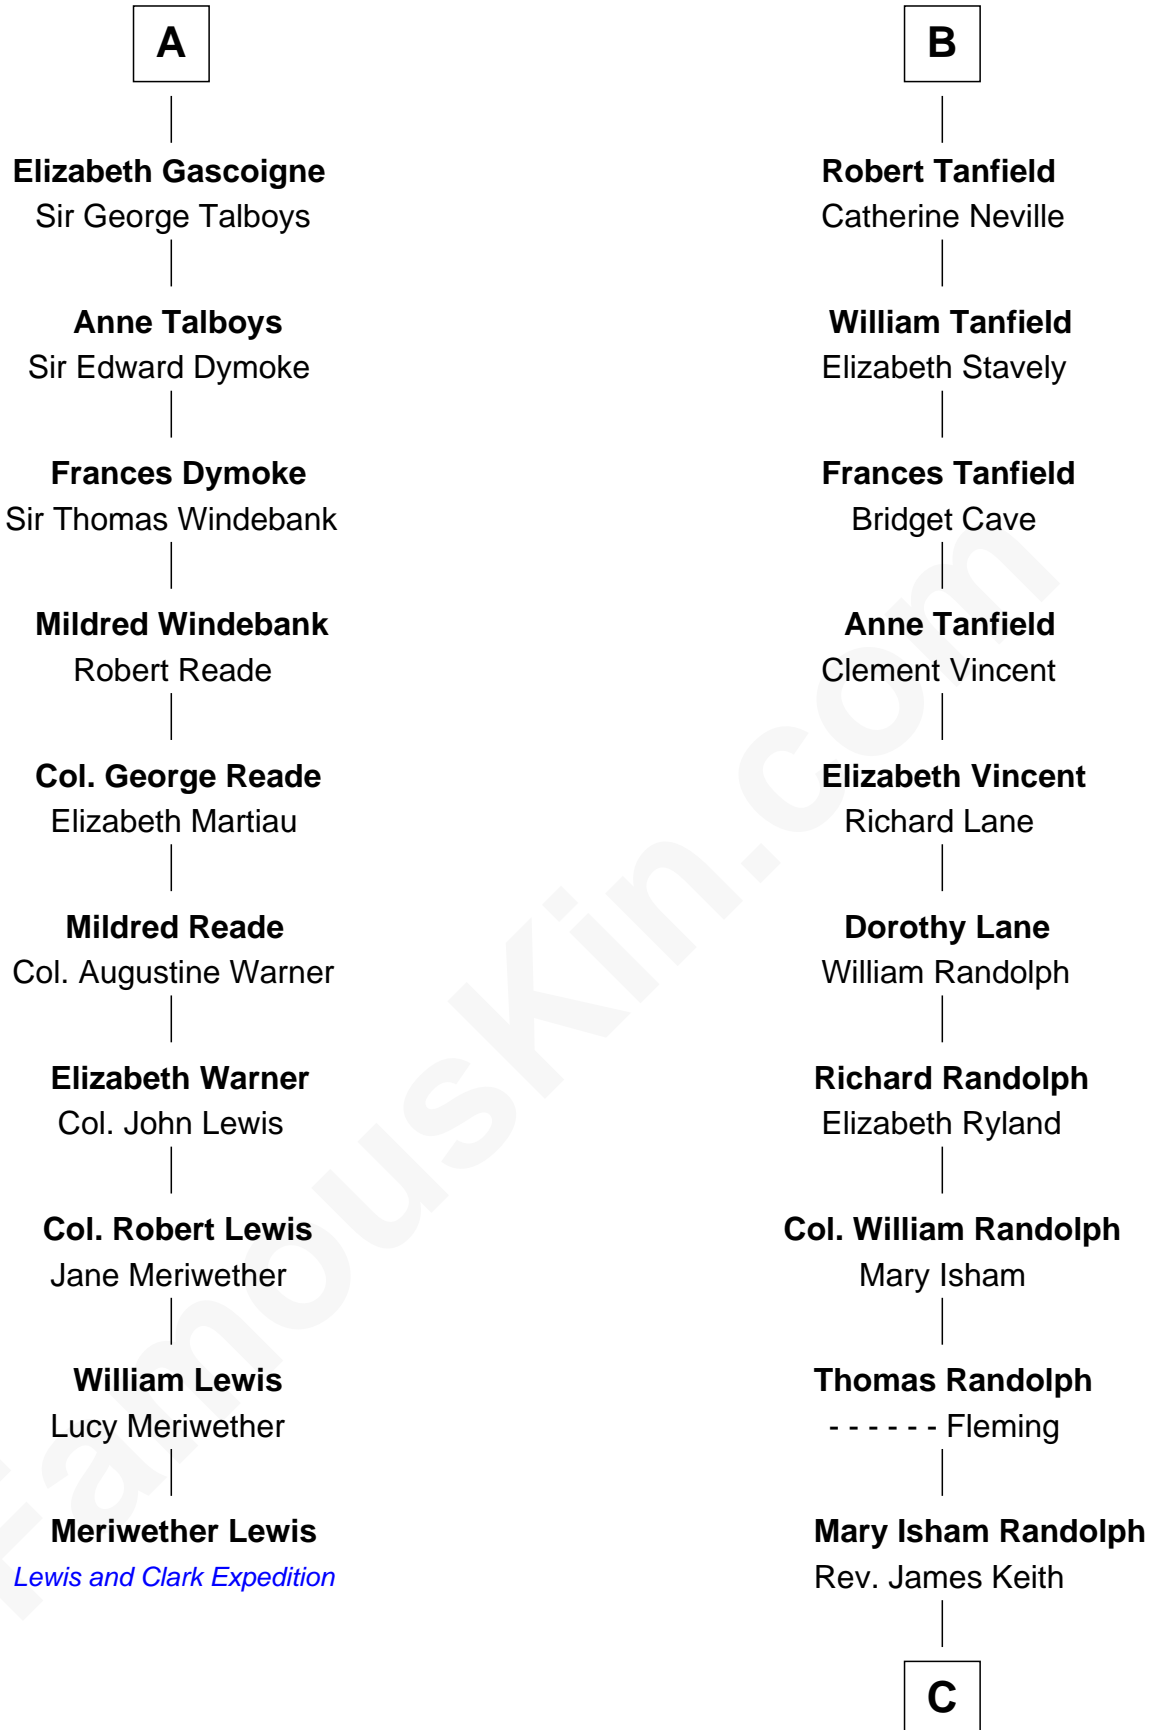

FamousKin.com Relationship Chart of

Meriwether Lewis

Lewis and Clark Expedition

16th cousin 2 times removed of

John Marshall

4th Chief Justice of the U.S. Supreme Court

C

|
Mary Randolph Keith
Col. Thomas Marshall