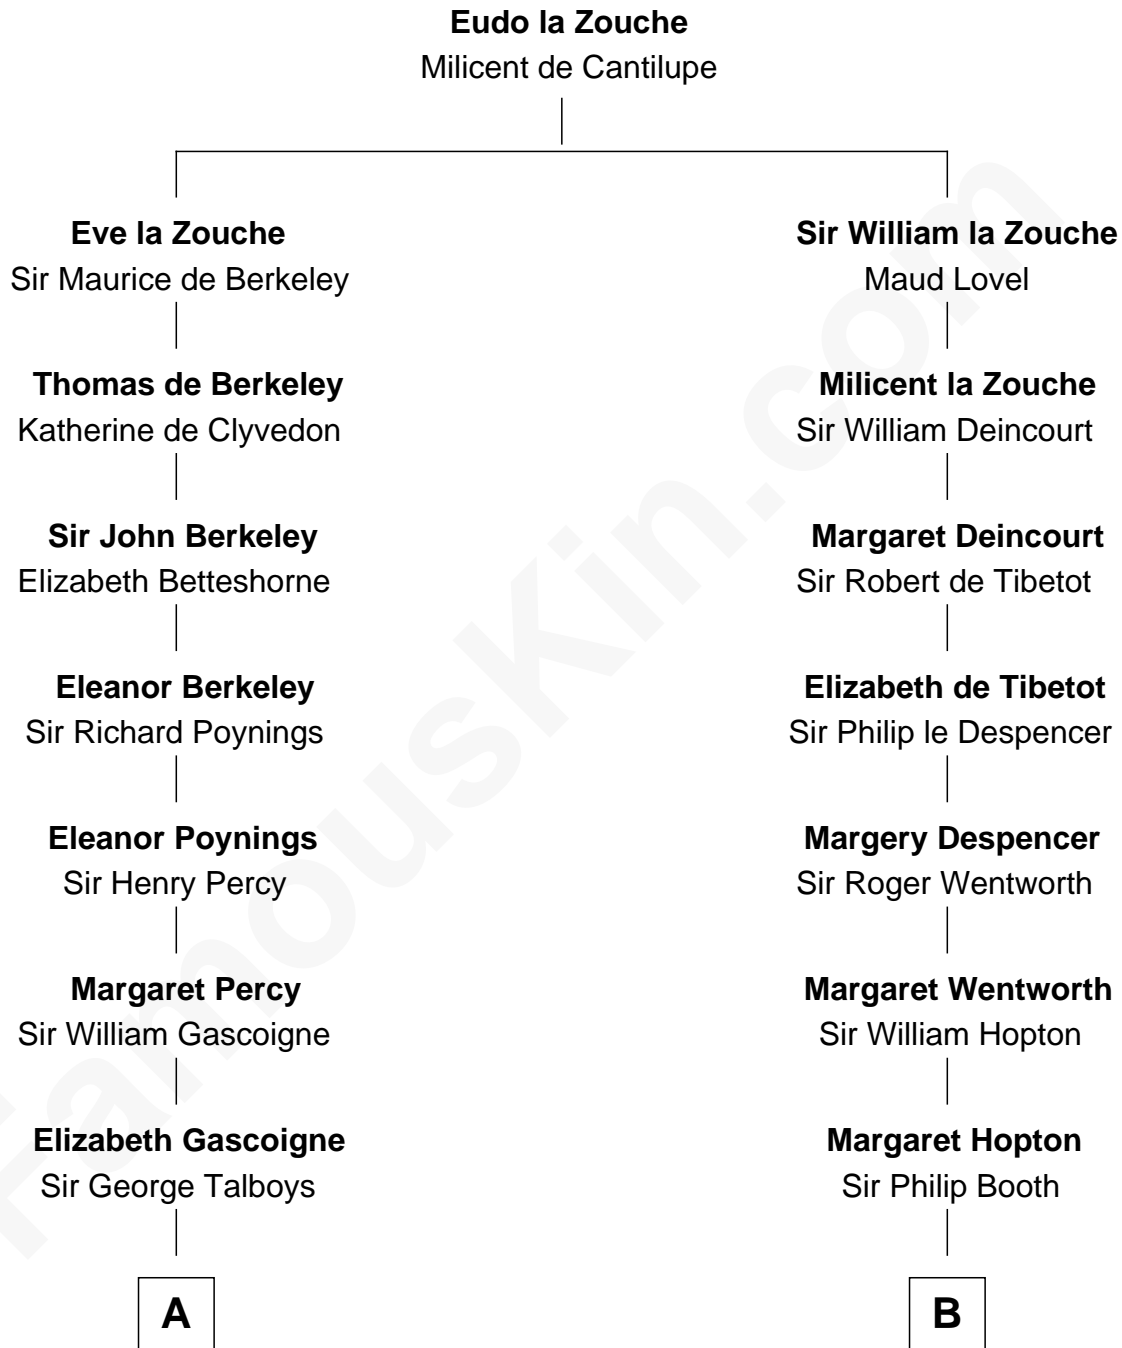

# FamousKin.com Relationship Chart of

**Meriwether Lewis**

*Lewis and Clark Expedition*

15th cousin 2 times removed of

**John Marshall**

*4th Chief Justice of the U.S. Supreme Court*

**A**

**Anne Talboys**  
Sir Edward Dymoke

**Frances Dymoke**  
Sir Thomas Windebank

**Mildred Windebank**  
Robert Reade

**Col. George Reade**  
Elizabeth Martiau

**Mildred Reade**  
Col. Augustine Warner

**Elizabeth Warner**  
Col. John Lewis

**Col. Robert Lewis**  
Jane Meriwether

**William Lewis**  
Lucy Meriwether

**Meriwether Lewis**  
*Lewis and Clark Expedition*

**B**

**Audrey Booth**  
Sir William de Lytton

**Sir Robert Lytton**  
Frances Cavalery

**Anne Lytton**  
Sir John Borlase