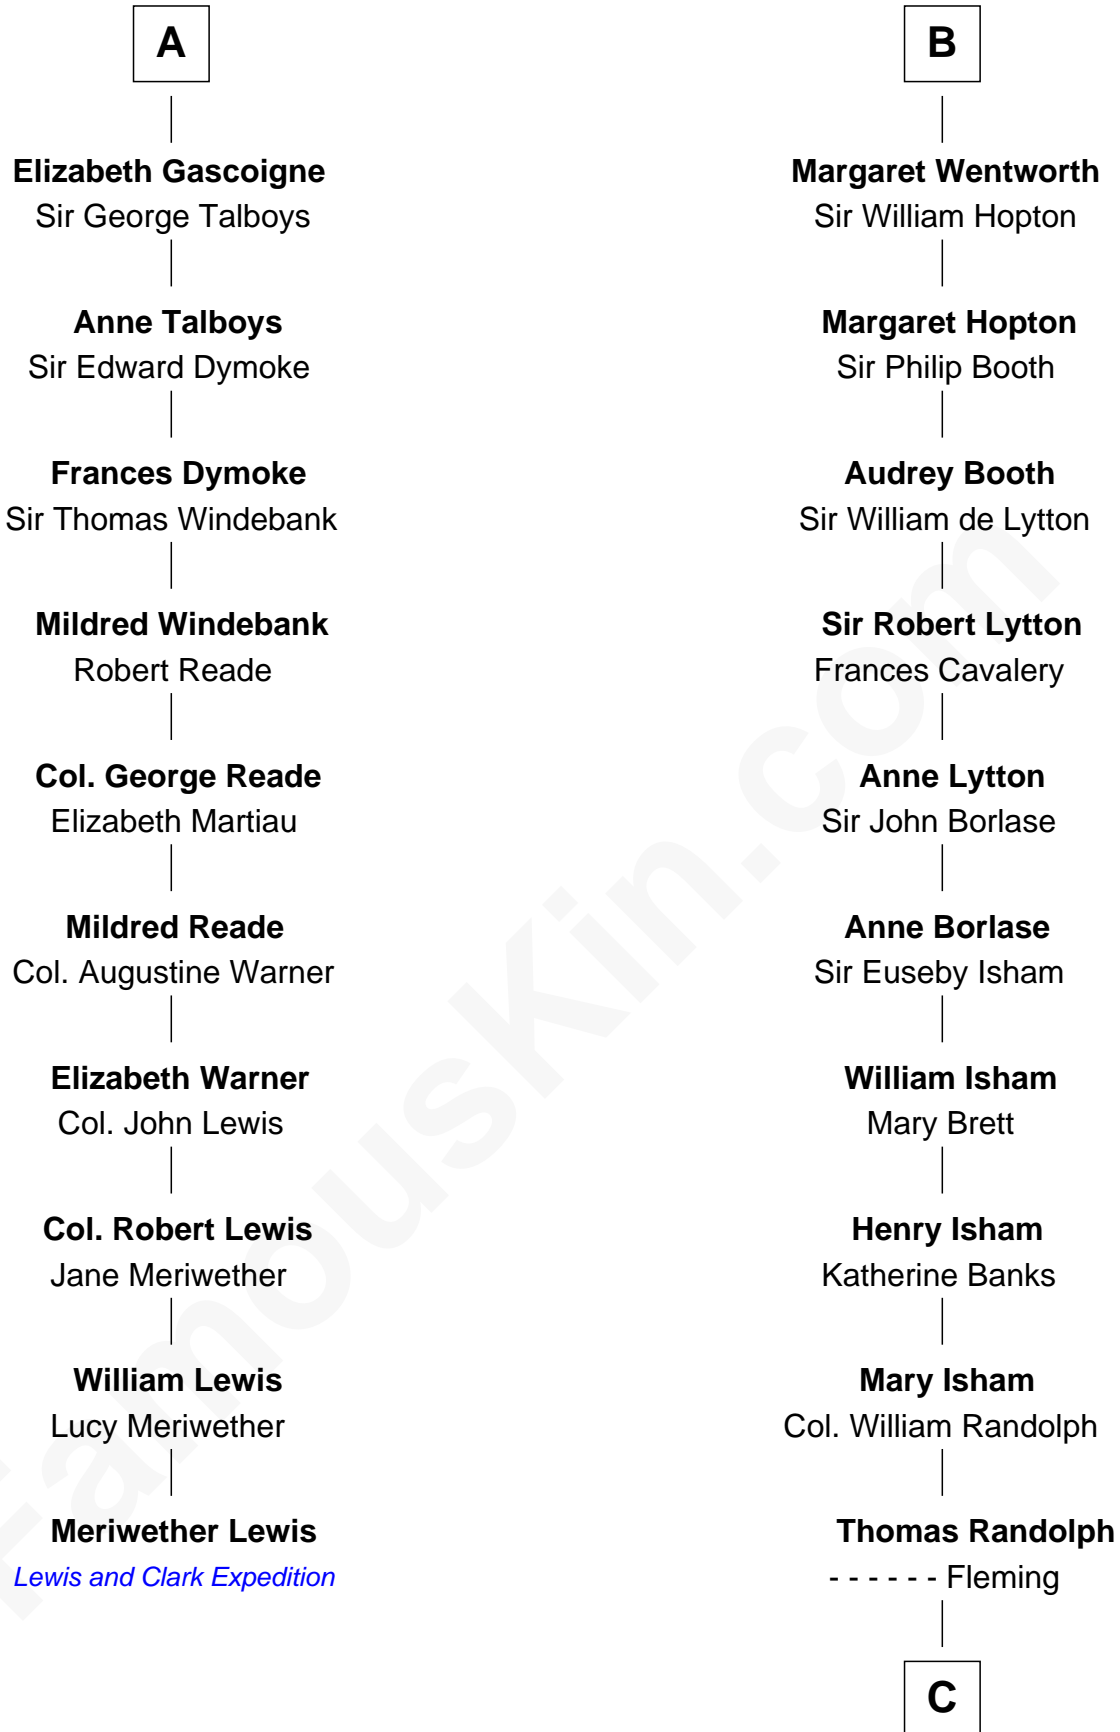

FamousKin.com Relationship Chart of

Meriwether Lewis

Lewis and Clark Expedition

16th cousin 3 times removed of

John Marshall

4th Chief Justice of the U.S. Supreme Court

C

—
Mary Isham Randolph

Rev. James Keith

—
Mary Randolph Keith

Col. Thomas Marshall

—
John Marshall

U.S. Supreme Court Chief Justice

FamousKin.com