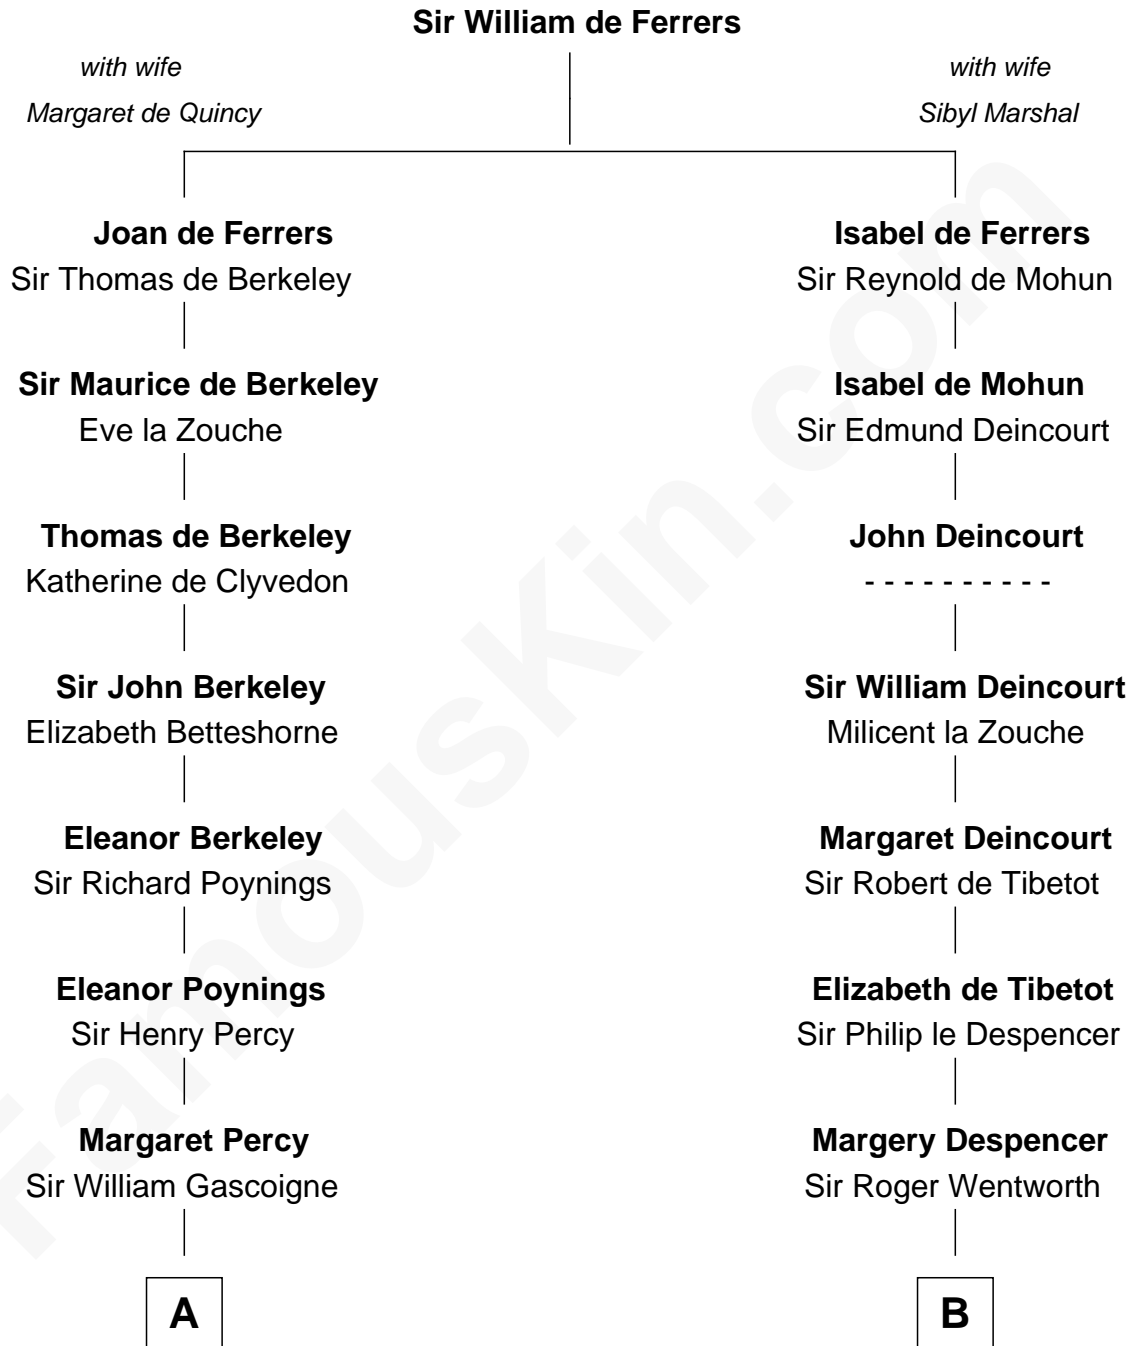

FamousKin.com Relationship Chart of

Meriwether Lewis

Lewis and Clark Expedition

16th cousin 3 times removed of

John Marshall

4th Chief Justice of the U.S. Supreme Court

C

—
Mary Isham Randolph

Rev. James Keith

—
Mary Randolph Keith

Col. Thomas Marshall

—
John Marshall

U.S. Supreme Court Chief Justice

FamousKin.com