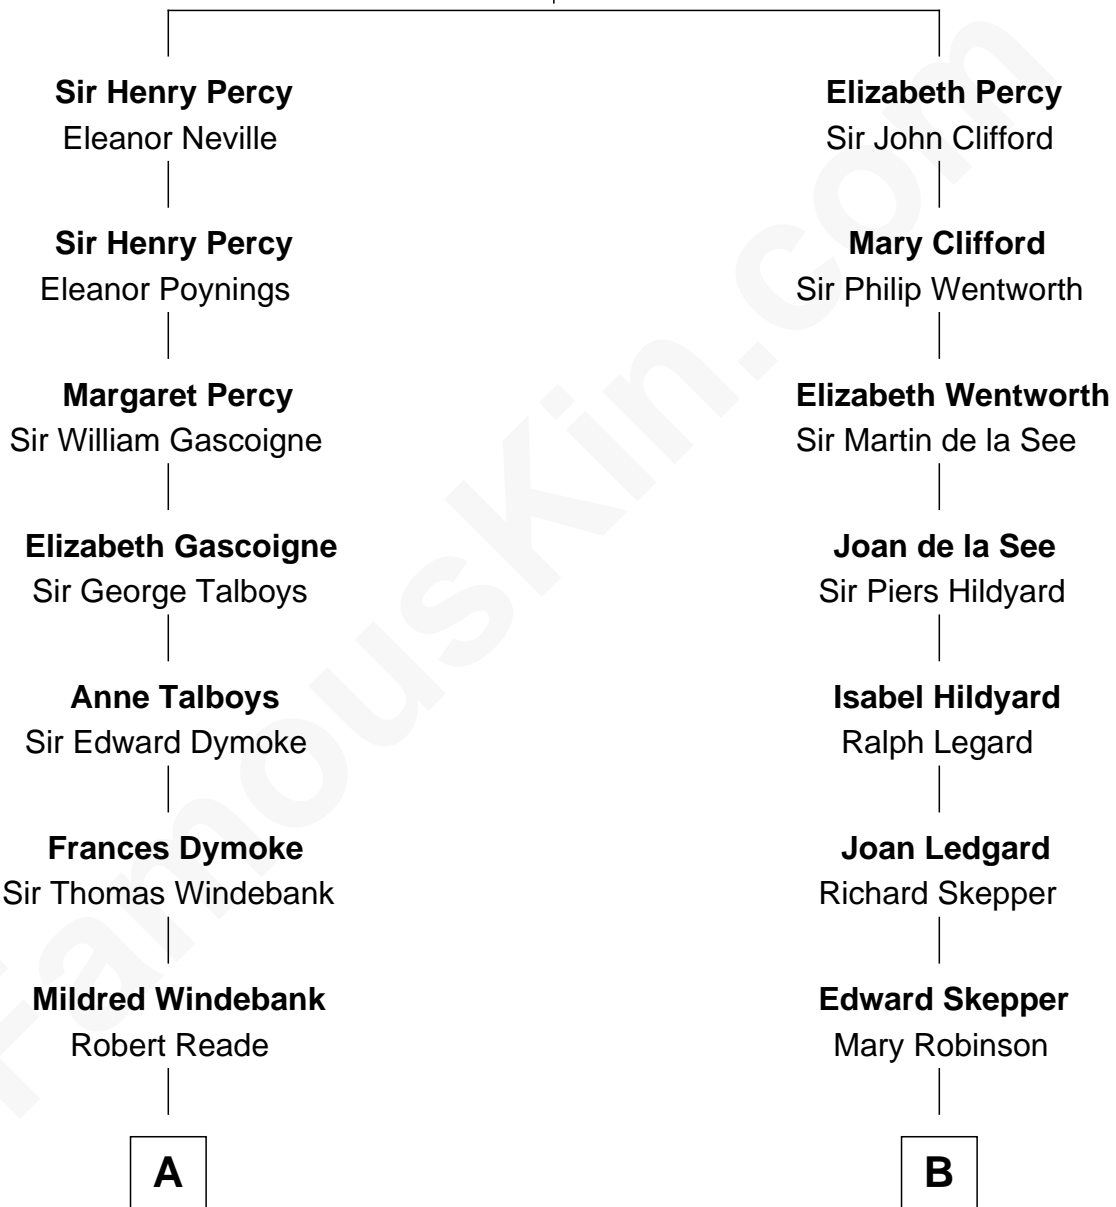

FamousKin.com Relationship Chart of

Meriwether Lewis

Lewis and Clark Expedition

12th cousin 7 times removed of

Edward Norton

Movie Actor

Sir Henry Percy
Elizabeth Mortimer

C

Edward Mower Norton

Betty Kent Harrison

Edward Mower Norton

Lydia Robinson Rouse

Edward Norton

Movie Actor

FamousKin.com