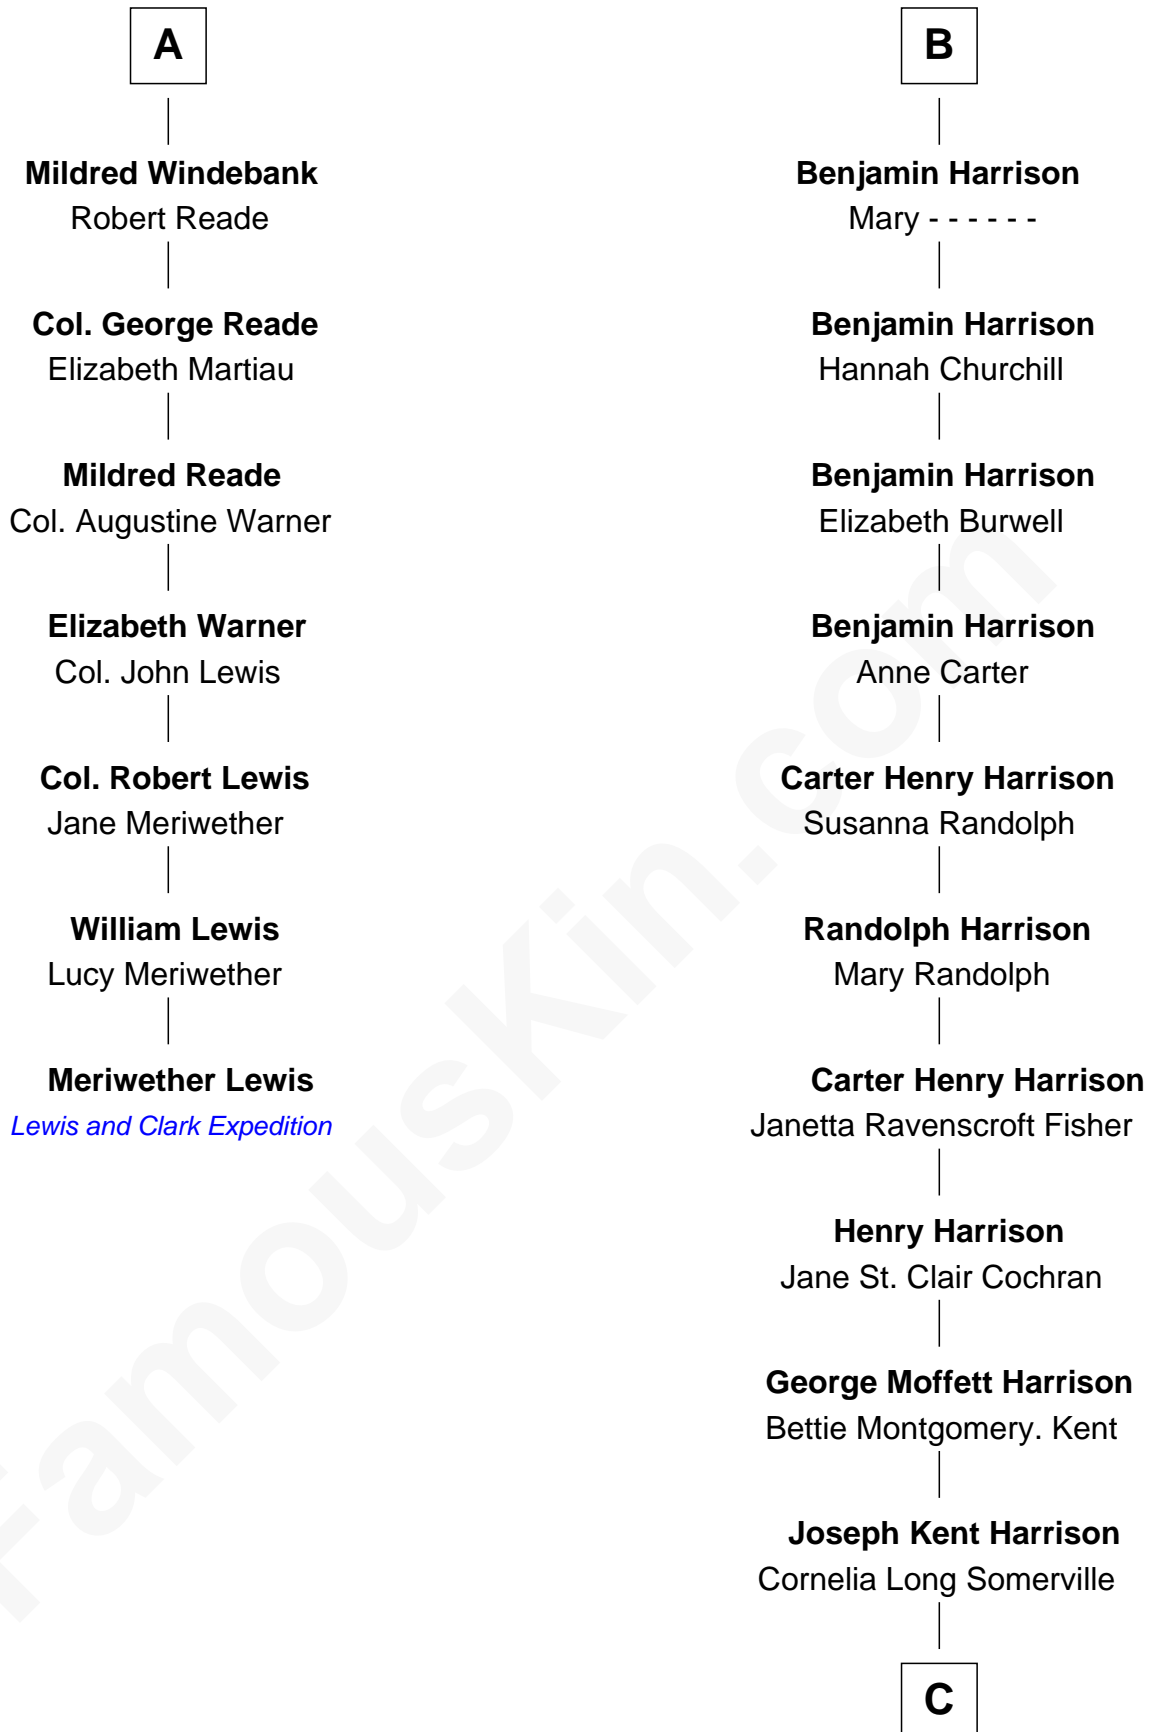

# FamousKin.com Relationship Chart of

**Meriwether Lewis**

*Lewis and Clark Expedition*

13th cousin 6 times removed of

**Edward Norton**

*Movie Actor*

**Margaret de Stafford**

Sir Ralph Neville

**C**

**Betty Kent Harrison**  
Edward Mower Norton

**Edward Mower Norton**  
Lydia Robinson Rouse

**Edward Norton**  
*Movie Actor*

FamousKin.com