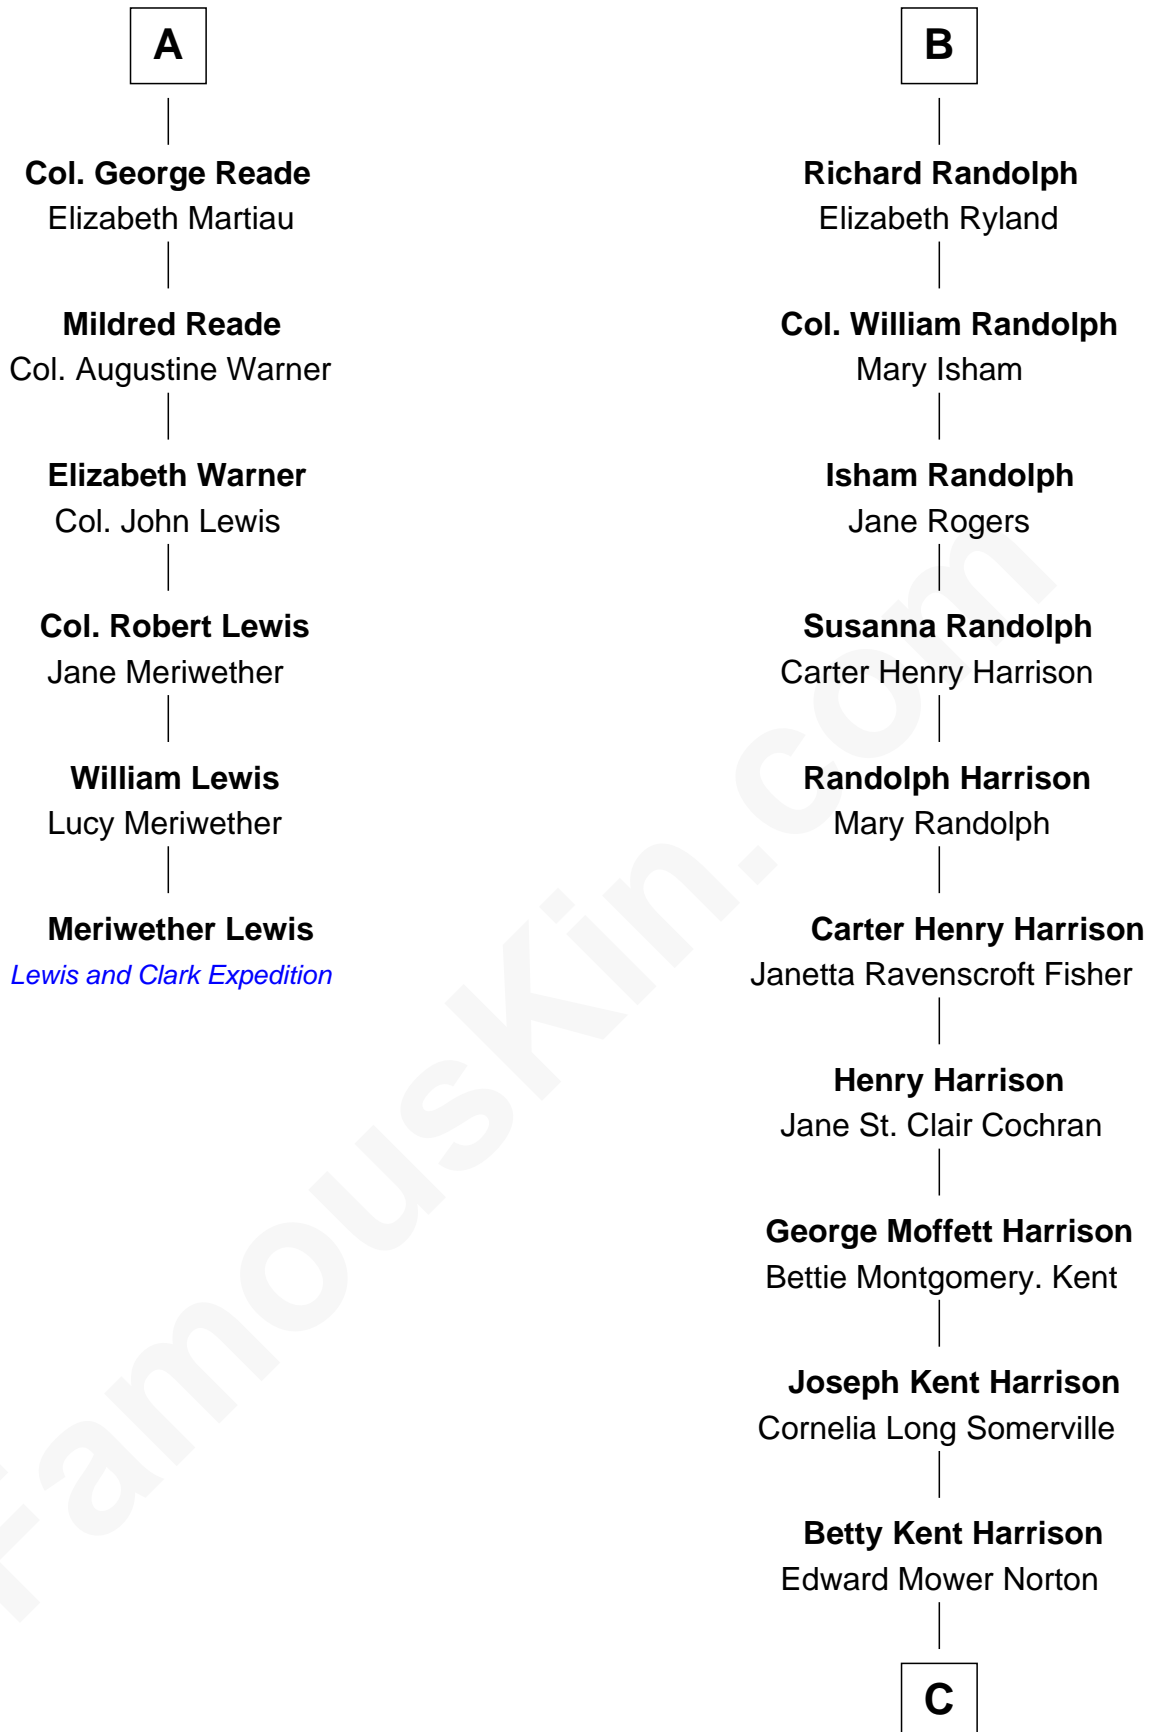

FamousKin.com Relationship Chart of

Meriwether Lewis

Lewis and Clark Expedition

12th cousin 6 times removed of

Edward Norton

Movie Actor

Sir Ralph Neville

Joan Beaufort

C

Edward Mower Norton

Lydia Robinson Rouse

Edward Norton

Movie Actor

FamousKin.com