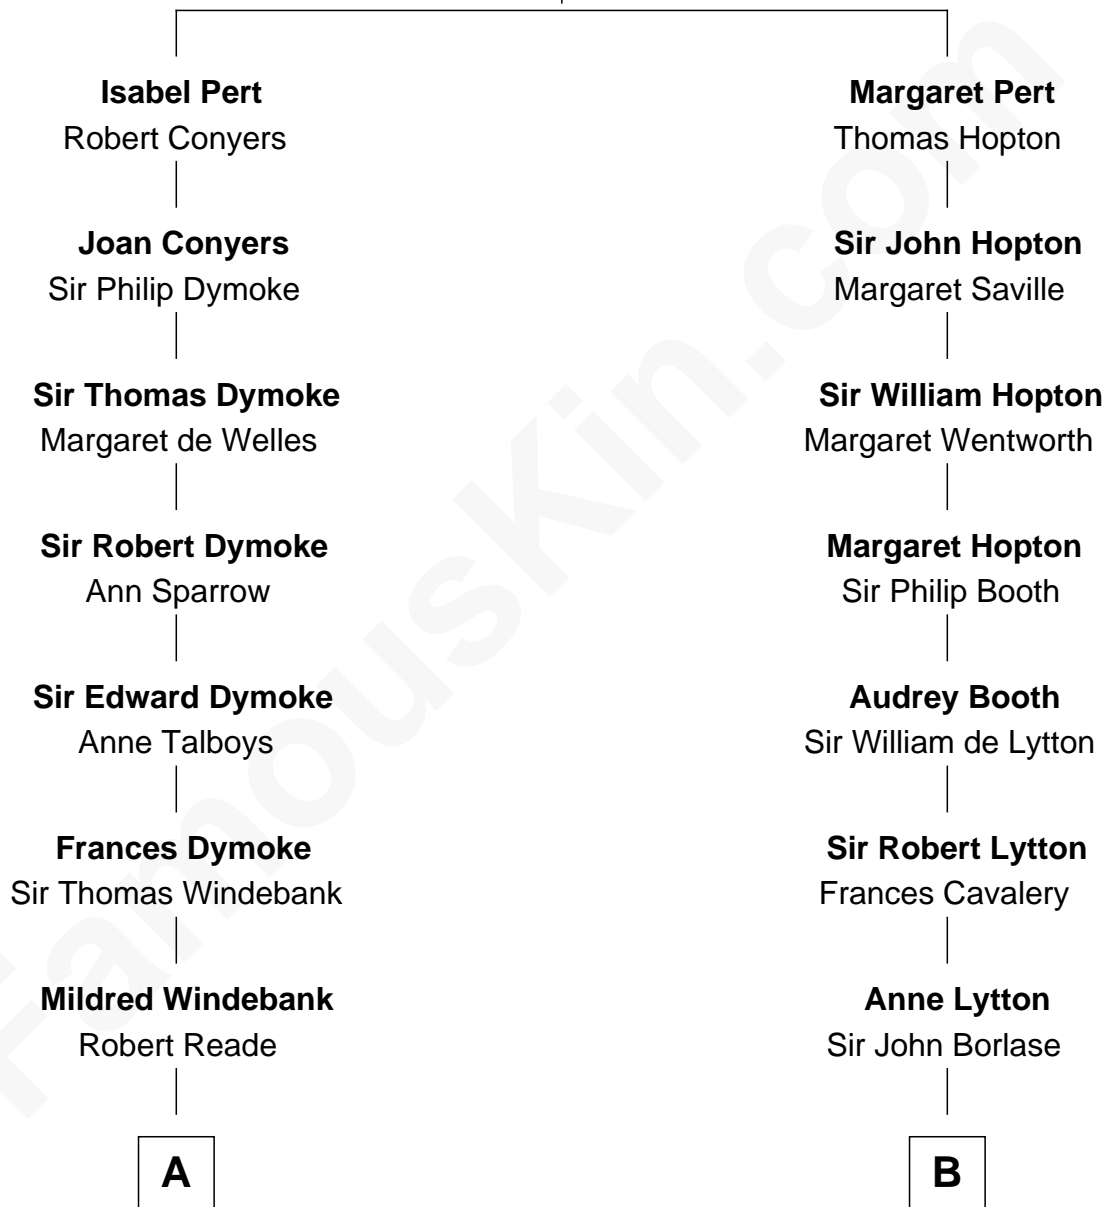

FamousKin.com Relationship Chart of

Meriwether Lewis

Lewis and Clark Expedition

12th cousin 8 times removed of

Edward Norton

Movie Actor

William Pert
Joan le Scrope

C

—
Joseph Kent Harrison
Cornelia Long Somerville

—
Betty Kent Harrison
Edward Mower Norton

—
Edward Mower Norton
Lydia Robinson Rouse

—
Edward Norton
Movie Actor