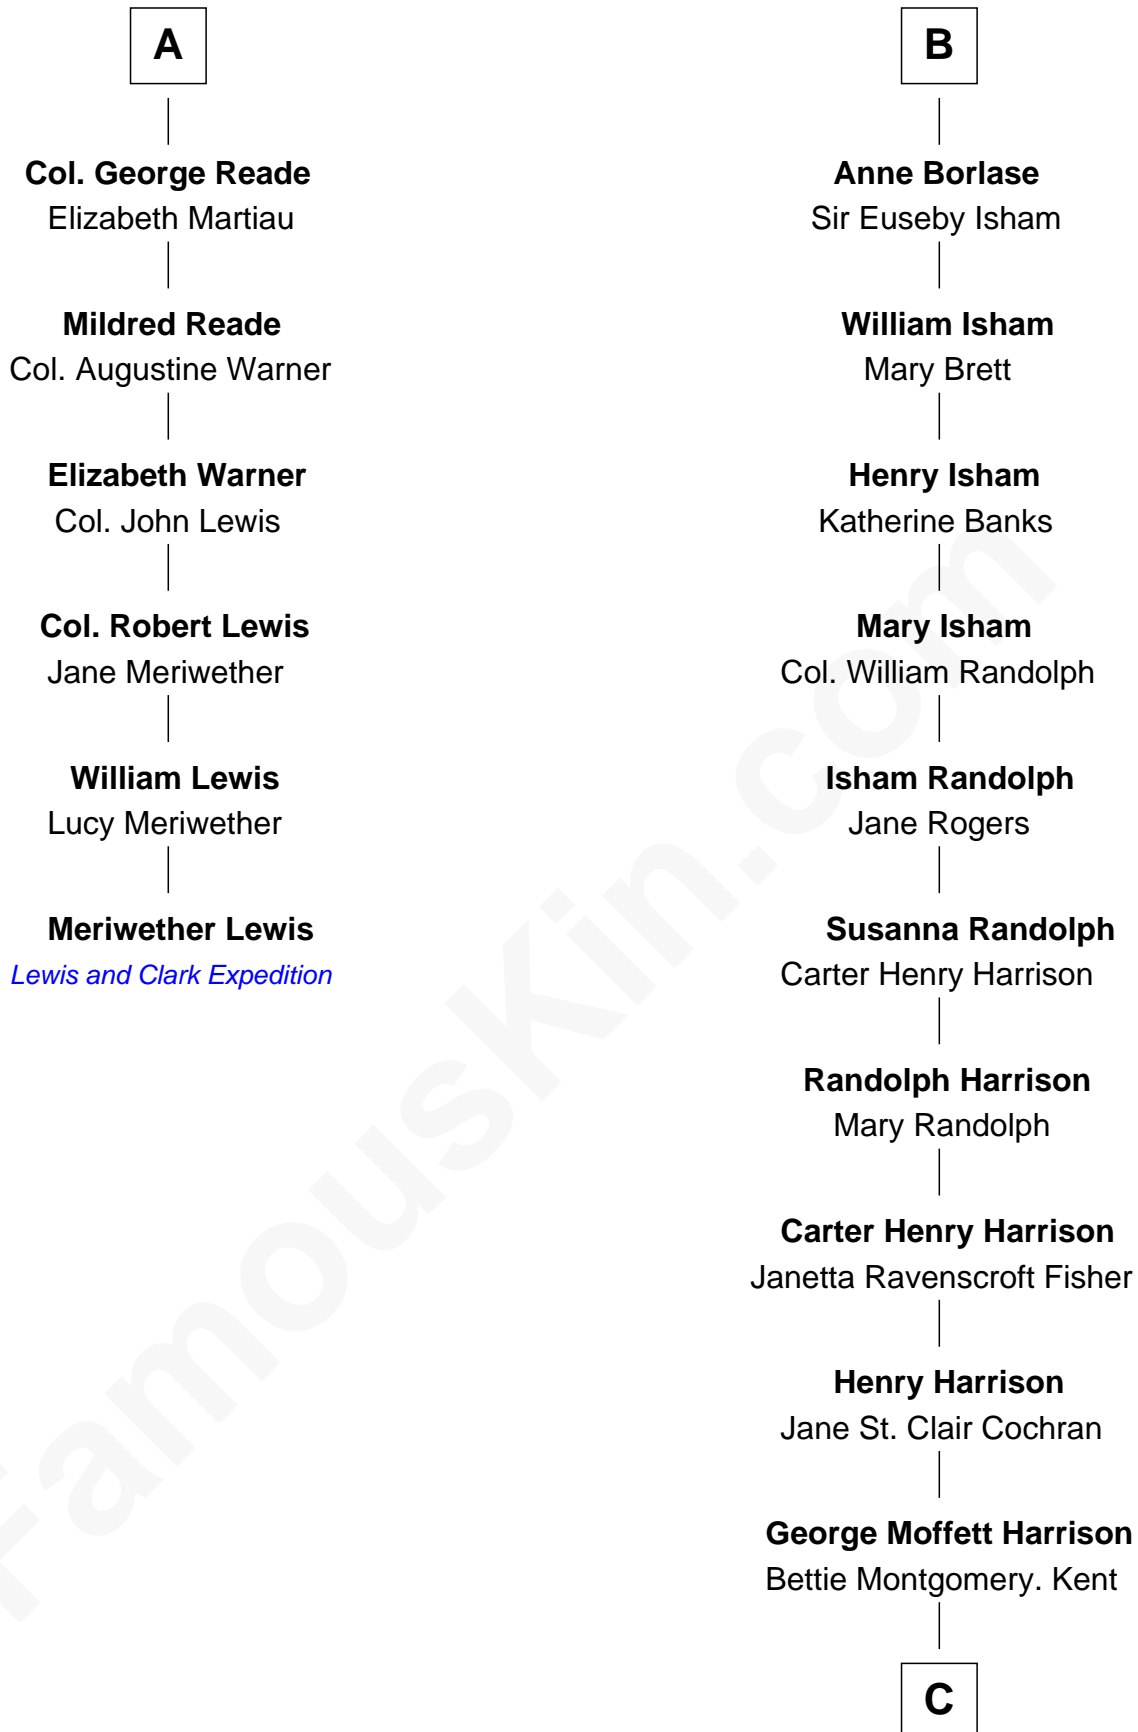

FamousKin.com Relationship Chart of

Meriwether Lewis

Lewis and Clark Expedition

12th cousin 8 times removed of

Edward Norton

Movie Actor

William Pert
Joan le Scrope

C

—
Joseph Kent Harrison
Cornelia Long Somerville

—
Betty Kent Harrison
Edward Mower Norton

—
Edward Mower Norton
Lydia Robinson Rouse

—
Edward Norton
Movie Actor