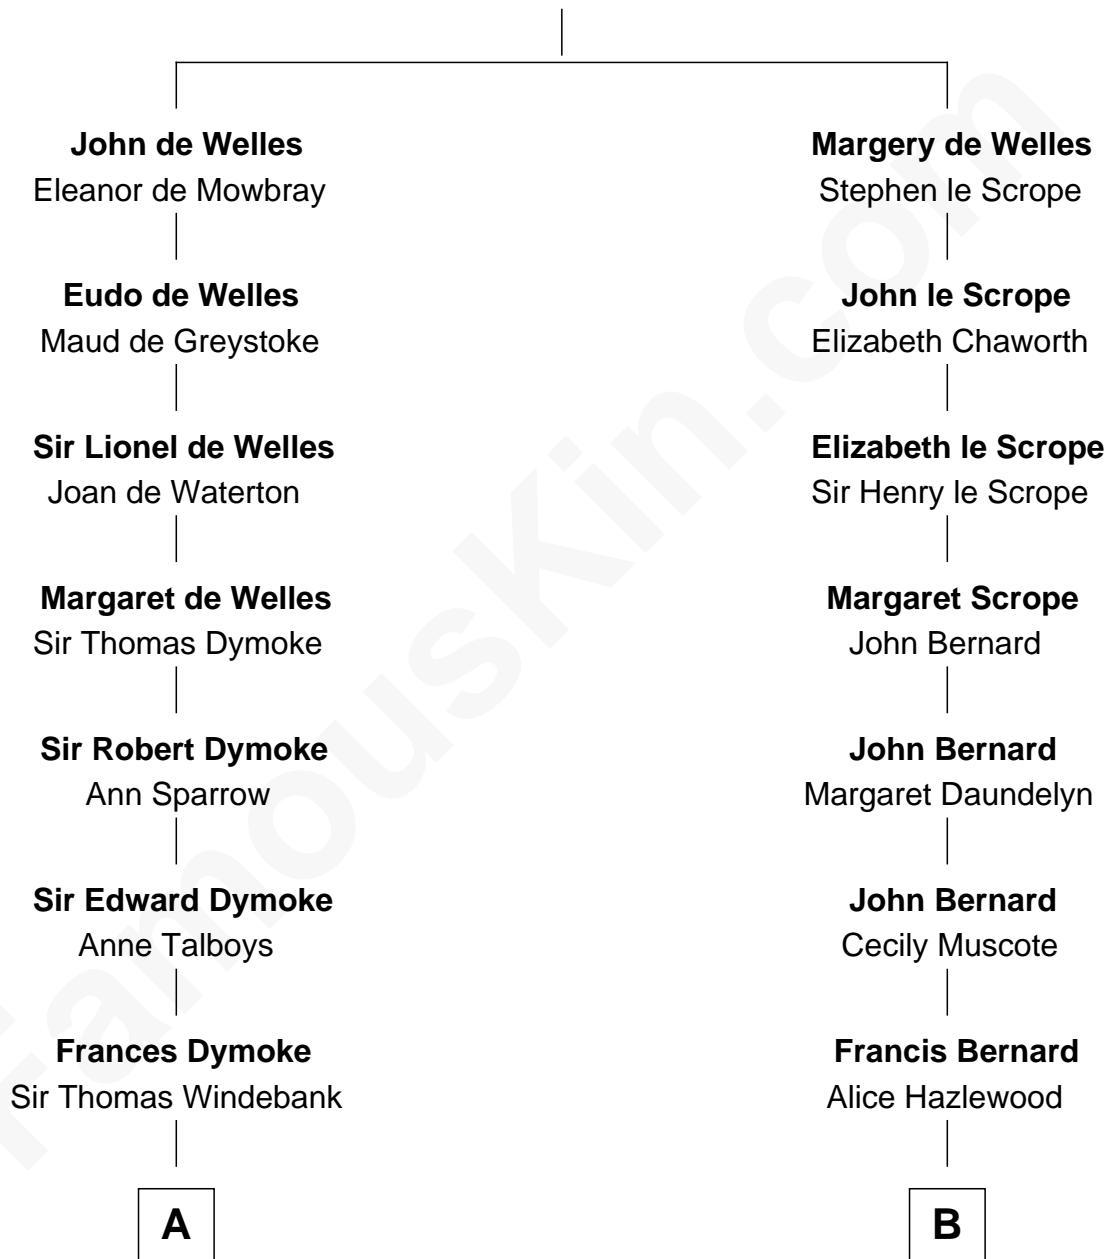

FamousKin.com Relationship Chart of

Meriwether Lewis

Lewis and Clark Expedition

13th cousin 7 times removed of

Edward Norton

Movie Actor

John de Welles

Maud de Roos

C

—
Joseph Kent Harrison
Cornelia Long Somerville

—
Betty Kent Harrison
Edward Mower Norton

—
Edward Mower Norton
Lydia Robinson Rouse

—
Edward Norton
Movie Actor