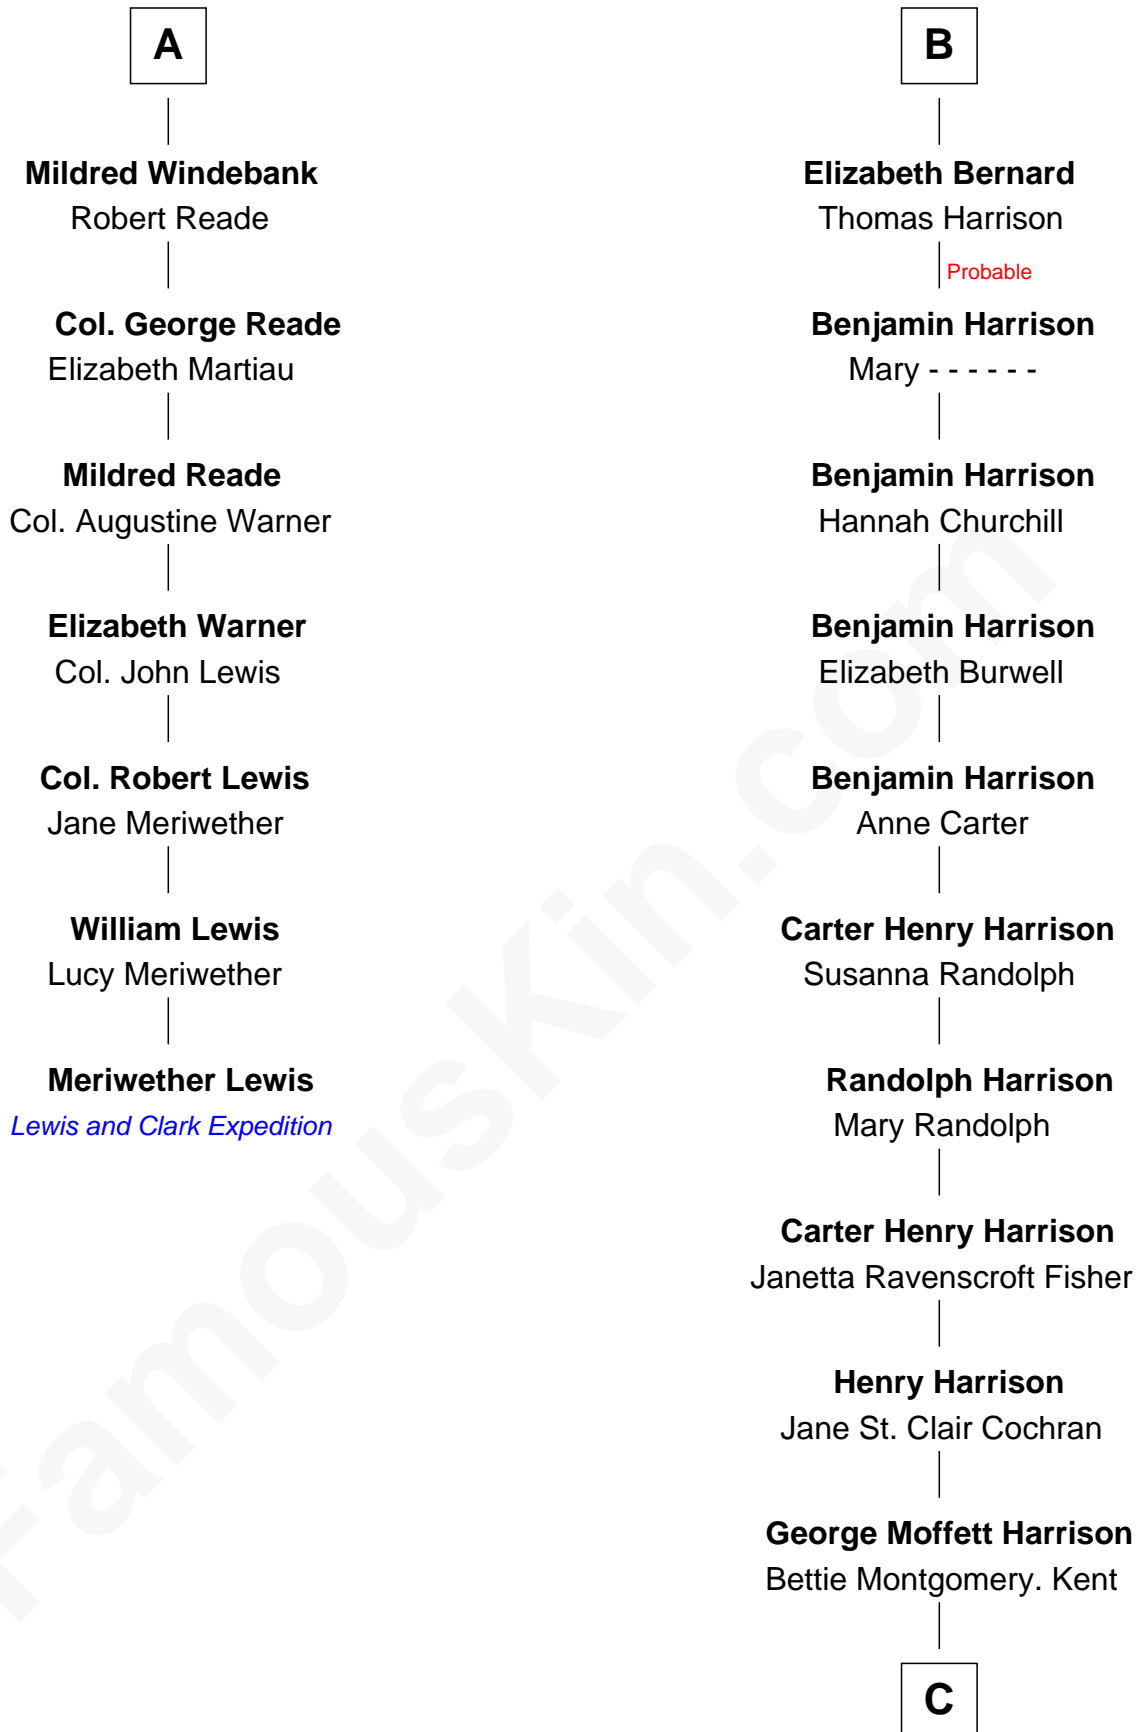

FamousKin.com Relationship Chart of

Meriwether Lewis

Lewis and Clark Expedition

13th cousin 7 times removed of

Edward Norton

Movie Actor

John de Welles

Maud de Roos

C

—
Joseph Kent Harrison
Cornelia Long Somerville

—
Betty Kent Harrison
Edward Mower Norton

—
Edward Mower Norton
Lydia Robinson Rouse

—
Edward Norton
Movie Actor