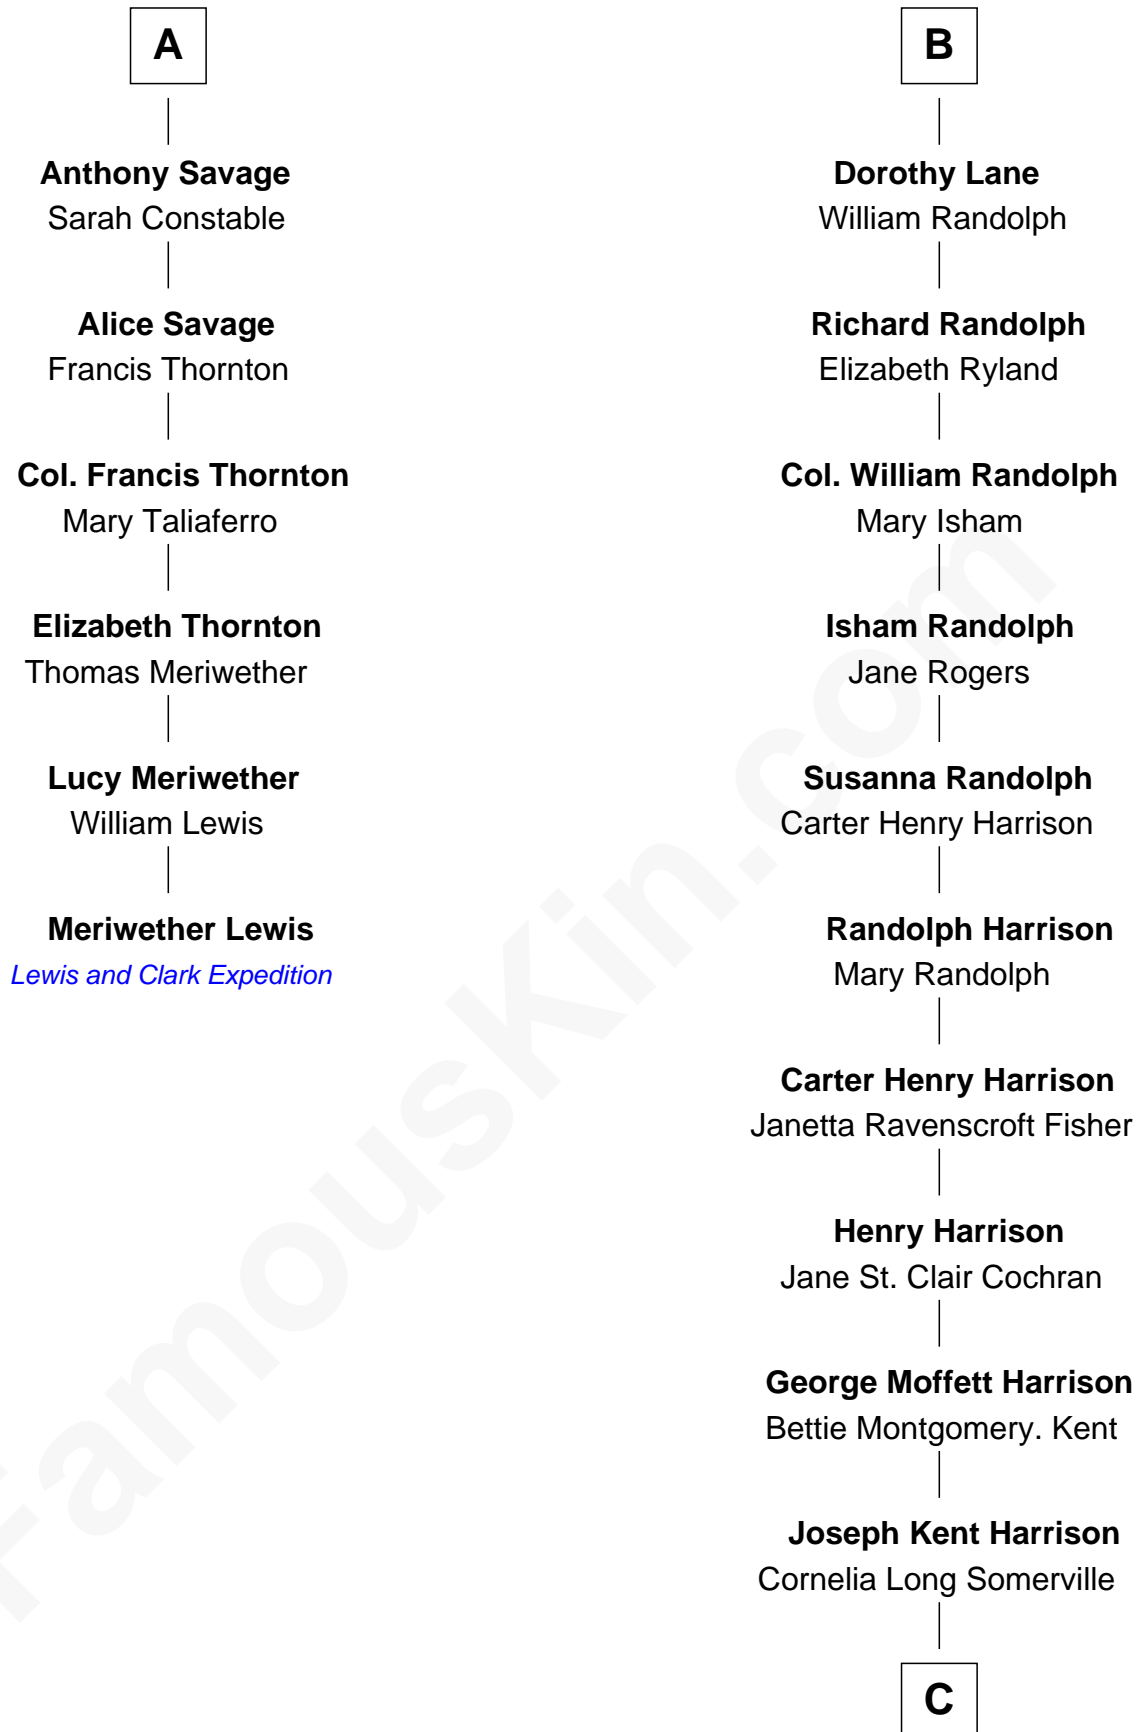

FamousKin.com Relationship Chart of

Meriwether Lewis

Lewis and Clark Expedition

12th cousin 7 times removed of

Edward Norton

Movie Actor

Elizabeth Fitzalan

with husband
Sir Robert Goushill

with husband
Sir Thomas Mowbray

C

Betty Kent Harrison
Edward Mower Norton

Edward Mower Norton
Lydia Robinson Rouse

Edward Norton
Movie Actor

FamousKin.com