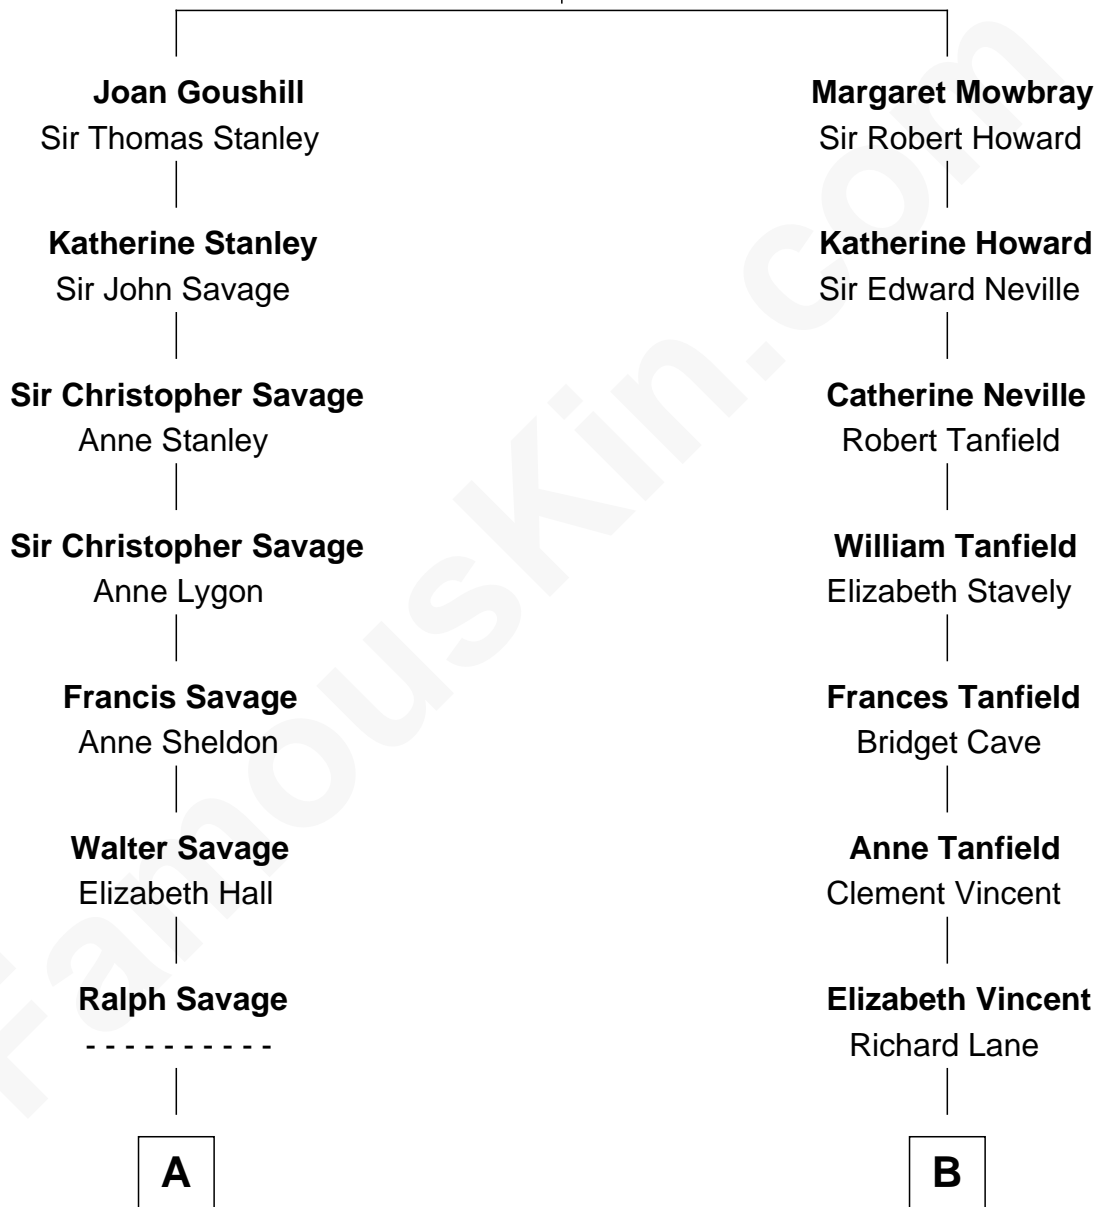

FamousKin.com Relationship Chart of

Meriwether Lewis

Lewis and Clark Expedition

12th cousin 7 times removed of

Edward Norton

Movie Actor

Elizabeth Fitzalan

with husband
Sir Robert Goushill

with husband
Sir Thomas Mowbray

C

Betty Kent Harrison
Edward Mower Norton

Edward Mower Norton
Lydia Robinson Rouse

Edward Norton
Movie Actor

FamousKin.com