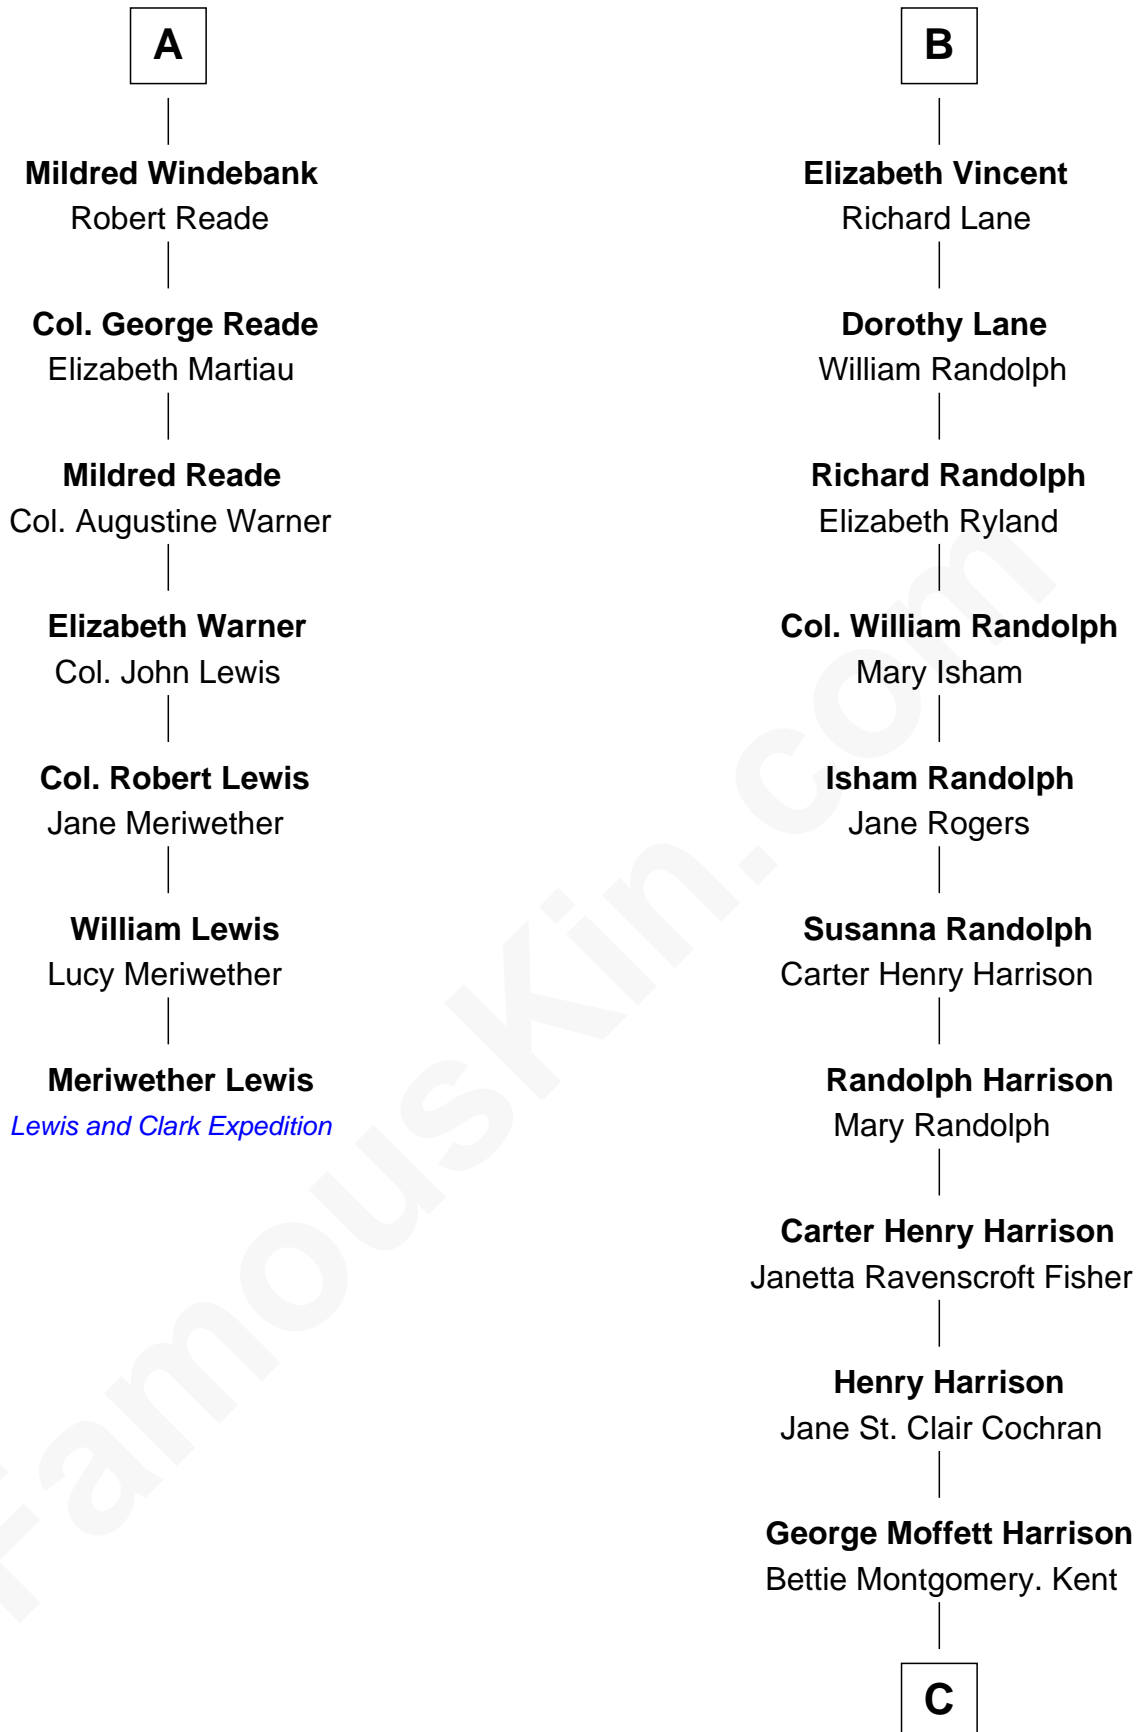

# FamousKin.com Relationship Chart of

**Meriwether Lewis**

*Lewis and Clark Expedition*

13th cousin 7 times removed of

**Edward Norton**

*Movie Actor*

**C**

—  
**Joseph Kent Harrison**  
Cornelia Long Somerville

—  
**Betty Kent Harrison**  
Edward Mower Norton

—  
**Edward Mower Norton**  
Lydia Robinson Rouse

—  
**Edward Norton**  
*Movie Actor*