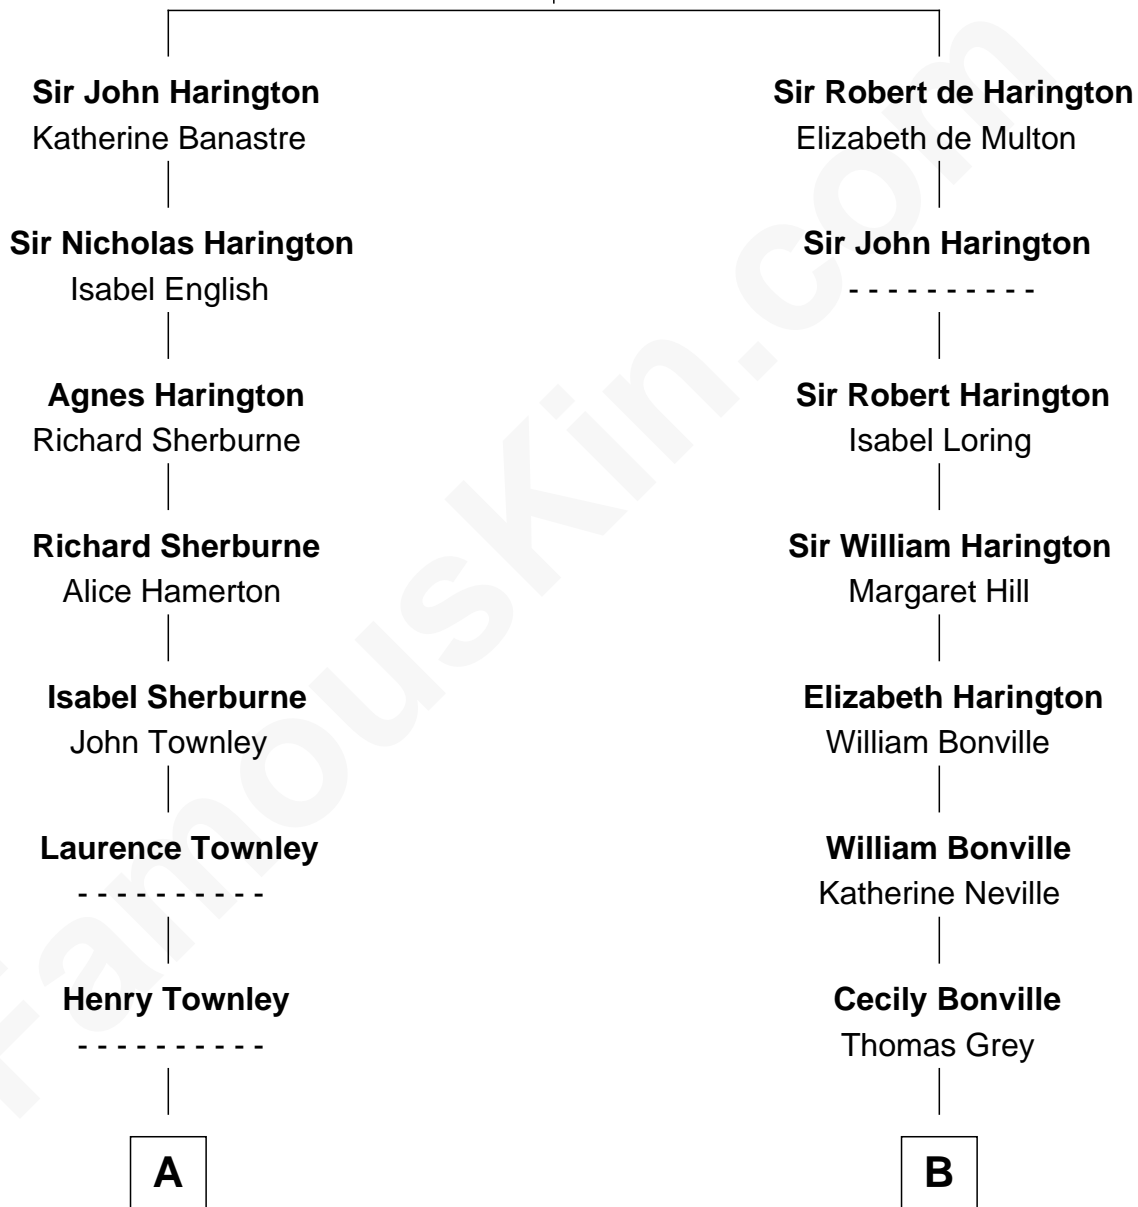

# FamousKin.com Relationship Chart of

**Meriwether Lewis**

*Lewis and Clark Expedition*

15th cousin 3 times removed of

**Oliver Wendell Holmes, Jr.**

*U.S. Supreme Court Justice*

**Sir John de Harington**

Joan - - - - -

C

Oliver Wendell Holmes  
Amelia Lee Jackson

Oliver Wendell Holmes, Jr.  
*U.S. Supreme Court Justice*

FamousKin.com