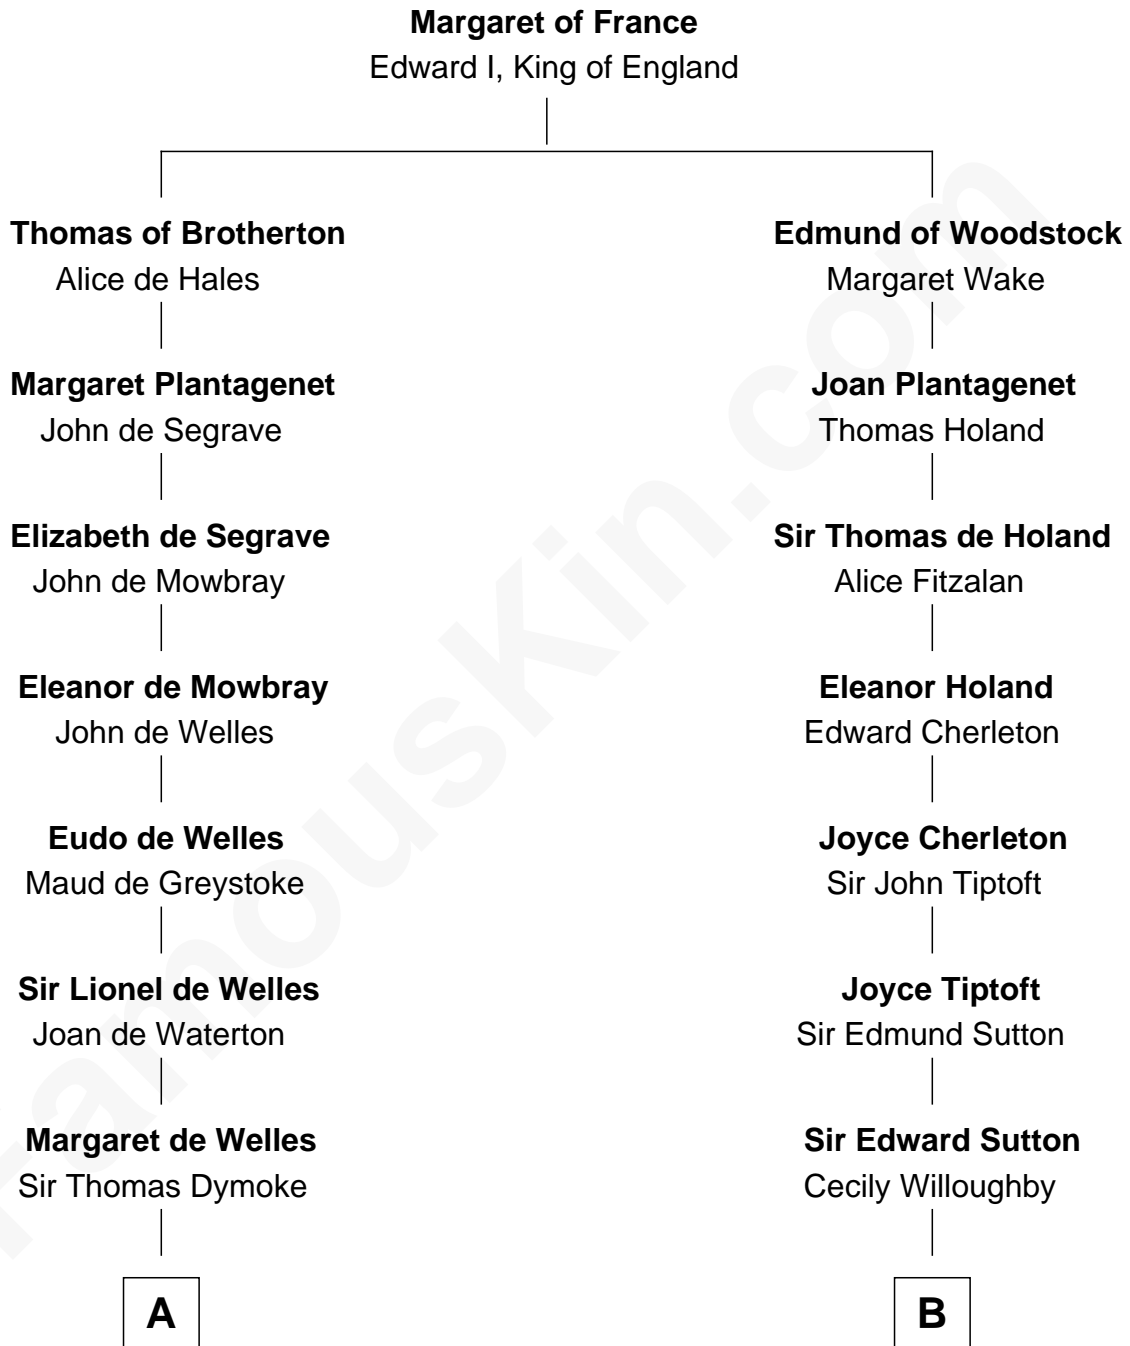

FamousKin.com

Relationship Chart of

Meriwether Lewis

Lewis and Clark Expedition

16th cousin 2 times removed of

Oliver Wendell Holmes, Jr.

U.S. Supreme Court Justice

C

Oliver Wendell Holmes
Amelia Lee Jackson

Oliver Wendell Holmes, Jr.
U.S. Supreme Court Justice

FamousKin.com