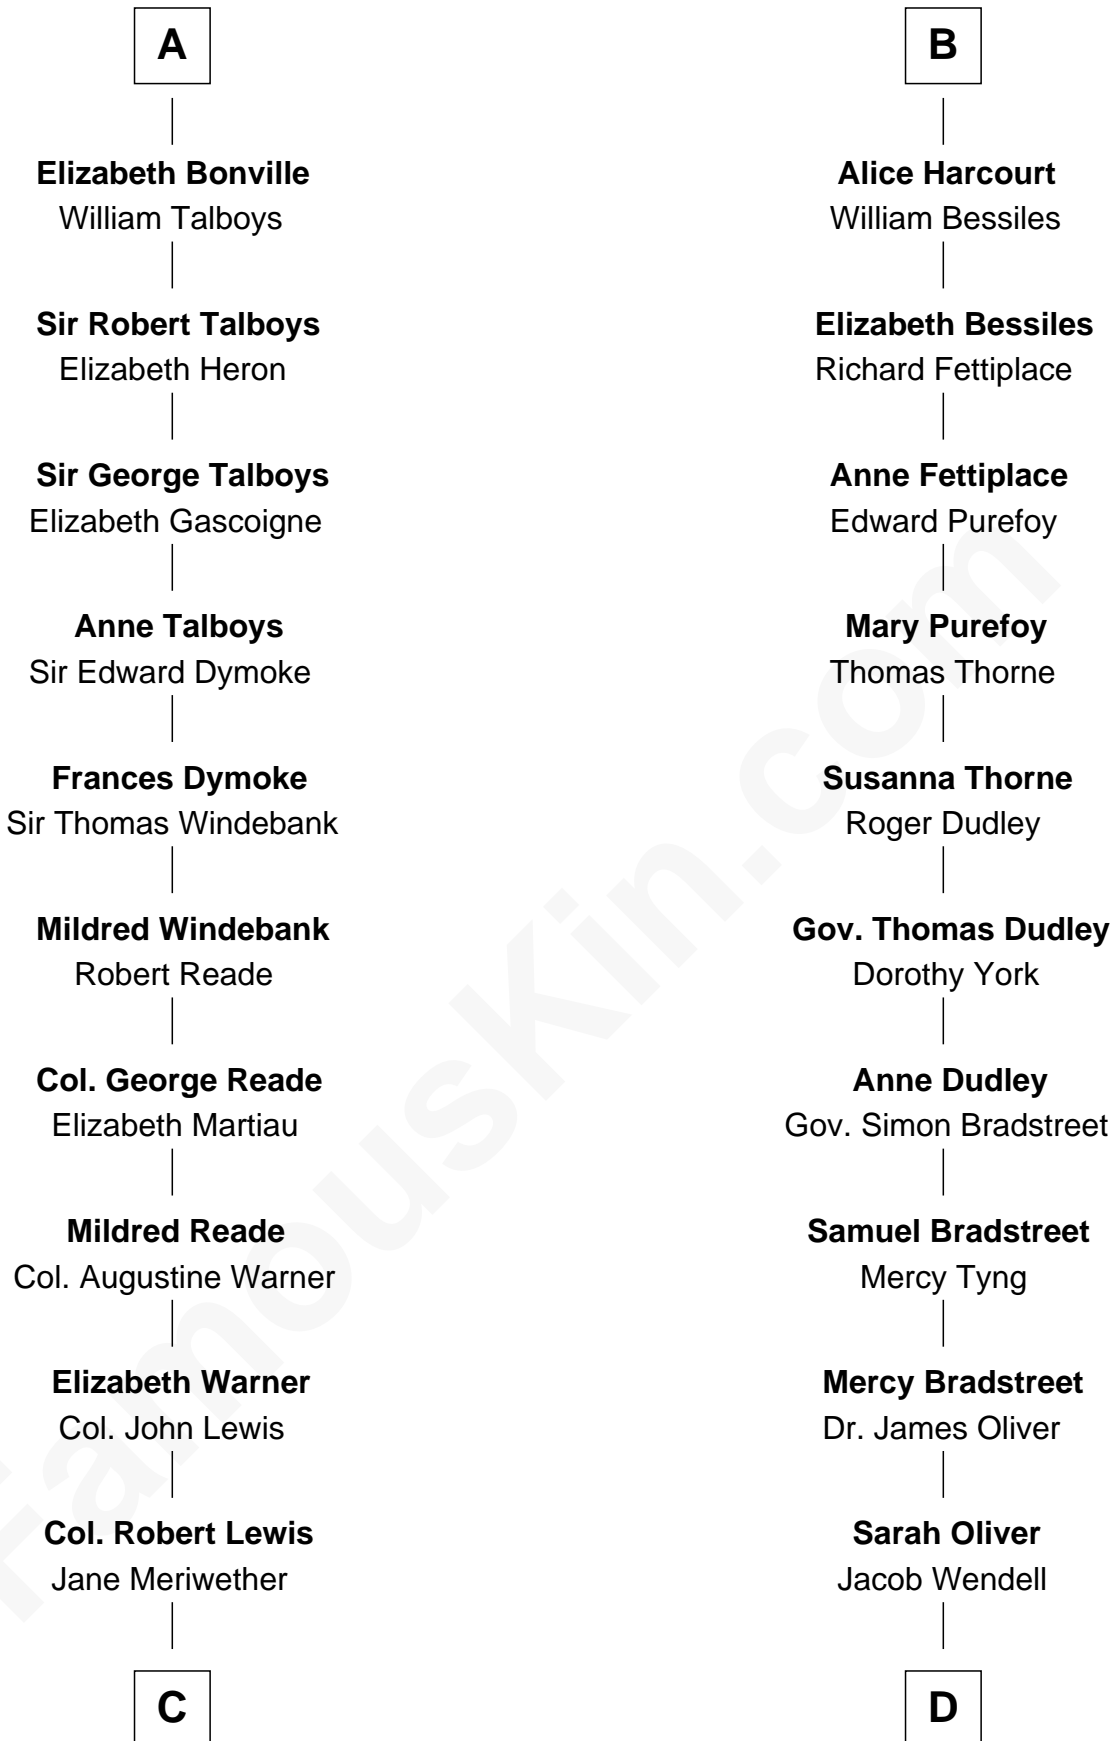

# FamousKin.com Relationship Chart of

**Meriwether Lewis**

*Lewis and Clark Expedition*

18th cousin 2 times removed of

**Oliver Wendell Holmes, Jr.**

*U.S. Supreme Court Justice*

**Sir William de Hastings**

**Hillary de Hastings**

Sir William de Harcourt

**Sir Richard de Harcourt**

Margaret Beke

**Sir John de Harcourt**

Eleanor la Zouche

**Sir William de Harcourt**

Joan de Grey

**Sir Thomas Harcourt**

Maud Grey

**Sir Thomas Harcourt**

Jane Fraunceys

**Sir Richard Harcourt**

Edith St. Clair

**B**

**C**

**William Lewis**  
Lucy Meriwether

**Meriwether Lewis**  
*Lewis and Clark Expedition*

**D**

**Oliver Wendell**  
Mary Jackson

**Sarah Wendell**  
Rev. Abiel Holmes

**Oliver Wendell Holmes**  
Amelia Lee Jackson