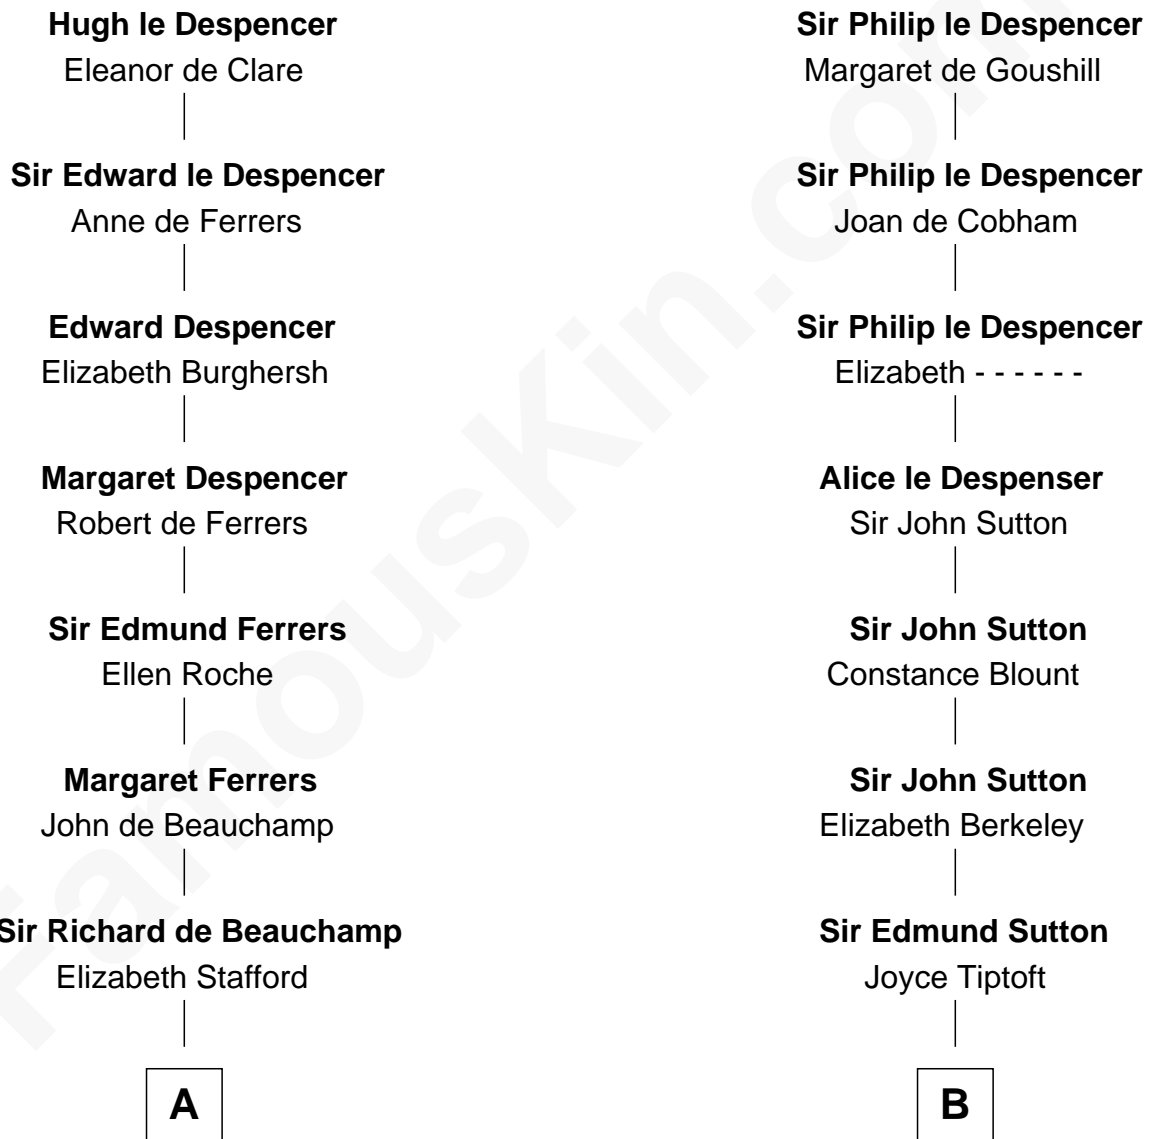

# FamousKin.com Relationship Chart of

**Meriwether Lewis**

*Lewis and Clark Expedition*

18th cousin of

**Oliver Wendell Holmes, Sr.**

*American "Fireside" Poet*

**Sir Hugh le Despencer**

Isabella de Beauchamp

**C**

**Lucy Meriwether**

William Lewis

**Meriwether Lewis**

*Lewis and Clark Expedition*

**D**

**Sarah Wendell**

Rev. Abiel Holmes

**Oliver Wendell Holmes, Sr.**

*American "Fireside" Poet*

FamousKin.com