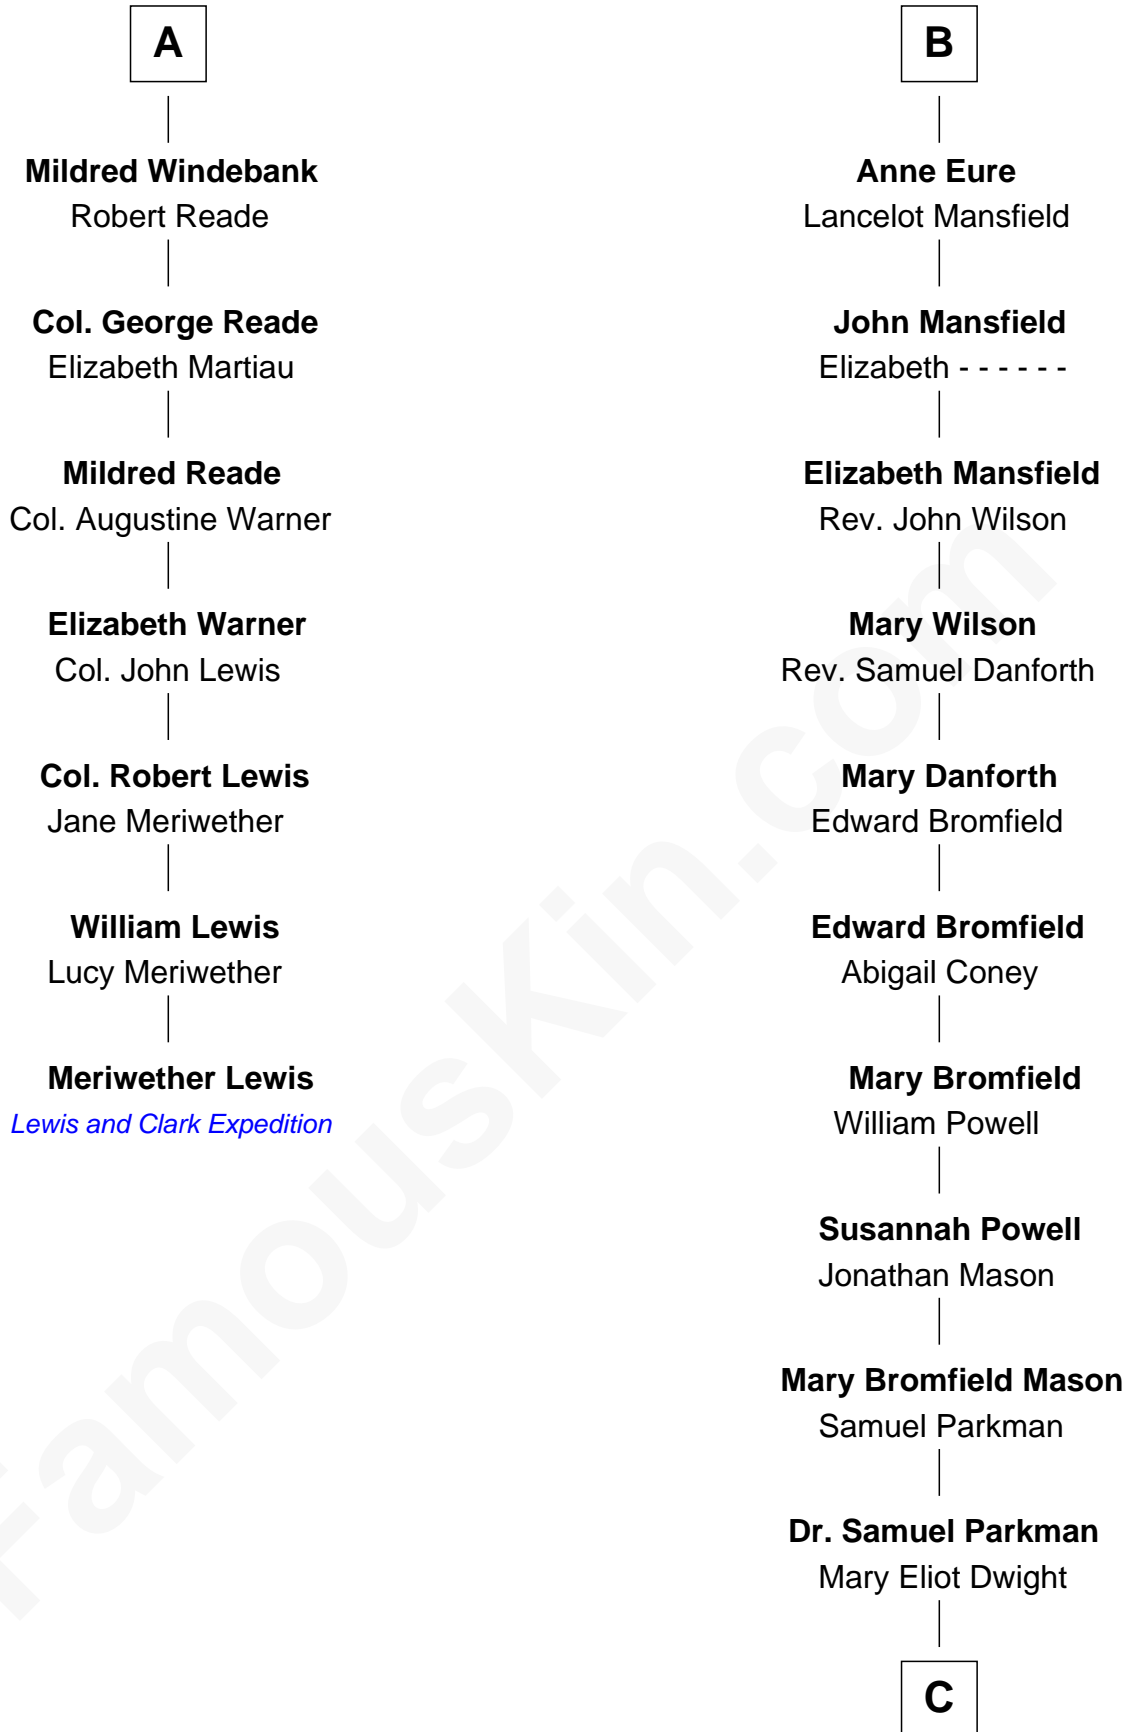

# FamousKin.com Relationship Chart of

**Meriwether Lewis**

*Lewis and Clark Expedition*

13th cousin 6 times removed of

**Endicott Peabody**

*62nd Governor of Massachusetts*

**Sir William de Aton**

Isabel de Percy

C

**Henry Parkman**

Mary Frances Parker

**Mary Elizabeth Parkman**

Rt. Rev. Malcolm Endicott Peabody

**Endicott Peabody**

*62nd Governor of Massachusetts*

FamousKin.com