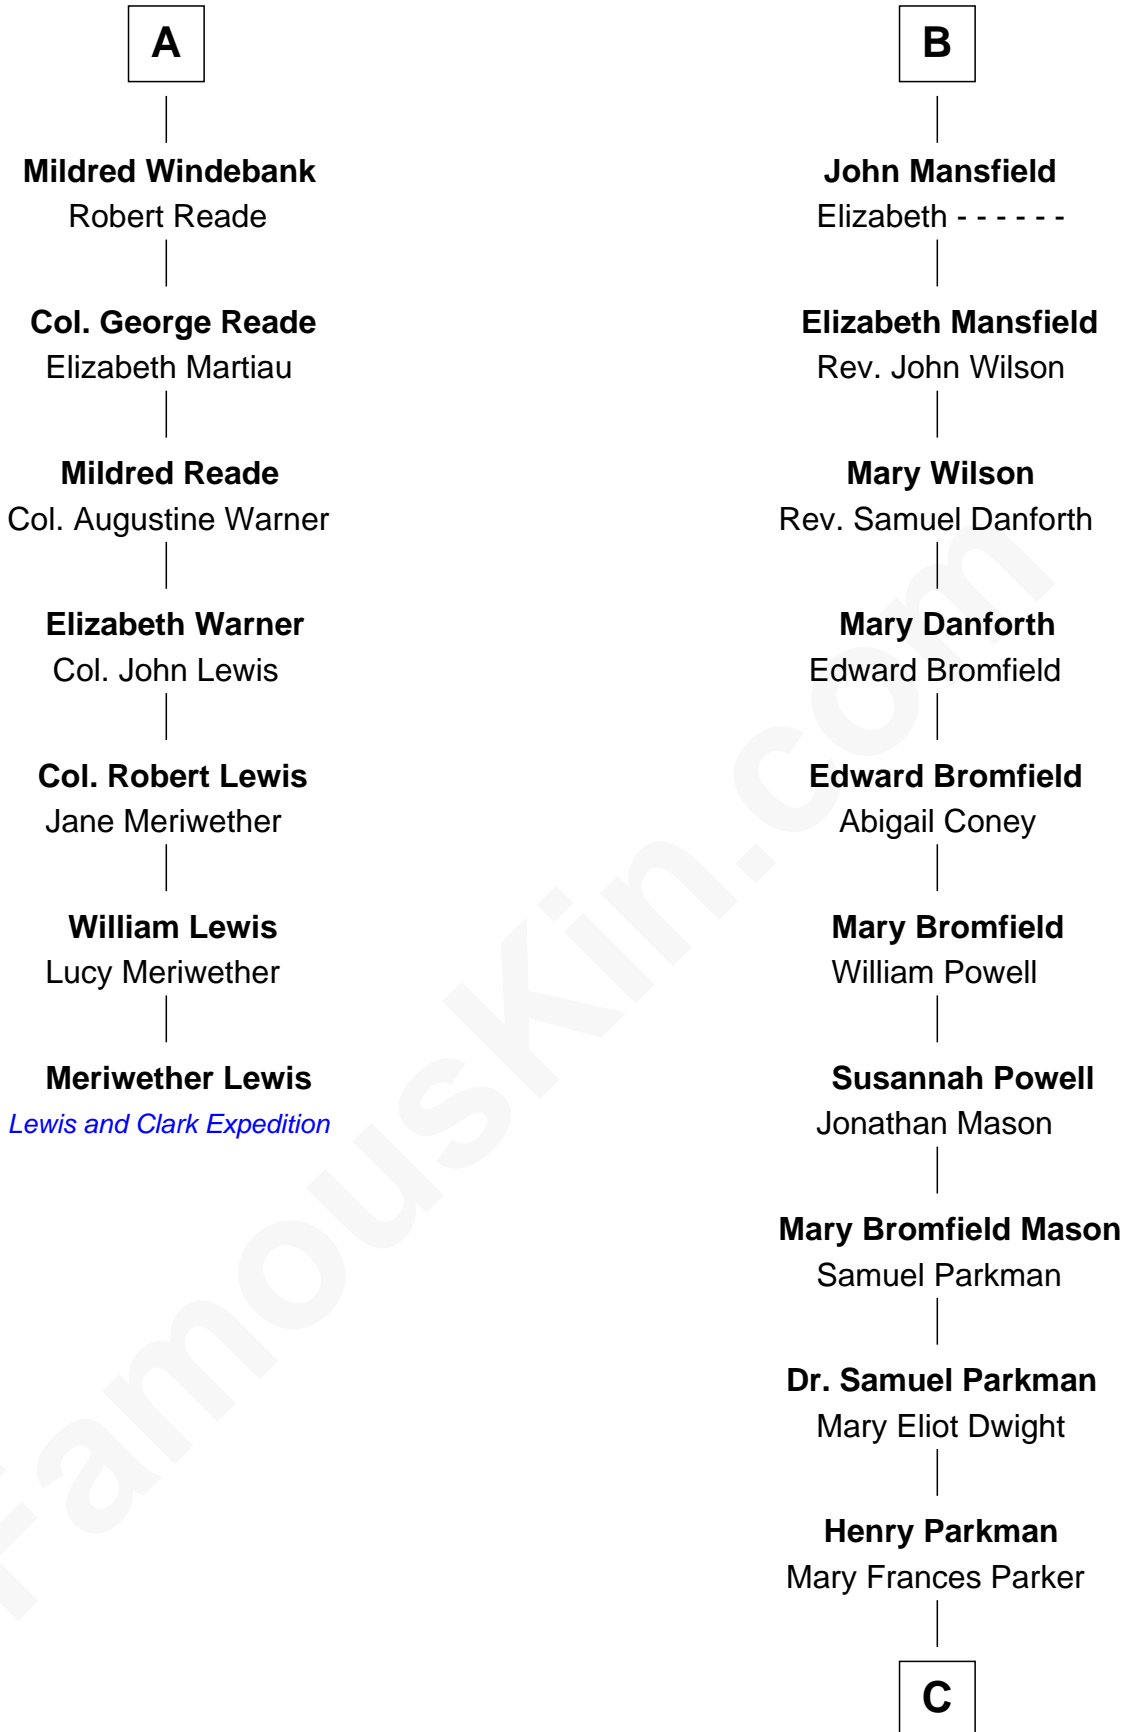

FamousKin.com Relationship Chart of

Meriwether Lewis

Lewis and Clark Expedition

13th cousin 5 times removed of

Endicott Peabody

62nd Governor of Massachusetts

Margaret de Stafford

Sir Ralph Neville

C

Mary Elizabeth Parkman
Rt. Rev. Malcolm Endicott Peabody

Endicott Peabody
62nd Governor of Massachusetts

FamousKin.com