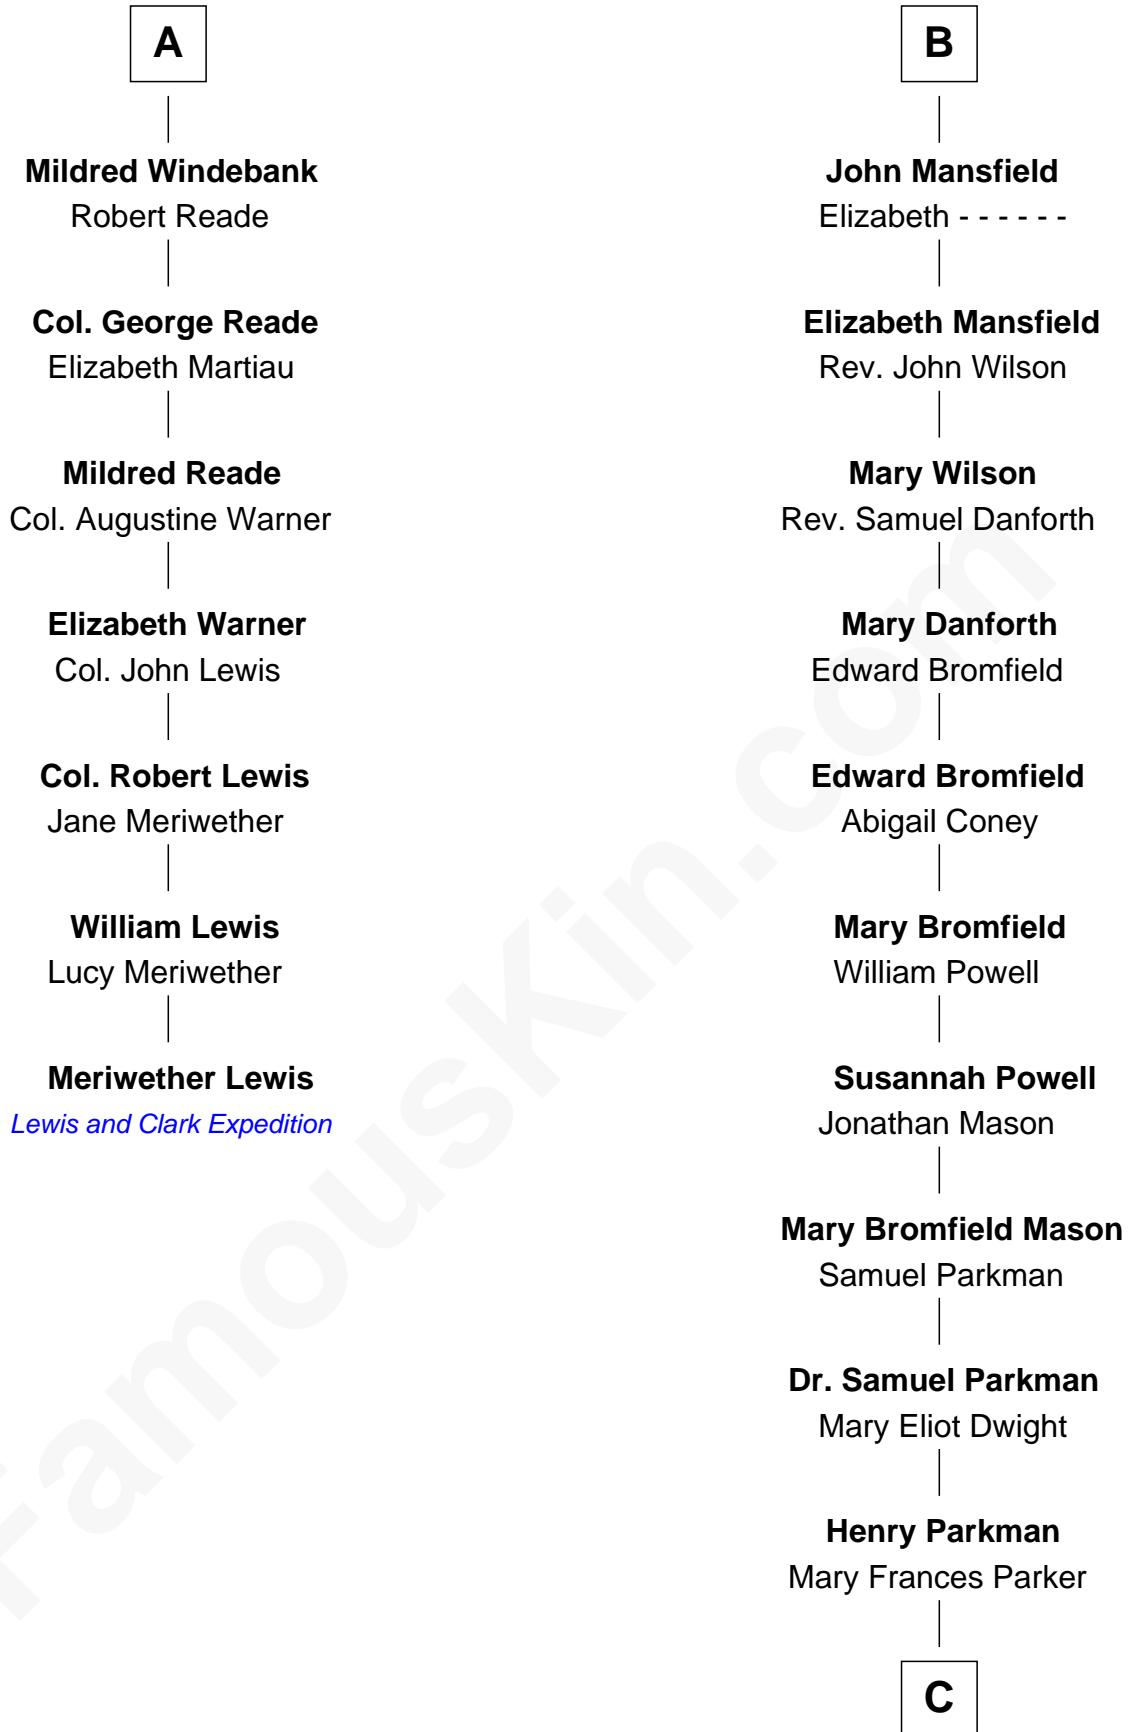

FamousKin.com Relationship Chart of

Meriwether Lewis

Lewis and Clark Expedition

13th cousin 5 times removed of

Endicott Peabody

62nd Governor of Massachusetts

Sir Robert de Ferrers

Joan Beaufort

C

Mary Elizabeth Parkman
Rt. Rev. Malcolm Endicott Peabody

Endicott Peabody
62nd Governor of Massachusetts

FamousKin.com