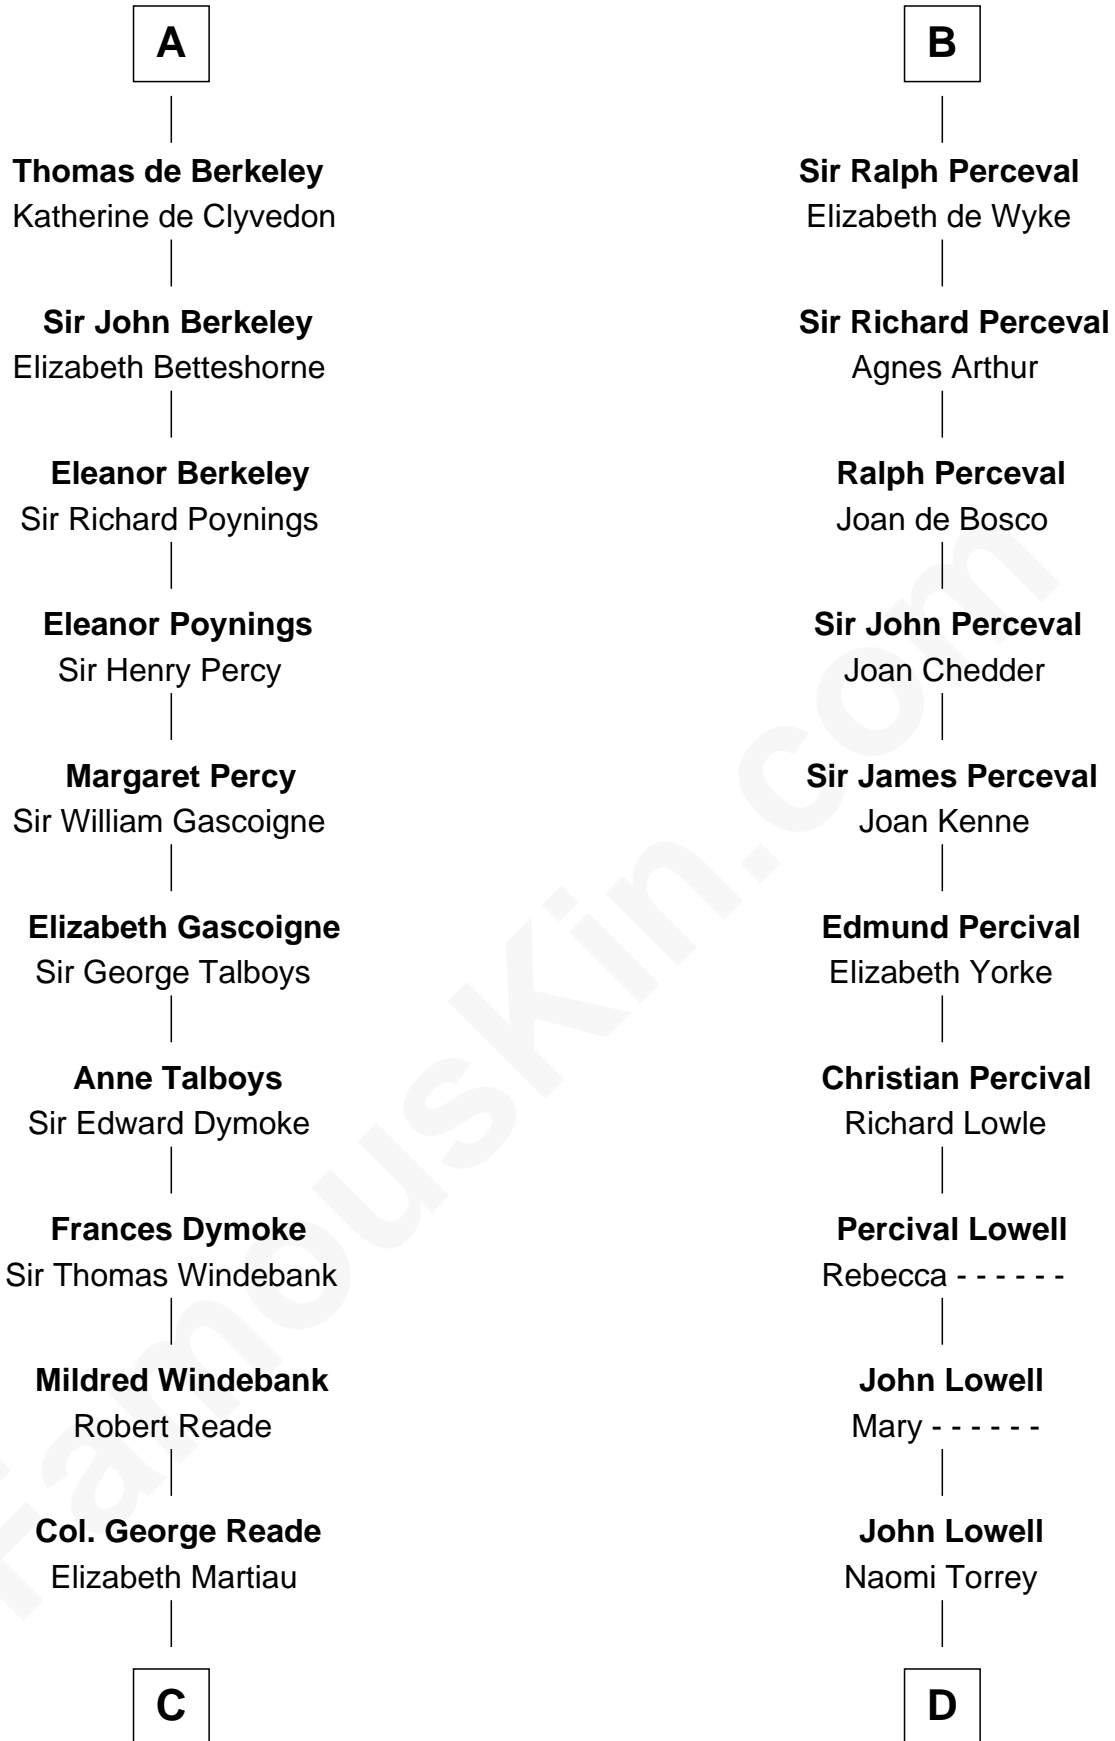

# FamousKin.com Relationship Chart of

**Meriwether Lewis**

*Lewis and Clark Expedition*

21st cousin of

**James Russell Lowell**

*American "Fireside" Poet*

**Sir Robert de Beaumont**

Isabel de Vermandois

**C**

**Mildred Reade**  
Col. Augustine Warner

**Elizabeth Warner**  
Col. John Lewis

**Col. Robert Lewis**  
Jane Meriwether

**William Lewis**  
Lucy Meriwether

**Meriwether Lewis**  
*Lewis and Clark Expedition*