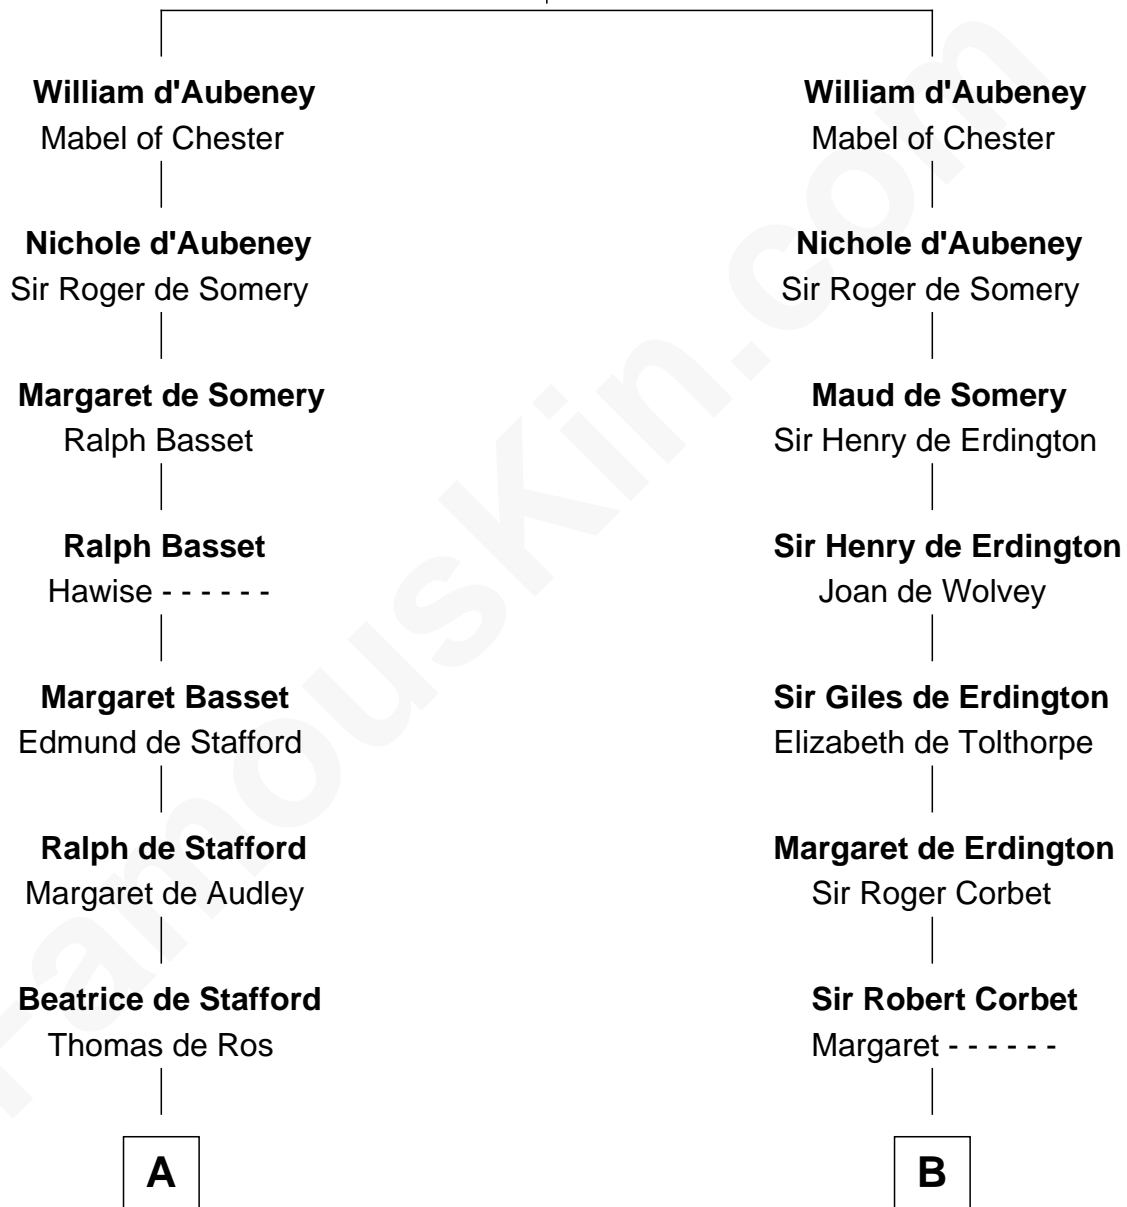

FamousKin.com Relationship Chart of

Meriwether Lewis

Lewis and Clark Expedition

20th cousin of

James Russell Lowell

American "Fireside" Poet

William d'Aubenev

Maud de St. Hilary

C

Elizabeth Warner

Col. John Lewis

Col. Robert Lewis

Jane Meriwether

William Lewis

Lucy Meriwether

Meriwether Lewis

Lewis and Clark Expedition

D

James Russell

Katharine Graves

Rebecca Russell

John Lowell

Rev. Charles Lowell

Harriet Brackett Spence