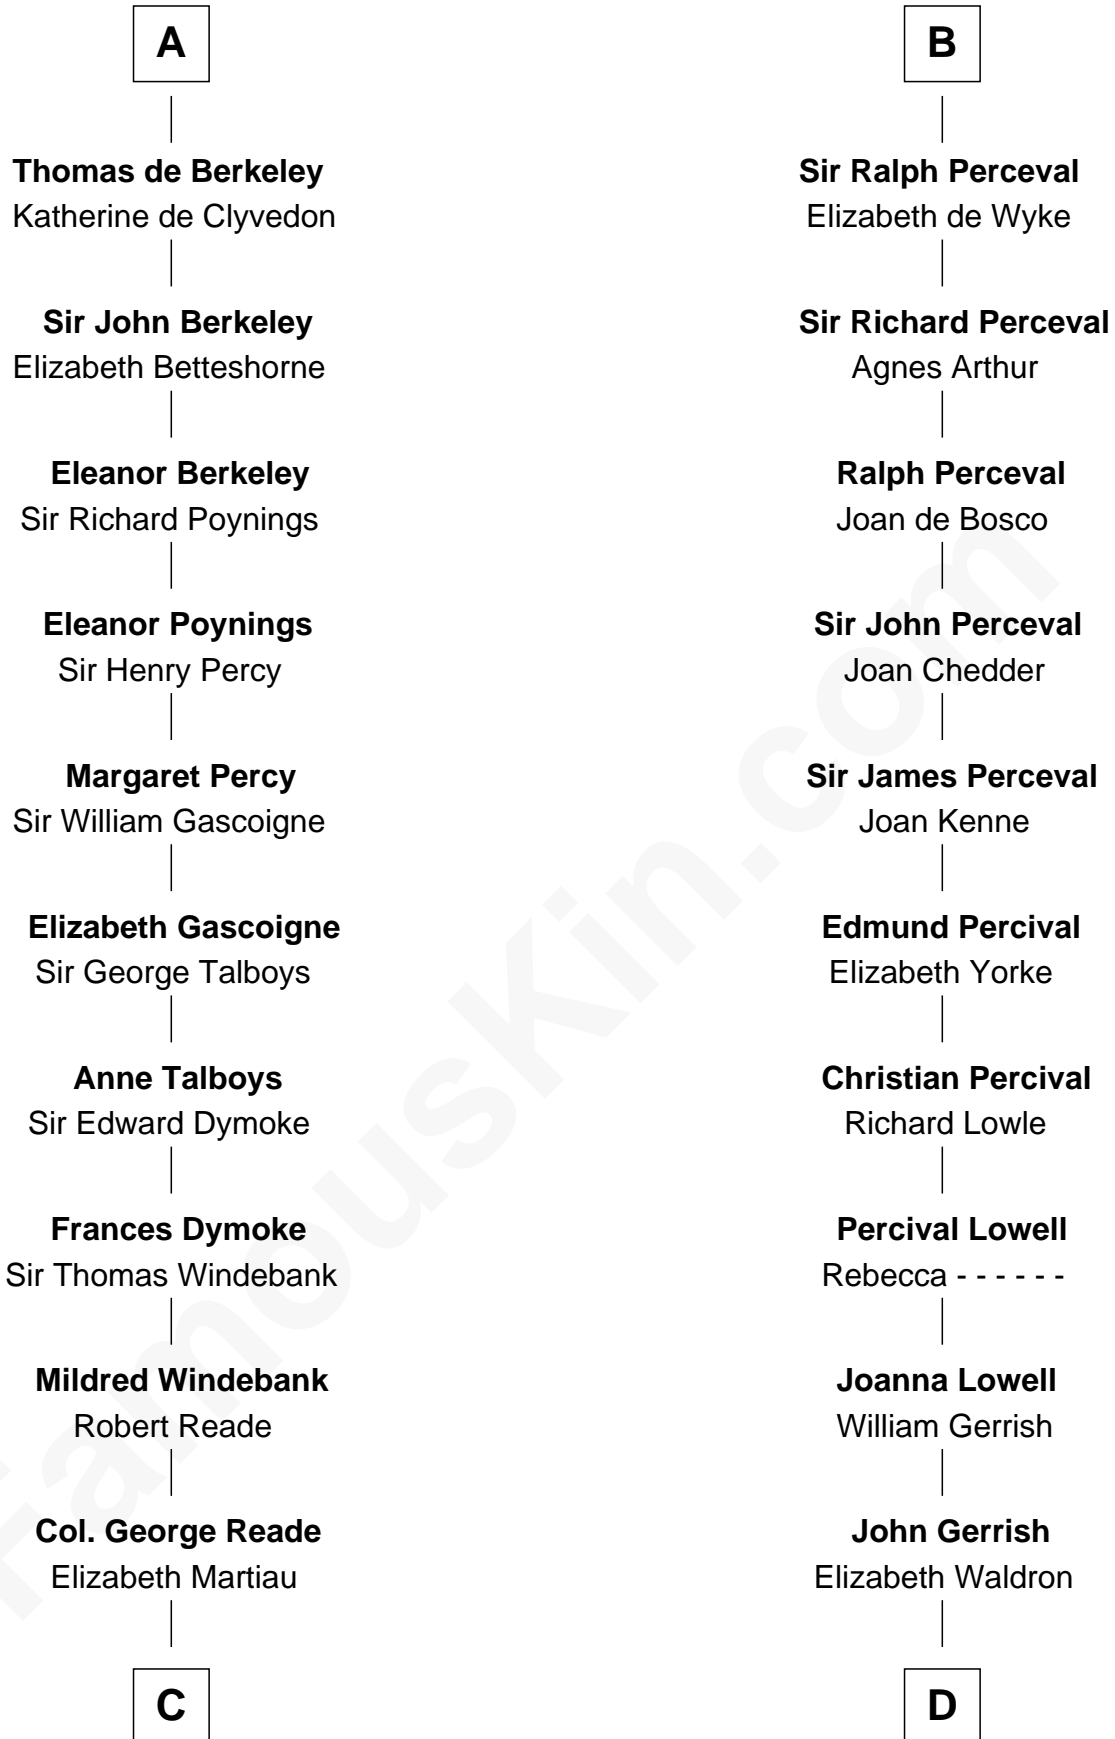

FamousKin.com Relationship Chart of

Meriwether Lewis

Lewis and Clark Expedition

20th cousin 1 time removed of

Ichabod Goodwin

27th Governor of New Hampshire

Sir Robert de Beaumont

Isabel de Vermandois

C

Mildred Reade
Col. Augustine Warner

Elizabeth Warner
Col. John Lewis

Col. Robert Lewis
Jane Meriwether

William Lewis
Lucy Meriwether

Meriwether Lewis
Lewis and Clark Expedition

D

Col. Timothy Gerrish
Sarah Elliot