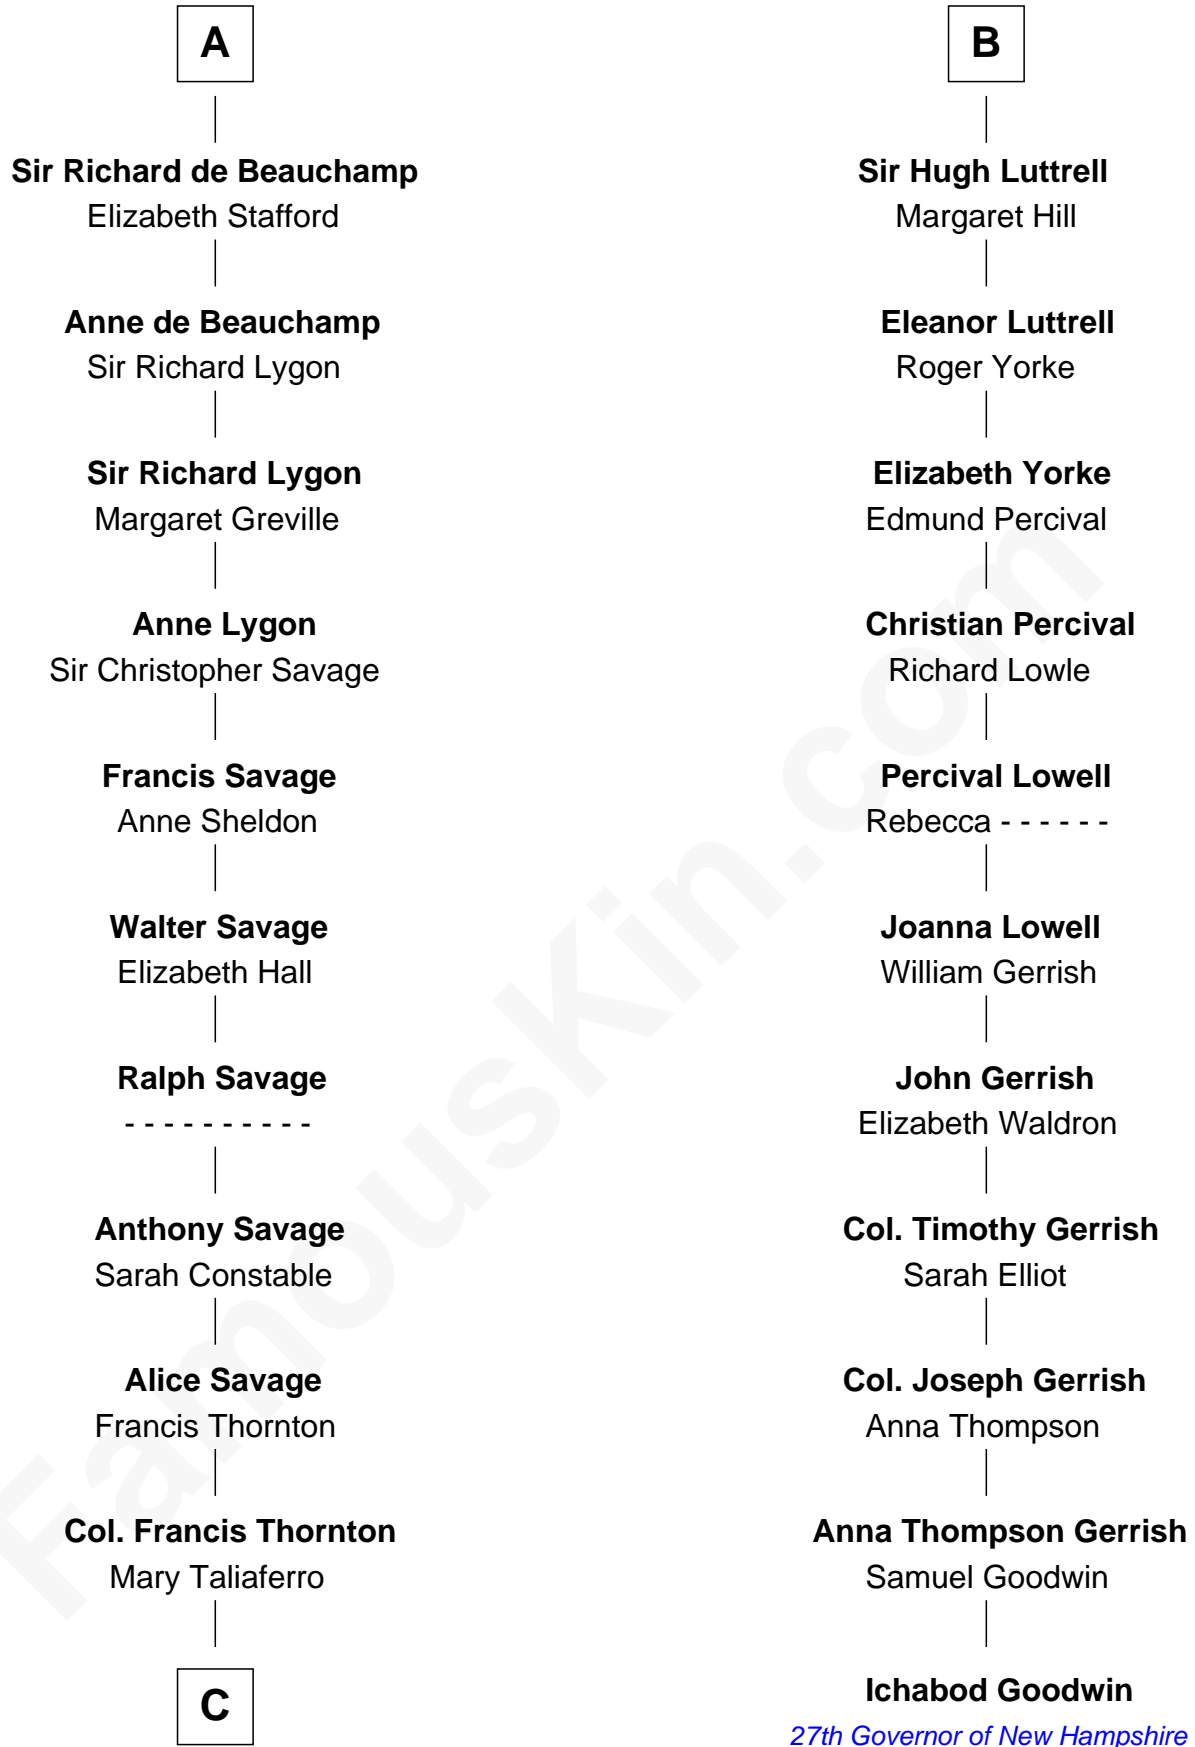

FamousKin.com Relationship Chart of

Meriwether Lewis

Lewis and Clark Expedition

17th cousin 2 times removed of

Ichabod Goodwin

27th Governor of New Hampshire

Sir Hugh le Despencer

Aveline Basset

Margaret Despencer

Robert de Ferrers

Sir Edmund Ferrers

Ellen Roche

Margaret Ferrers

John de Beauchamp

A

Eleanor le Despencer

Catherine de Beaumont

Sir John Luttrell

Margaret Touchet

Sir James Luttrell

Elizabeth Courtenay

B

C

—
Elizabeth Thornton

Thomas Meriwether

—
Lucy Meriwether

William Lewis

—
Meriwether Lewis

Lewis and Clark Expedition

FamousKin.com