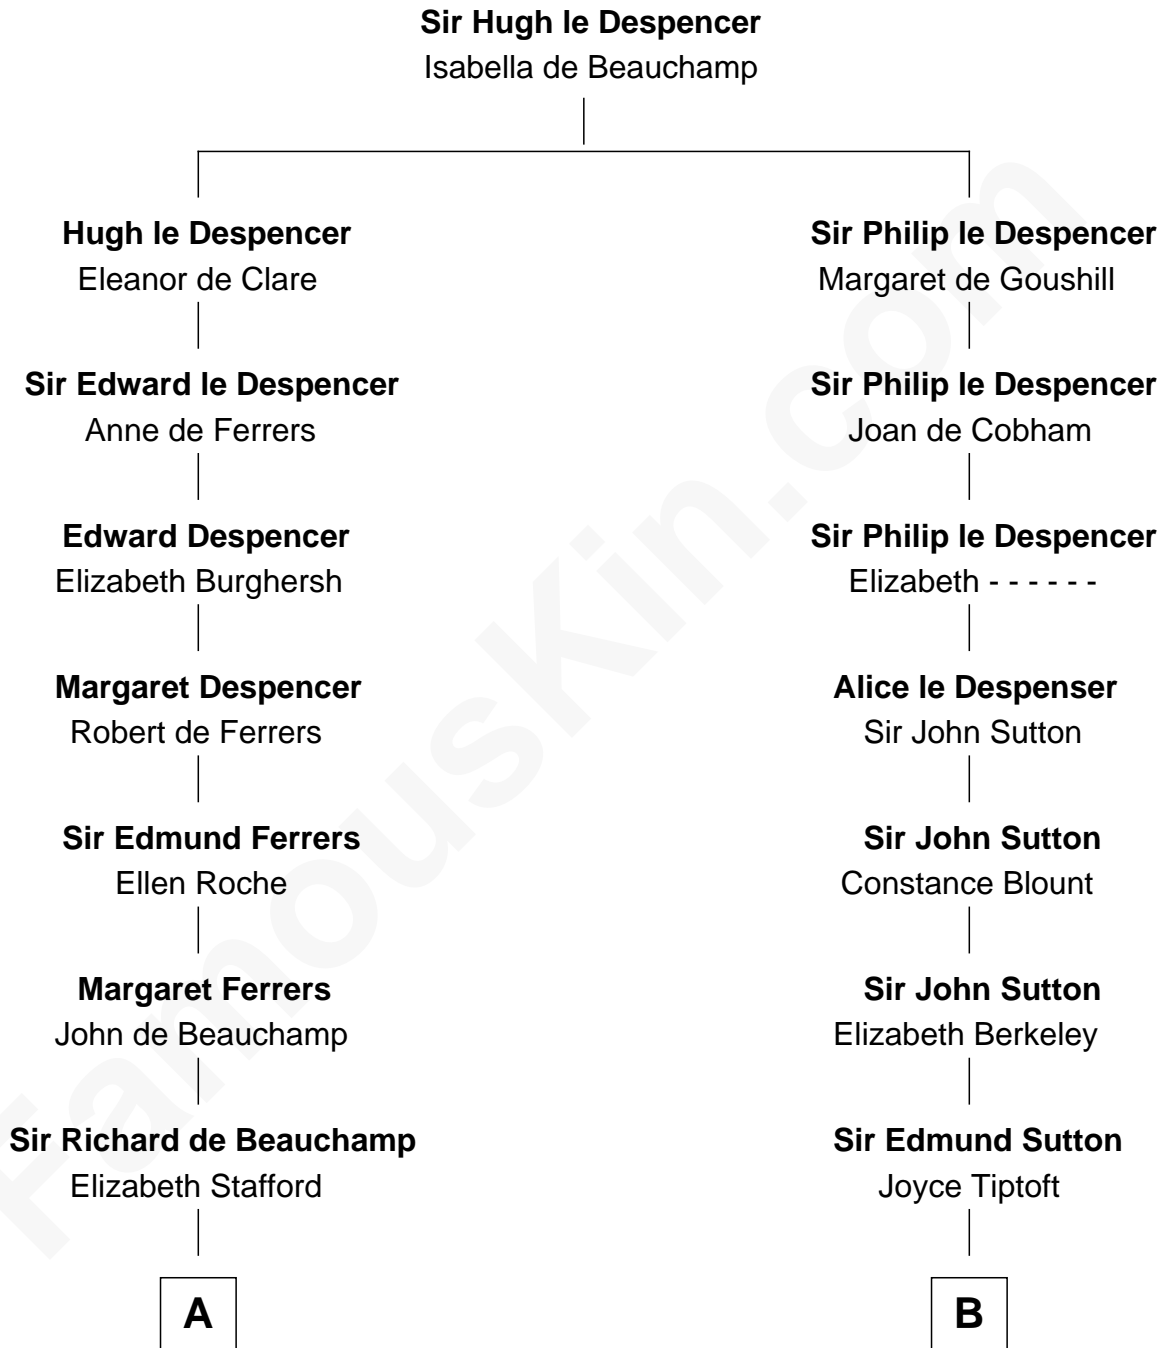

FamousKin.com

Relationship Chart of

Meriwether Lewis

Lewis and Clark Expedition

11th cousin 7 times removed of

Gov. Thomas Dudley

(1576 - 1653) Great Migration Immigrant 1630

C

—
Lucy Meriwether

William Lewis

—
Meriwether Lewis

Lewis and Clark Expedition

FamousKin.com