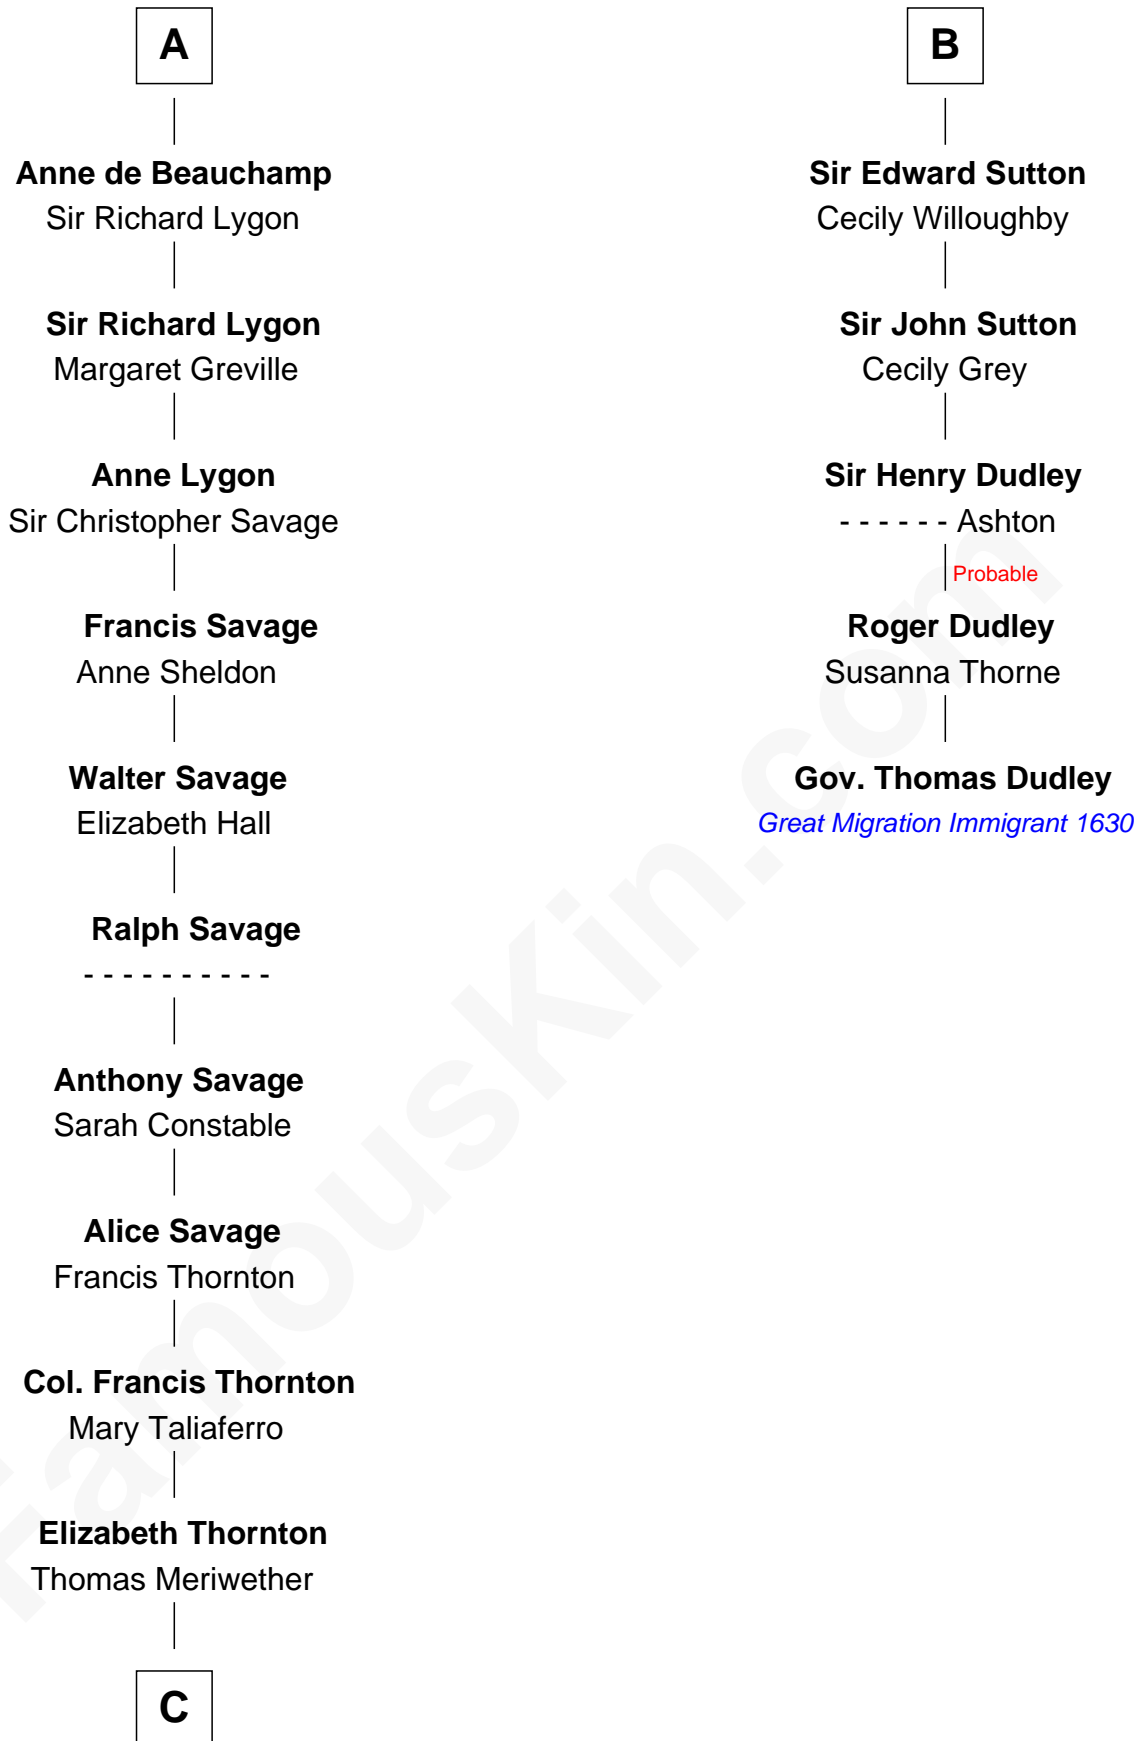

FamousKin.com

Relationship Chart of

Meriwether Lewis

Lewis and Clark Expedition

11th cousin 7 times removed of

Gov. Thomas Dudley

(1576 - 1653) Great Migration Immigrant 1630

C

—
Lucy Meriwether

William Lewis

—
Meriwether Lewis

Lewis and Clark Expedition

FamousKin.com