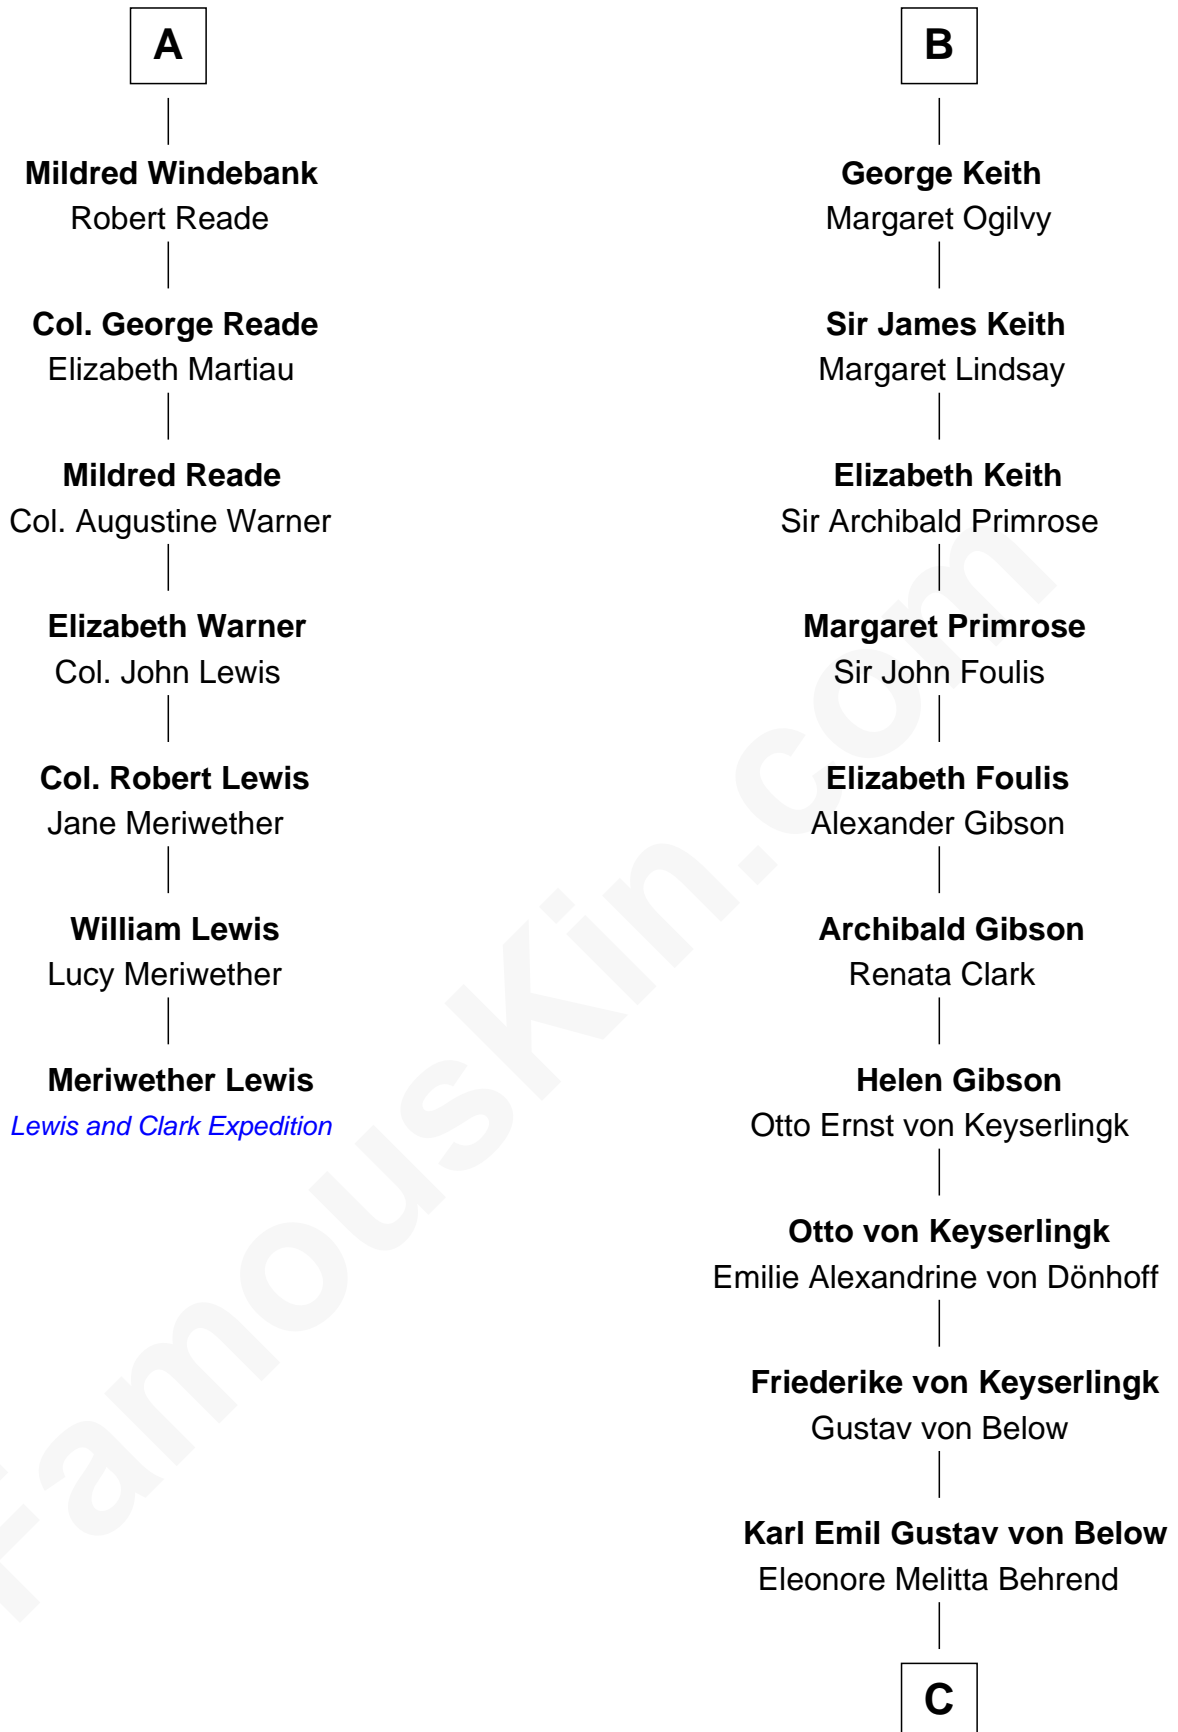

# FamousKin.com Relationship Chart of

**Meriwether Lewis**

*Lewis and Clark Expedition*

13th cousin 6 times removed of

**Wernher von Braun**

*Rocket Scientist*

**John of Gaunt**

Katherine Roet

**C**

Marie Eleonore Dorothea von Below

Wernher von Quistorp

Emmy von Quistorp

Magnus von Braun

Wernher von Braun

*Rocket Scientist*

FamousKin.com