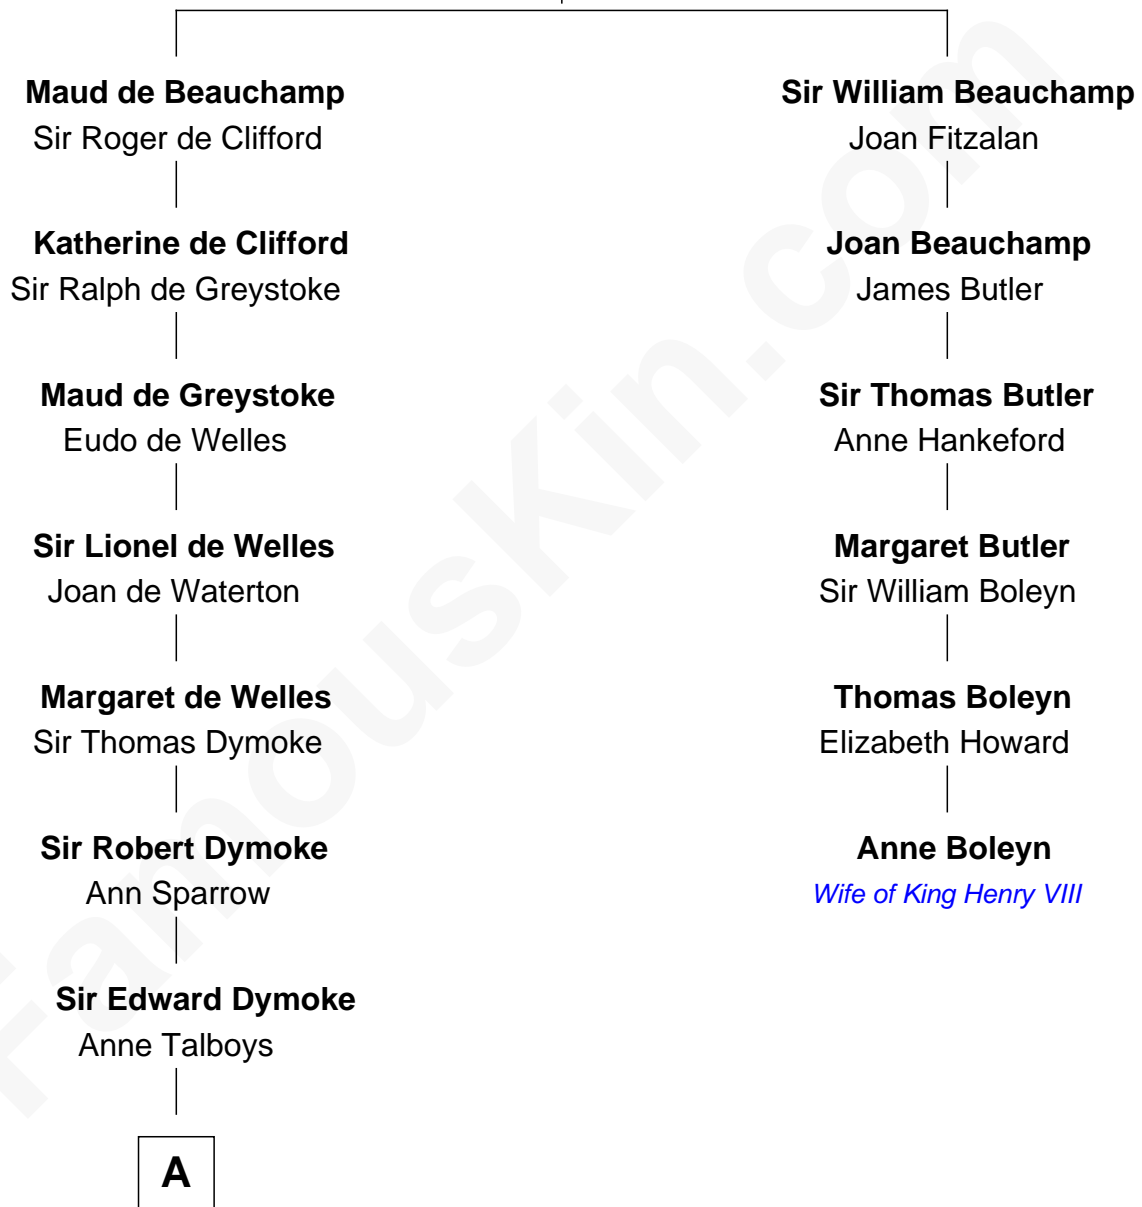

FamousKin.com

Relationship Chart of

Meriwether Lewis

Lewis and Clark Expedition

5th cousin 9 times removed of

Anne Boleyn

2nd Wife of King Henry VIII

Sir Thomas de Beauchamp
Katherine de Mortimer

A

—
Frances Dymoke
Sir Thomas Windebank

—
Mildred Windebank
Robert Reade

—
Col. George Reade
Elizabeth Martiau

—
Mildred Reade
Col. Augustine Warner

—
Elizabeth Warner
Col. John Lewis

—
Col. Robert Lewis
Jane Meriwether

—
William Lewis
Lucy Meriwether

—
Meriwether Lewis
Lewis and Clark Expedition