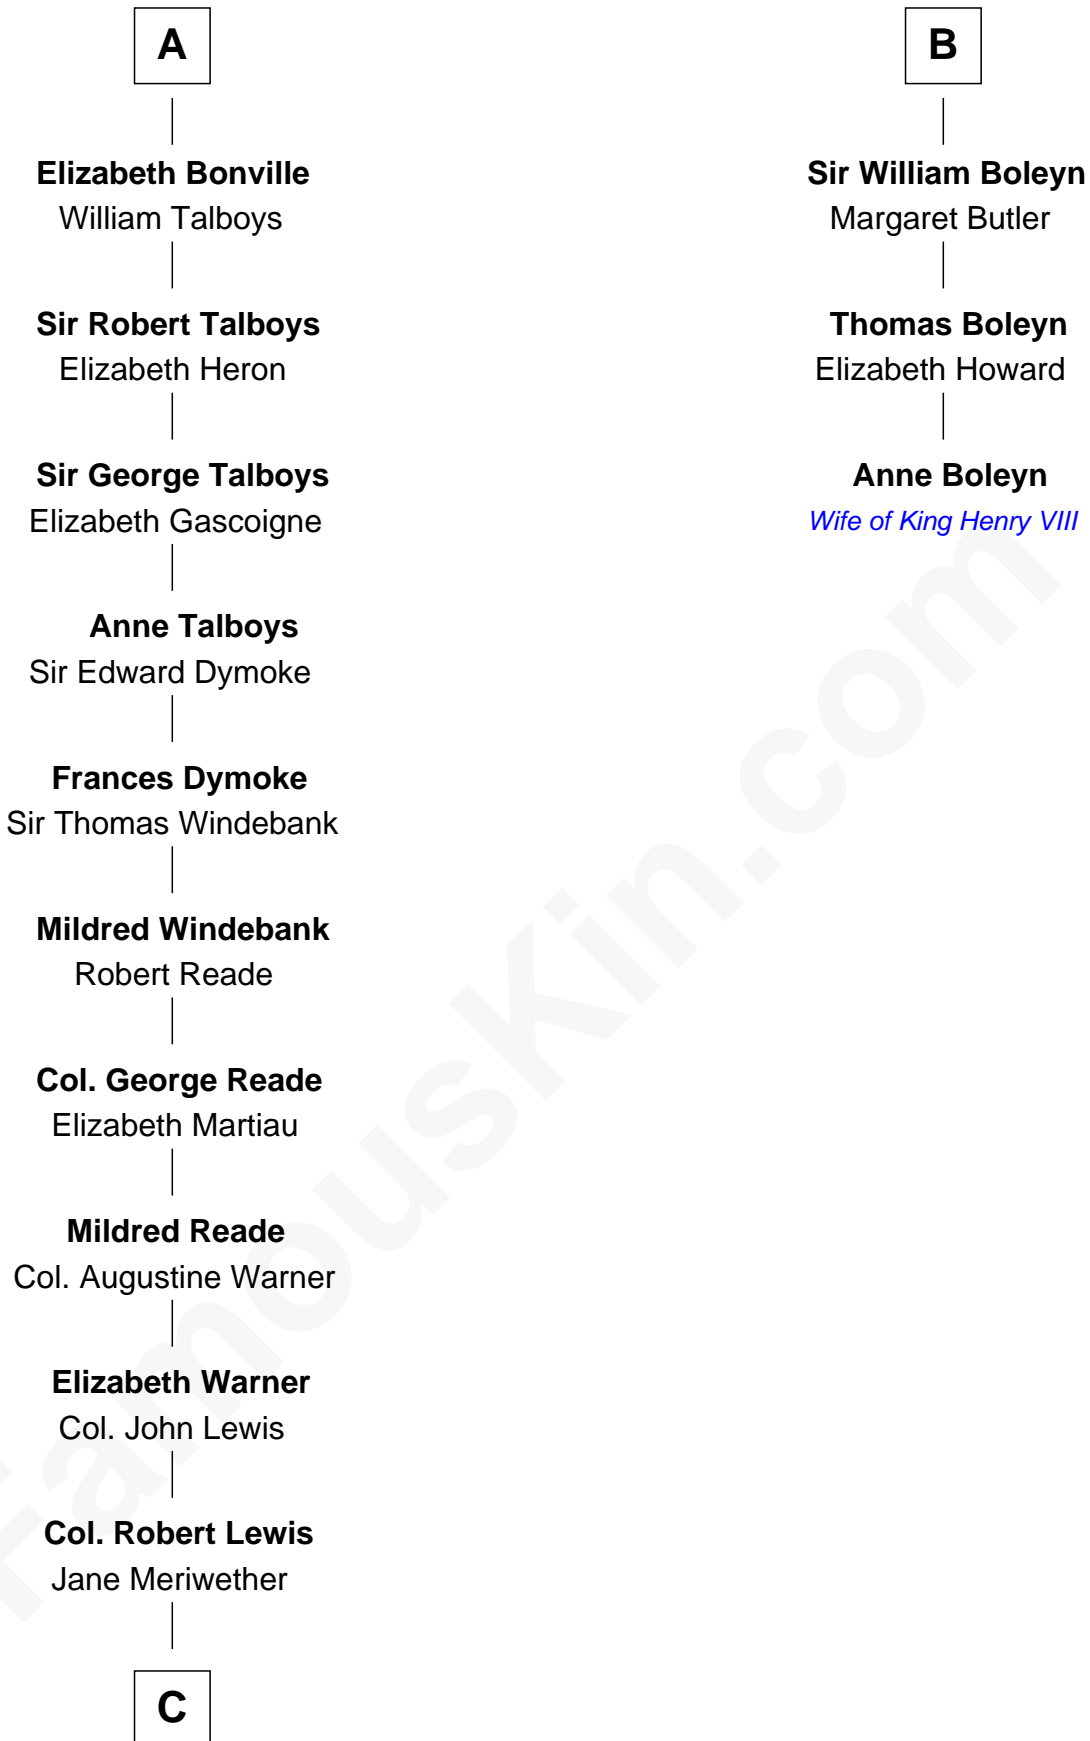

FamousKin.com Relationship Chart of

Meriwether Lewis

Lewis and Clark Expedition

9th cousin 9 times removed of

Anne Boleyn

2nd Wife of King Henry VIII

Sir Roger de Somery

Nichole d'Aubenev

C

—
William Lewis
Lucy Meriwether

—
Meriwether Lewis
Lewis and Clark Expedition

FamousKin.com