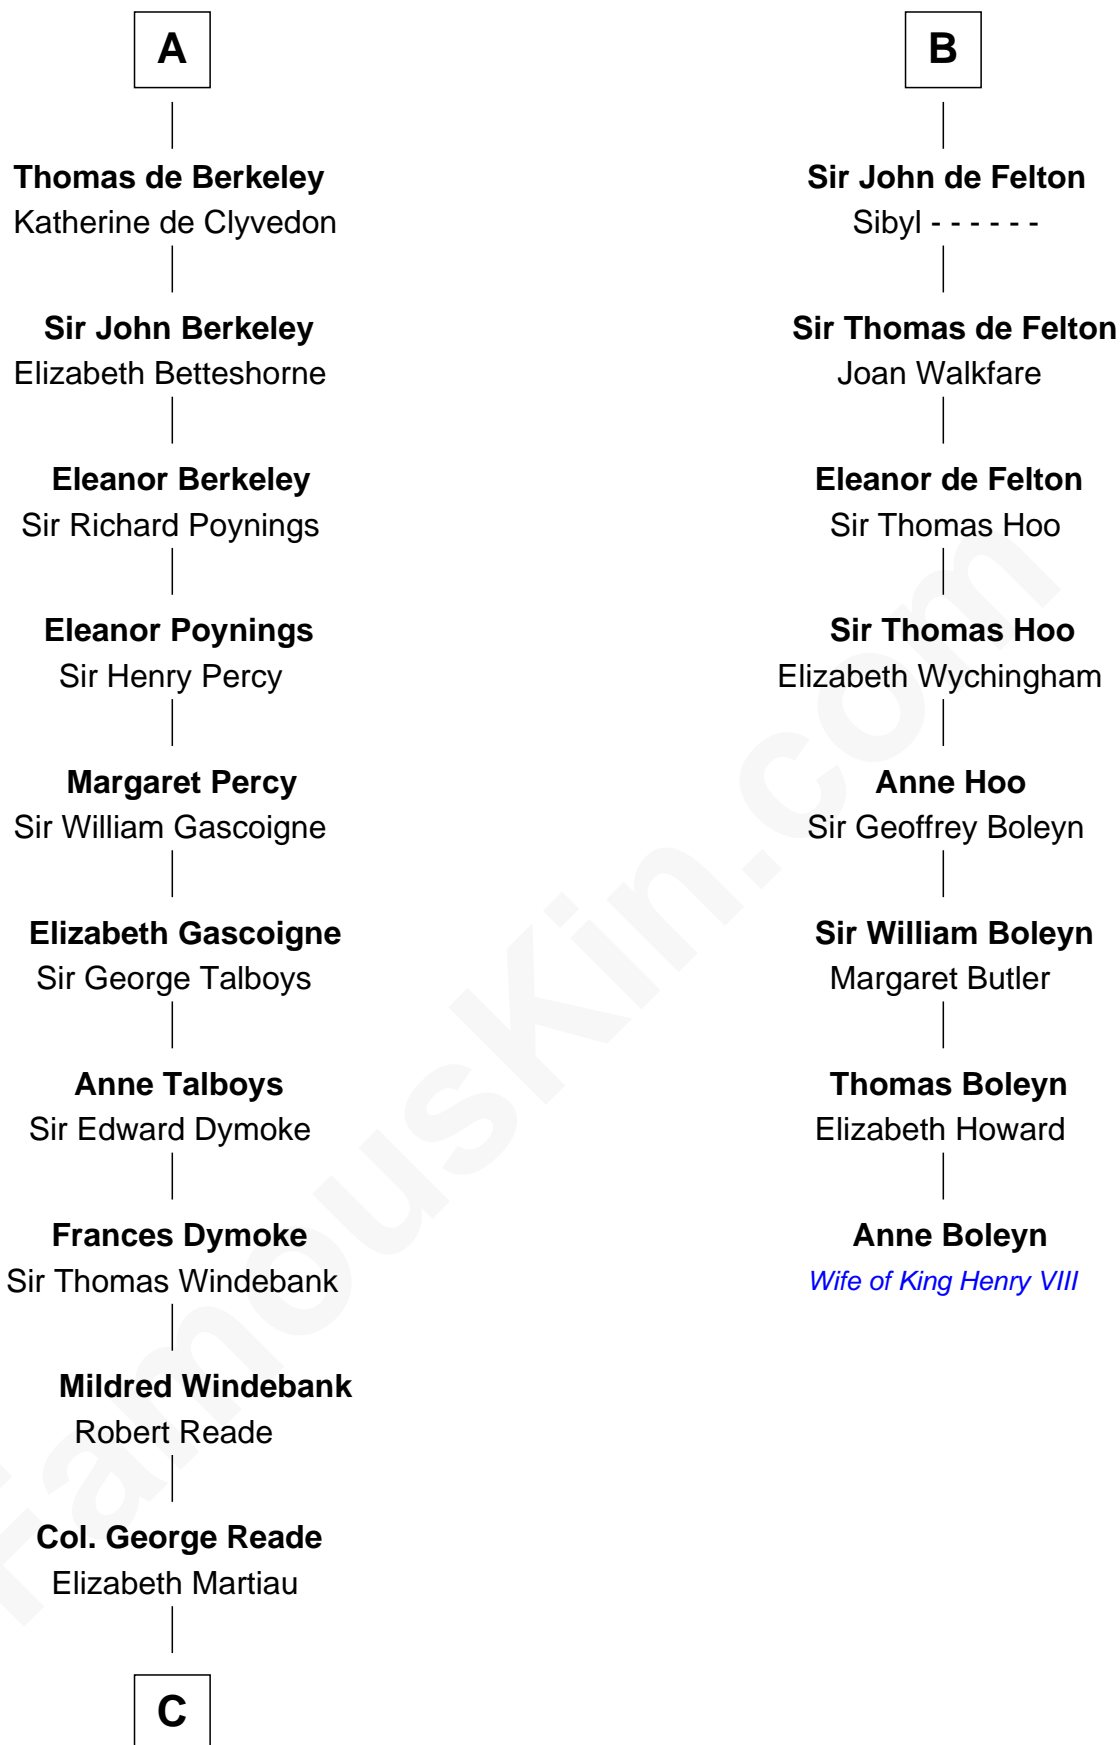

FamousKin.com

Relationship Chart of

Meriwether Lewis

Lewis and Clark Expedition

14th cousin 7 times removed of

Anne Boleyn

2nd Wife of King Henry VIII

C

—
Mildred Reade
Col. Augustine Warner

—
Elizabeth Warner
Col. John Lewis

—
Col. Robert Lewis
Jane Meriwether

—
William Lewis
Lucy Meriwether

—
Meriwether Lewis
Lewis and Clark Expedition

FamousKin.com