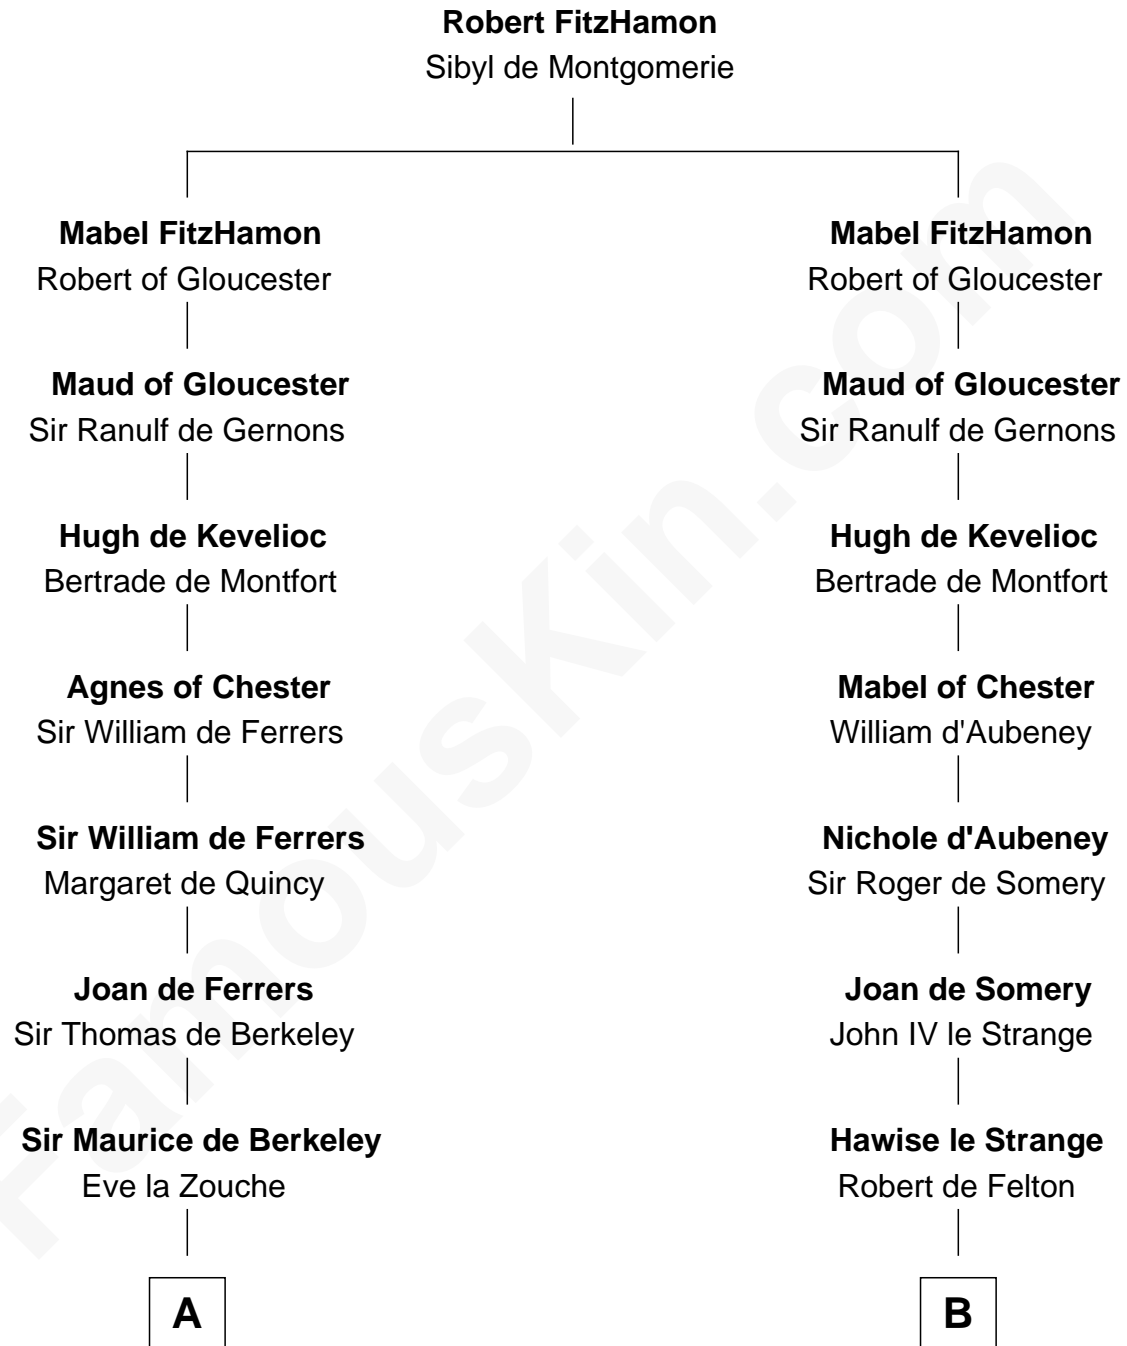

FamousKin.com

Relationship Chart of

Meriwether Lewis

Lewis and Clark Expedition

14th cousin 7 times removed of

Anne Boleyn

2nd Wife of King Henry VIII

C

—
Mildred Reade
Col. Augustine Warner

—
Elizabeth Warner
Col. John Lewis

—
Col. Robert Lewis
Jane Meriwether

—
William Lewis
Lucy Meriwether

—
Meriwether Lewis
Lewis and Clark Expedition

FamousKin.com