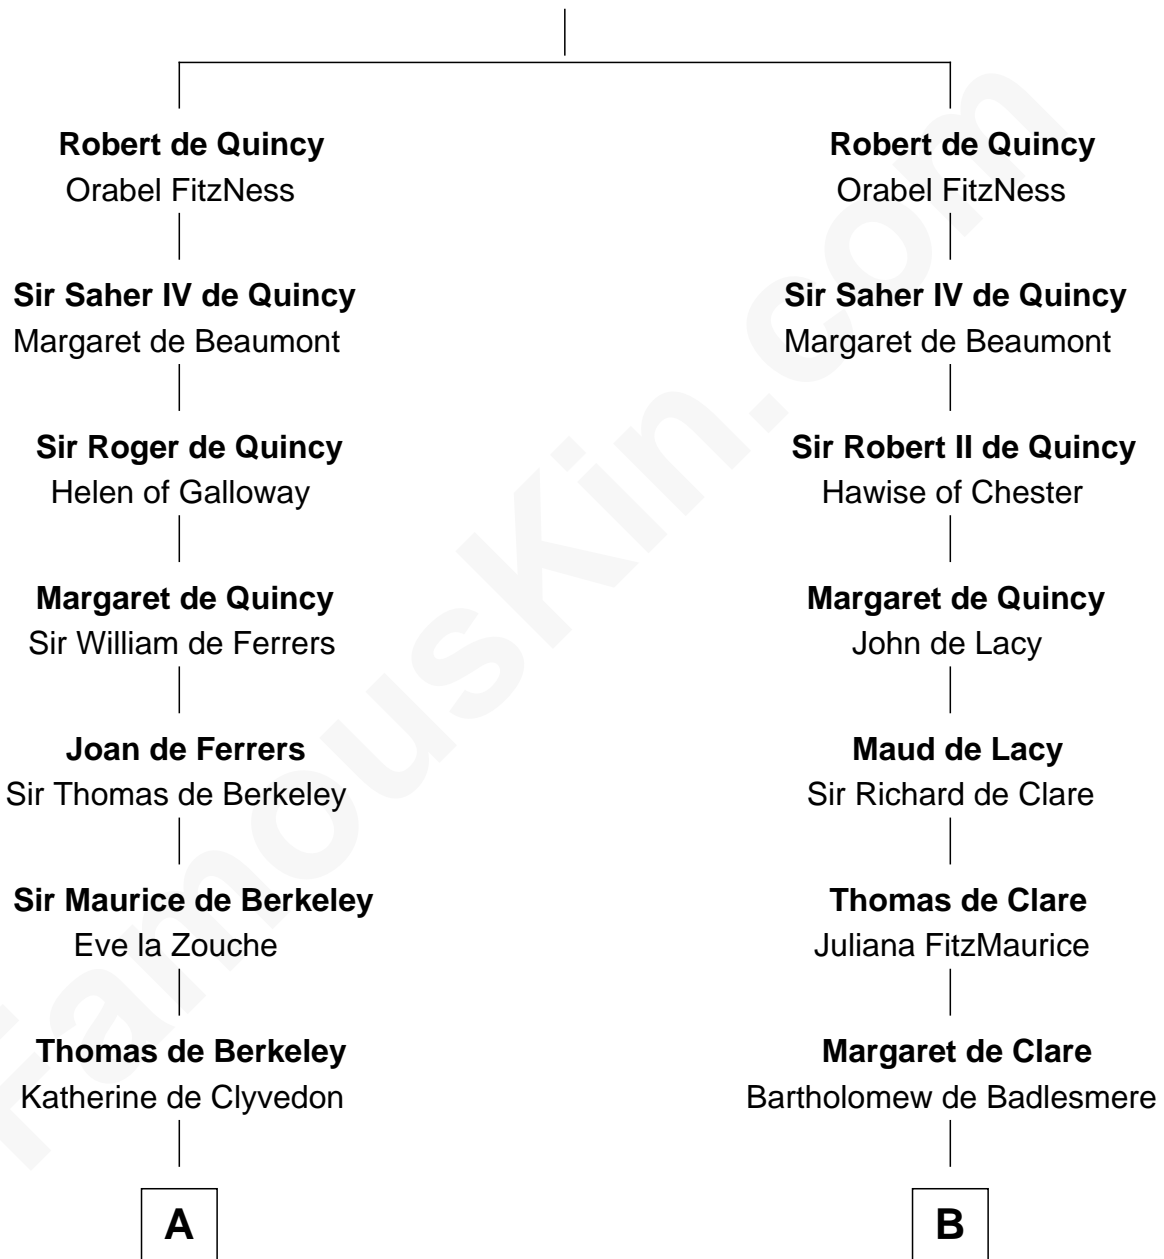

FamousKin.com

Relationship Chart of

Meriwether Lewis

Lewis and Clark Expedition

14th cousin 6 times removed of

Anne Boleyn

2nd Wife of King Henry VIII

Saher I de Quincy

Maud de St. Liz

C

—
Elizabeth Warner

Col. John Lewis

—
Col. Robert Lewis

Jane Meriwether

—
William Lewis

Lucy Meriwether

—
Meriwether Lewis

Lewis and Clark Expedition

FamousKin.com